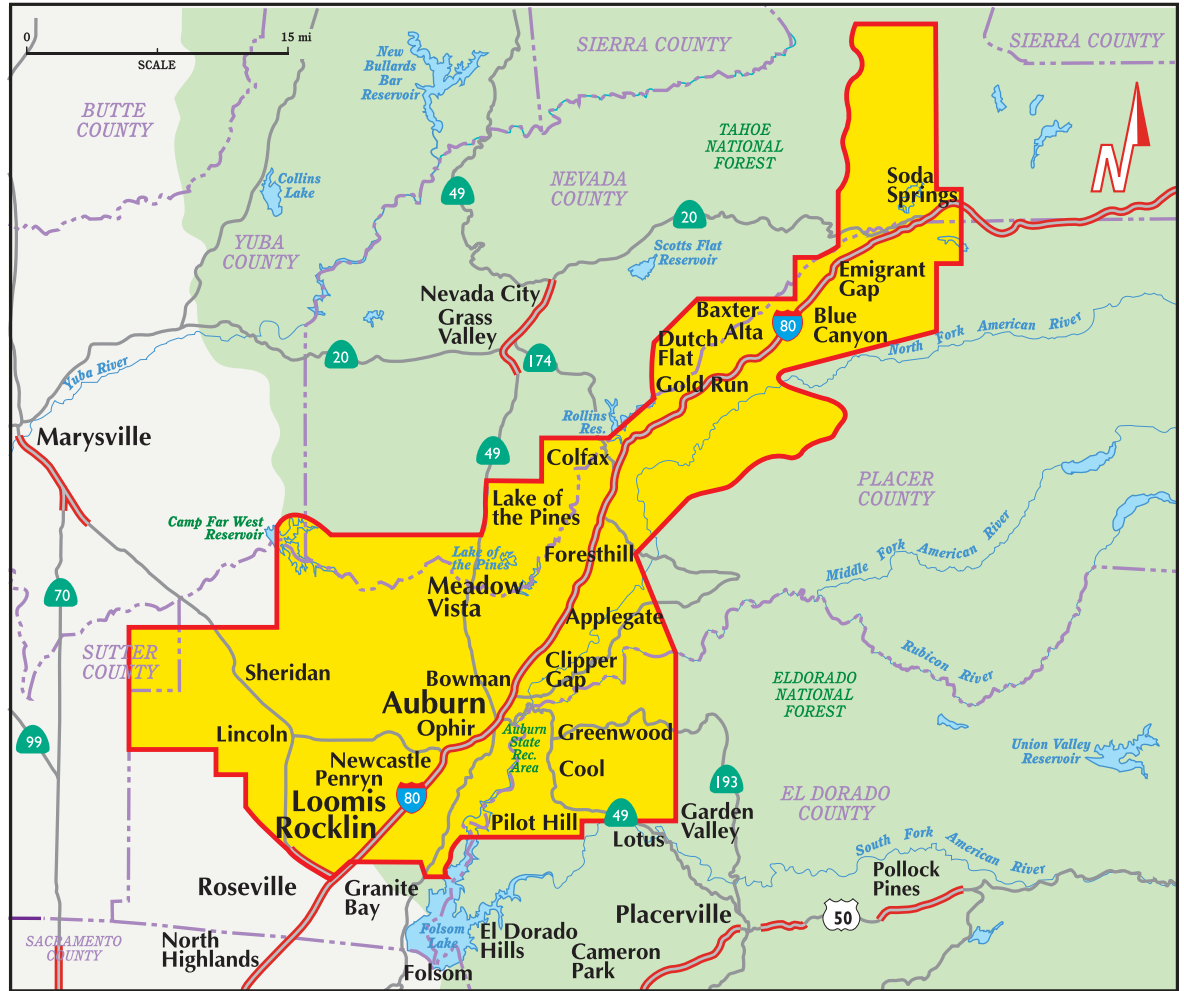

Auburn, Colfax, Lincoln, Loomis, & Rocklin

Population* 222,256

Households* 85,864

Businesses* 9,703

Communities

Alta	Greenwood
Applegate	Lake of the Pines
Auburn	Lincoln
Baxter	Loomis
Blue Canyon	Meadow Vista
Bowman	Newcastle
Clipper Gap	Ophir
Colfax	Penryn
Cool	Pilot Hill
Dutch Flat	Rocklin
Emigrant Gap	Sheridan
Foresthill	Soda Springs
Gold Run	Weimar
Granite Bay†	

Zip Codes

95602	95648	95681	95717
95603	95650	95701	95722
95604	95658	95703	95728
95614	95663	95713	95736
95631	95664	95714	95746†
95635	95677	95715	95765

Distribution Area

The Valley Yellow Pages is delivered door-to-door, free of charge, to businesses and households throughout the Auburn, Colfax, Lincoln, Loomis, & Rocklin distribution area.

 Boundary areas as shown are approximate (Map not to scale)

Local Search Association Publisher Code 0636
Local Search Association Directory Code 102559

†Partial Coverage
*Data obtained from ©Claritas Inc., 2018
DST00018-10520-05JUN18-AUBU18