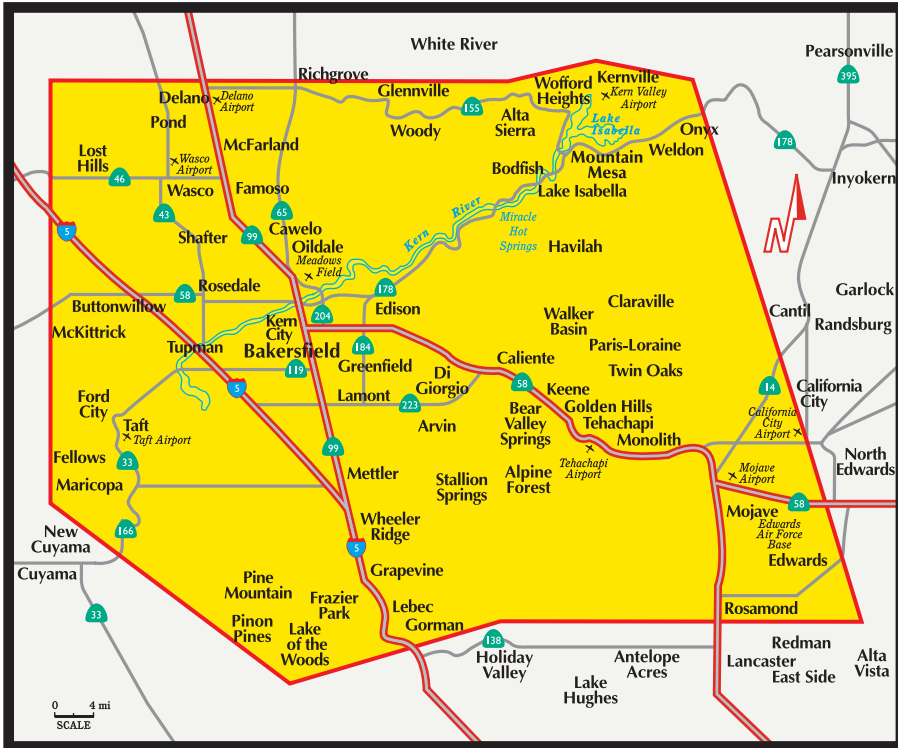

Bakersfield-Kern

Population*

860,778

Households*

254,768

Businesses*

25,915

Distribution Area

The Valley Yellow Pages is delivered door-to-door, free of charge, to businesses and households throughout the Bakersfield-Kern distribution area.

Boundary areas as shown are approximate (Map not to scale)

Local Search Association Publisher Code 0636
Local Search Association Directory Code 005105

Communities

- | | | | |
|---------------------|-------------------|----------------|------------------|
| Alpine Forest | Famoso | Lebec | Richgrove |
| Alta Sierra | Fellows | Lost Hills | Rosamond |
| Arvin | Ford City | Maricopa | Rosedale |
| Bakersfield | Frazier Park | McFarland | Shafter |
| Bear Valley Springs | Glennville | McKittrick | Stallion Springs |
| Bodfish | Golden Hills | Mettler | Taft |
| Buttonwillow | Gorman | Mojave | Tehachapi |
| Caliente | Grapevine | Monolith | Tupman |
| California City | Greenfield | Mountain Mesa | Twin Oaks |
| Cantil | Havilah | North Edwards | Walker Basin |
| Cawelo | Keene | Oildale | Wasco |
| Claraville | Kern City | Onyx | Weldon |
| Delano | Kernville | Paris-Lorraine | Wheeler Ridge |
| Di Giorgio | Lake Isabella | Pine Mountain | Wofford Heights |
| Edison | Lake of the Woods | Pinon Pines | Woody |
| Edwards | Lamont | Pond | |

Zip Codes

- | | | | | | |
|-------|-------|-------|-------|-------|-------|
| 93203 | 93238 | 93261 | 93304 | 93314 | 93523 |
| 93205 | 93240 | 93263 | 93305 | 93383 | 93524 |
| 93206 | 93241 | 93268 | 93306 | 93386 | 93531 |
| 93215 | 93243 | 93276 | 93307 | 93501 | 93560 |
| 93220 | 93249 | 93280 | 93308 | 93502 | 93561 |
| 93222 | 93250 | 93283 | 93309 | 93504 | 93581 |
| 93224 | 93251 | 93285 | 93311 | 93505 | |
| 93225 | 93252 | 93287 | 93312 | 93518 | |
| 93226 | 93255 | 93301 | 93313 | 93519 | |