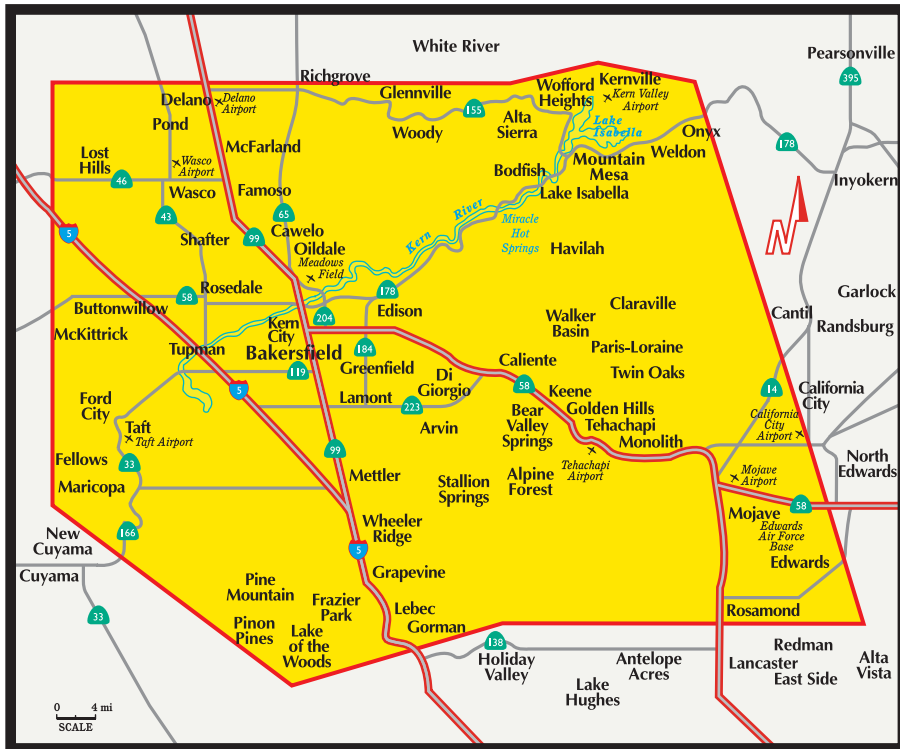

Bakersfield-Kern

Population*

860,778

Households*

254,768

Businesses*

25,754

Distribution Area

The Valley Yellow Pages is delivered door-to-door, free of charge, to businesses and households throughout the Bakersfield-Kern distribution area.

Boundary areas as shown are approximate (Map not to scale)

Local Search Association Publisher Code 0636
Local Search Association Directory Code 005105

Communities

- | | | | |
|---------------------|-------------------|----------------|------------------|
| Alpine Forest | Famoso | Lebec | Richgrove |
| Alta Sierra | Fellows | Lost Hills | Rosamond |
| Arvin | Ford City | Maricopa | Rosedale |
| Bakersfield | Frazier Park | McFarland | Shafter |
| Bear Valley Springs | Glennville | McKittrick | Stallion Springs |
| Bodfish | Golden Hills | Mettler | Taft |
| Buttonwillow | Gorman | Mojave | Tehachapi |
| Caliente | Grapevine | Monolith | Tupman |
| California City | Greenfield | Mountain Mesa | Twin Oaks |
| Cantil | Havilah | North Edwards | Walker Basin |
| Cawelo | Keene | Oildale | Wasco |
| Clarville | Kern City | Onyx | Weldon |
| Delano | Kernville | Paris-Lorraine | Wheeler Ridge |
| Di Giorgio | Lake Isabella | Pine Mountain | Wofford Heights |
| Edison | Lake of the Woods | Pinon Pines | Woody |
| Edwards | Lamont | Pond | |

Zip Codes

- | | | | | | |
|-------|-------|-------|-------|-------|-------|
| 93203 | 93238 | 93261 | 93304 | 93314 | 93523 |
| 93205 | 93240 | 93263 | 93305 | 93383 | 93524 |
| 93206 | 93241 | 93268 | 93306 | 93386 | 93531 |
| 93215 | 93243 | 93276 | 93307 | 93501 | 93560 |
| 93220 | 93249 | 93280 | 93308 | 93502 | 93561 |
| 93222 | 93250 | 93283 | 93309 | 93504 | 93581 |
| 93224 | 93251 | 93285 | 93311 | 93505 | |
| 93225 | 93252 | 93287 | 93312 | 93518 | |
| 93226 | 93255 | 93301 | 93313 | 93519 | |