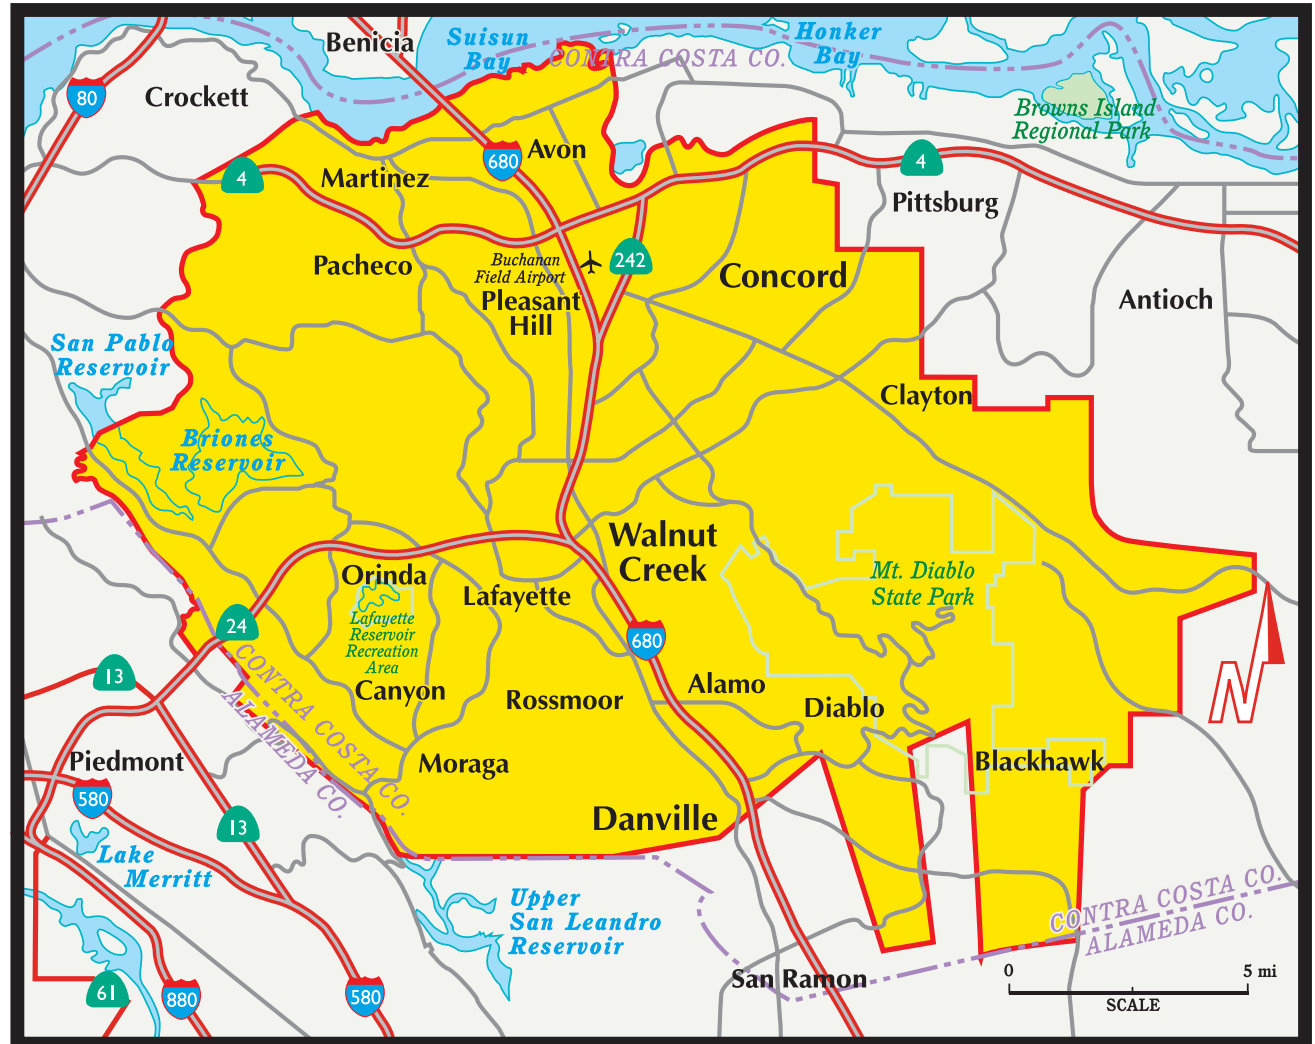

Contra Costa County Central

Population* 459,854

Households* 180,346

Businesses* 26,034

Communities

Alamo	Lafayette
Avon	Martinez
Blackhawk	Moraga
Canyon	Orinda
Clayton	Pacheco
Concord	Pleasant Hill
Danville	Rossmoor
Diablo	Walnut Creek

Zip Codes

94506	94549
94507	94553
94516	94556
94517	94563
94518	94570
94519	94575
94520	94595
94521	94596
94523	94597
94526	94598
94528	

Distribution Area

The Valley Yellow Pages is delivered door-to-door, free of charge, to businesses and households throughout the Contra Costa County Central distribution area.

 Boundary areas as shown are approximate (Map not to scale)

Local Search Association Publisher Code 0636
Local Search Association Directory Code 005321

†Partial Coverage
*Data obtained from ©Claritas Inc., 2018
DST00024-09827-05JUN18-CONT18