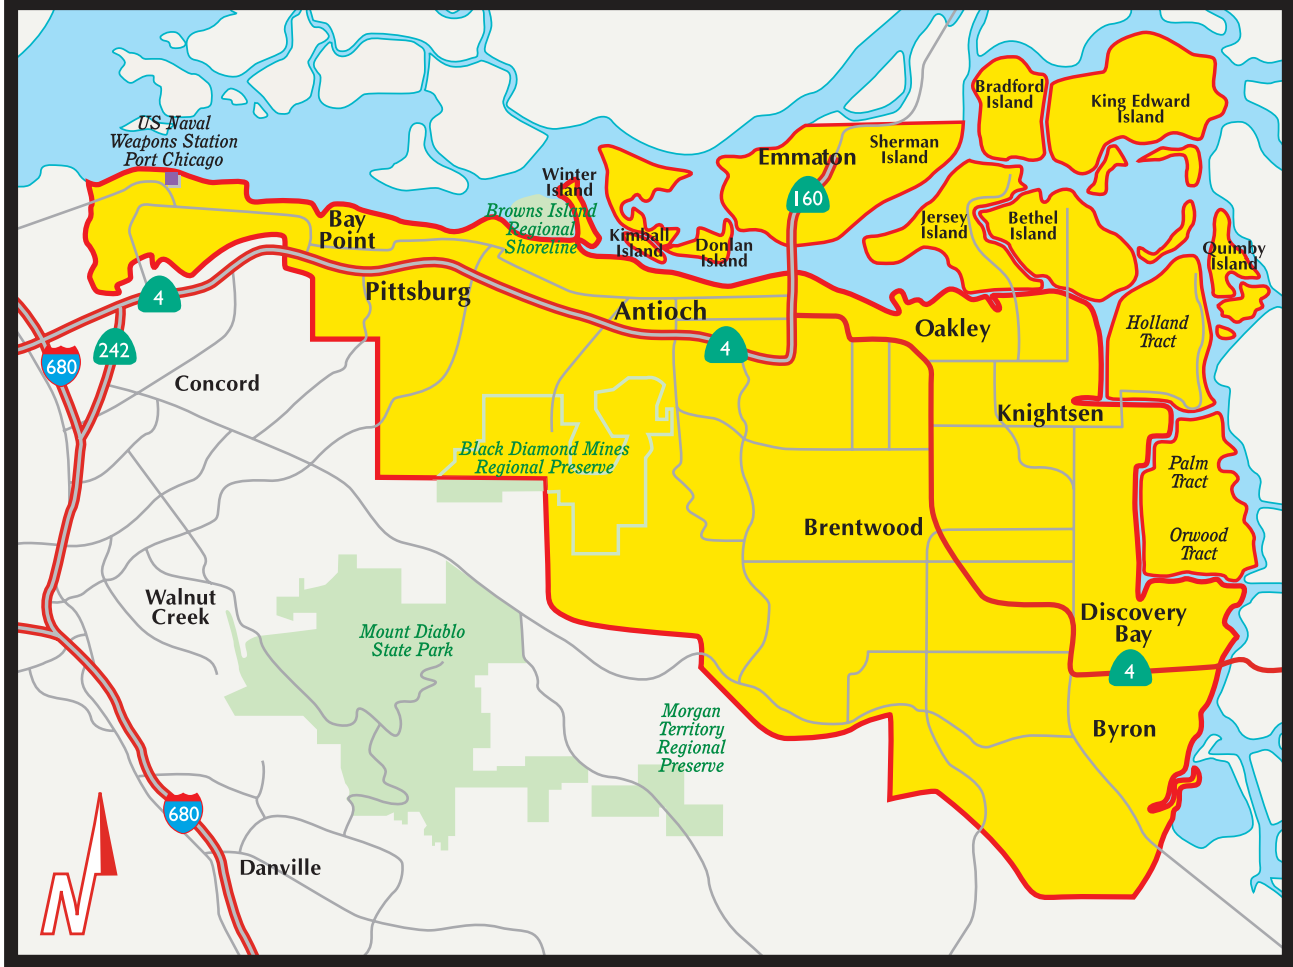

Contra Costa County East

Population* 339,717

Households* 105,352

Businesses* 8,385

Communities

- Antioch
- Bay Point
- Bethel Island
- Brentwood
- Byron
- Discovery Bay
- Jersey Island
- Kimball Island
- King Edward Island
- Knightsen
- Oakley
- Pittsburg
- Quimby Island
- Winter Island

Zip Codes

- 94505
- 94509
- 94511
- 94513
- 94514
- 94531
- 94548
- 94561
- 94565

Distribution Area

The Valley Yellow Pages is delivered door-to-door, free of charge, to businesses and households throughout the Contra Costa County East distribution area.

Boundary areas as shown are approximate (Map not to scale)

*Data obtained from Claritas Inc., 2018
DST00006-09936-16AUG18-ECON19

To contact a Valley Yellow Pages Account Executive, call toll-free:
800 350-8887

Member