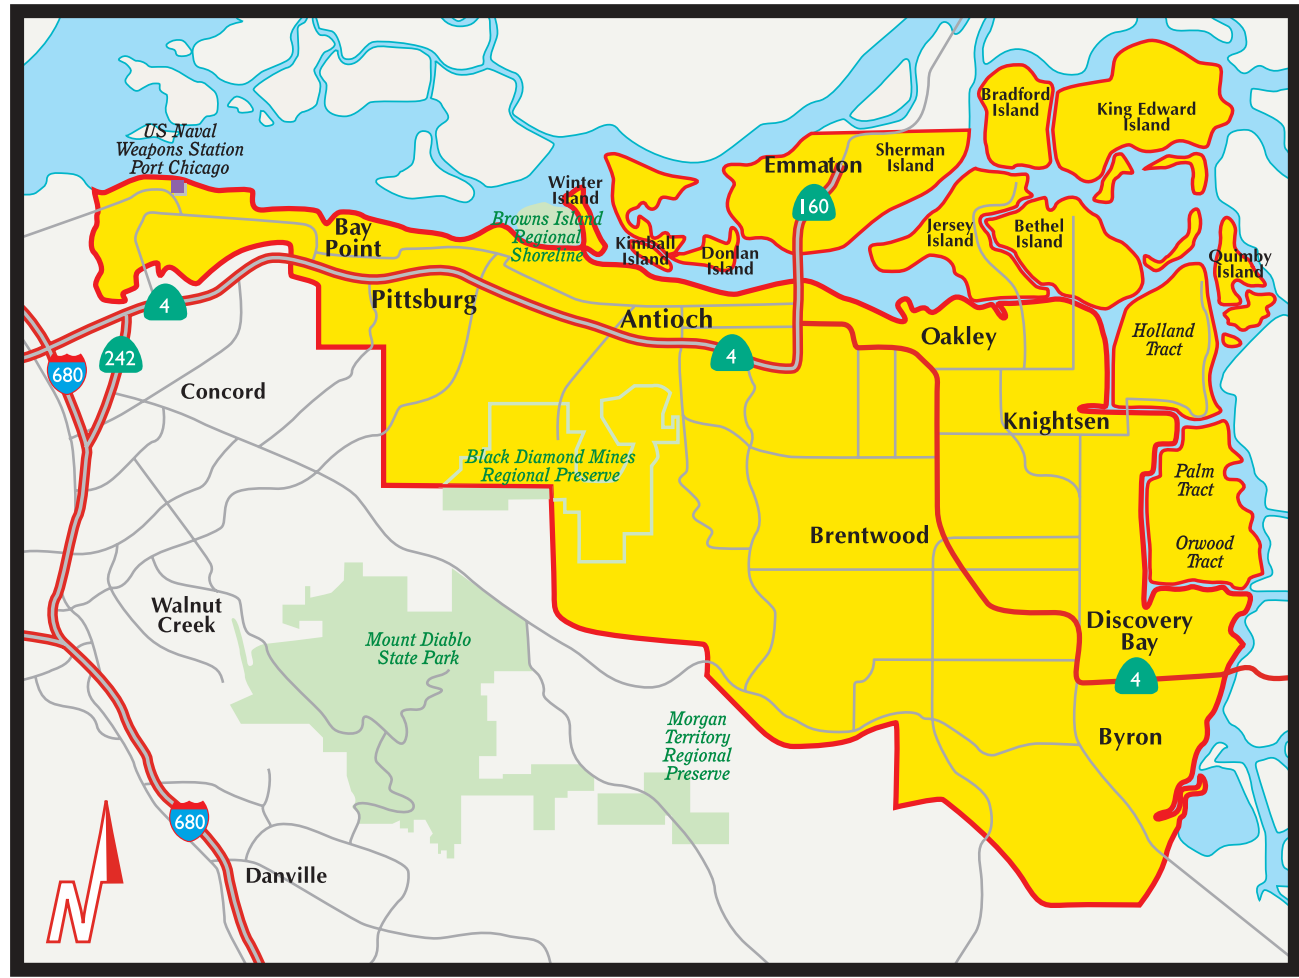

Contra Costa County East

Population* 336,196

Households* 104,343

Businesses* 7,936

Communities

- | | |
|---------------|--------------------|
| Antioch | Kimball Island |
| Bay Point | King Edward Island |
| Bethel Island | Knightsen |
| Brentwood | Oakley |
| Byron | Pittsburg |
| Discovery Bay | Quimby Island |
| Jersey Island | Winter Island |

Zip Codes

- | | |
|-------|-------|
| 94505 | 94531 |
| 94509 | 94548 |
| 94511 | 94561 |
| 94513 | 94565 |
| 94514 | |

Distribution Area

The Valley Yellow Pages is delivered door-to-door, free of charge, to businesses and households throughout the Contra Costa County East distribution area.

Boundary areas as shown are approximate (Map not to scale)

Local Search Association Publisher Code 0636
Local Search Association Directory Code 101819

*Data obtained from *Claritas Inc., 2017
DST00006-09936-16OCT17-ECON18