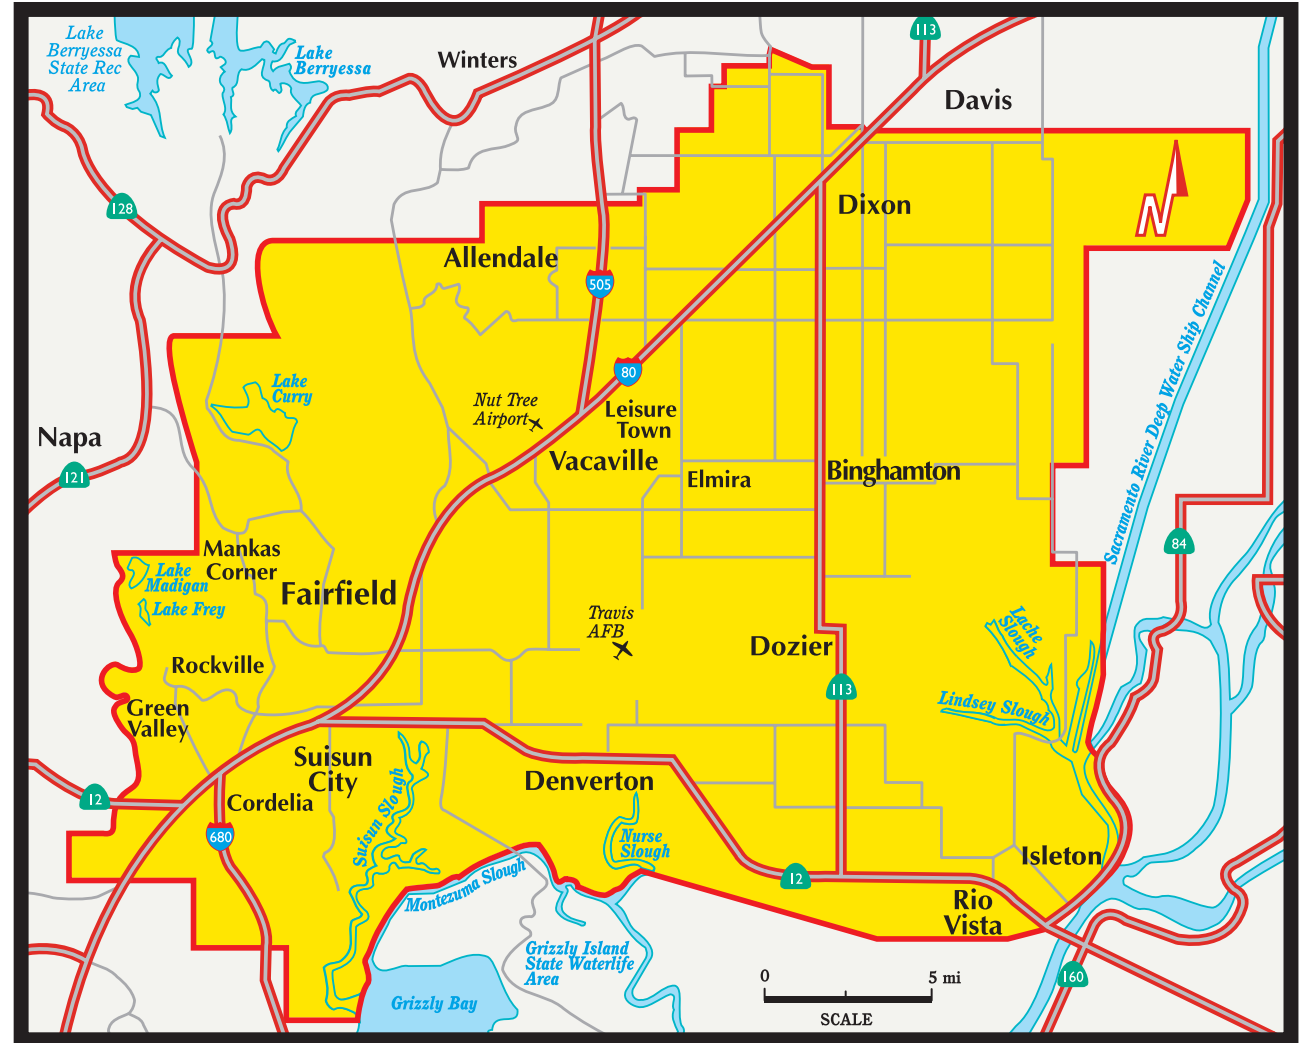

# Fairfield, Vacaville, Suisun City, & Dixon

**Population\*** 290,007

**Households\*** 98,764

**Businesses\*** 10,235

## Communities

Allendale	Green Valley
Binghamton	Isleton
Bradford Island	Leisure Town
Cordelia	Mankas Corner
Denverton	Rio Vista
Dixon	Rockville
Donlan Island	Sherman Island
Dozier	Suisun City
Elmira	Travis AFB
Emmaton	Vacaville
Fairfield	

## Zip Codes

94512	95620
94533	95625
94534	95641
94535	95687
94571	95688
94585	

## Distribution Area

The Valley Yellow Pages is delivered door-to-door, free of charge, to businesses and households throughout the Fairfield, Vacaville, Suisun City, & Dixon distribution area.

Boundary areas as shown are approximate (Map not to scale)