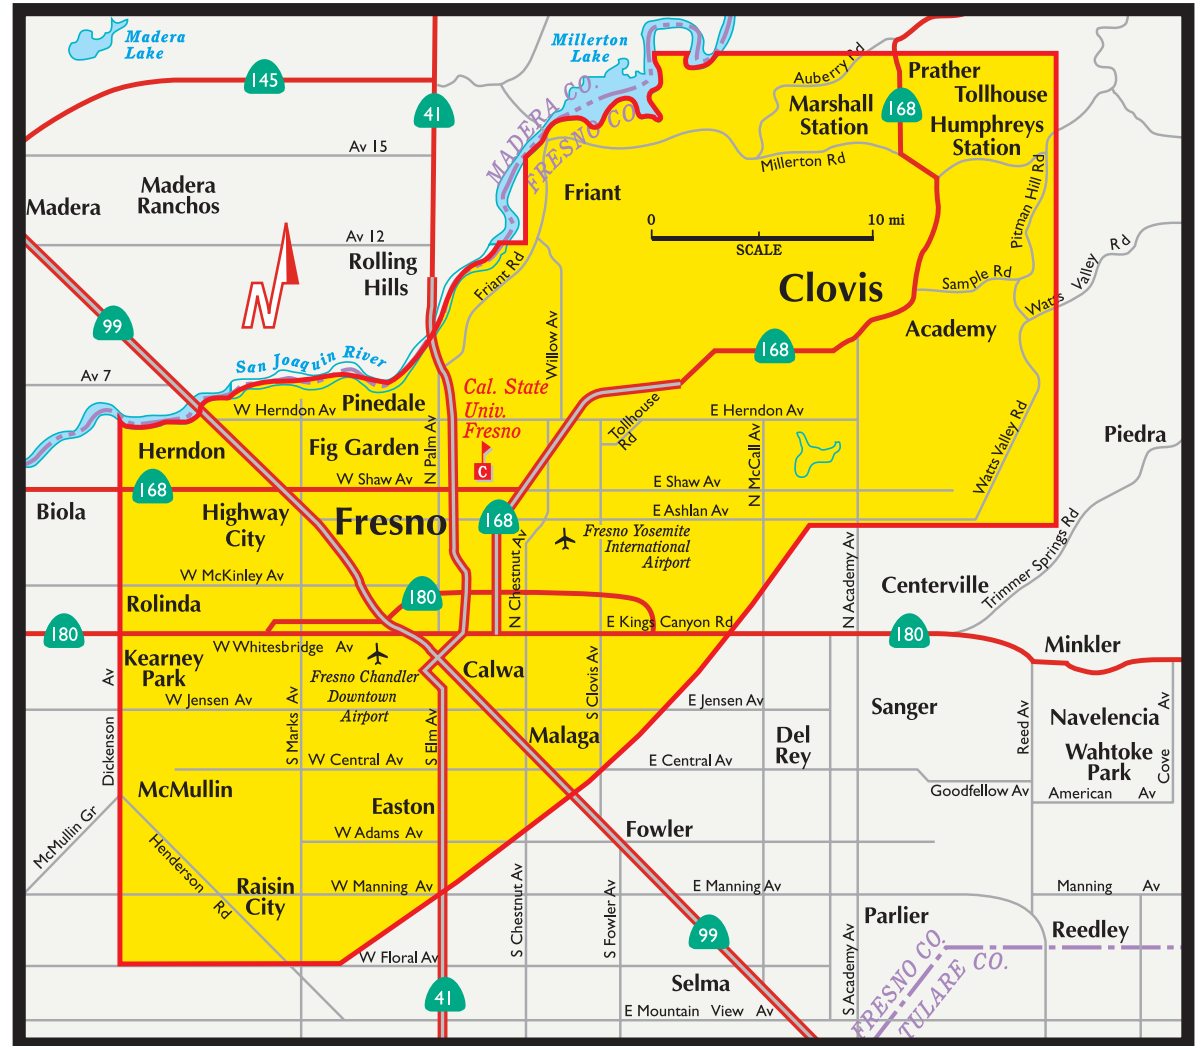

Fresno-Clovis

Population* 731,507

Households* 235,824

Businesses* 28,691

Communities

Academy	Kearney Park
Calwa	Malaga
Clovis	Marshall Station
Easton	McMullin
Fig Garden	Pinedale
Fresno	Prather
Friant	Raisin City
Herndon	Rolinda
Highway City	Tollhouse
Humphreys Station	

Zip Codes

93611	93710
93612	93711
93613	93720
93619	93721
93626	93722
93650	93723
93651	93725
93652	93726
93667	93727
93701	93728
93702	93730
93703	93737
93704	93740
93705	93741
93706	

Distribution Area

The Valley Yellow Pages is delivered door-to-door, free of charge, to businesses and households throughout the Fresno-Clovis distribution area.

Boundary areas as shown are approximate (Map not to scale)