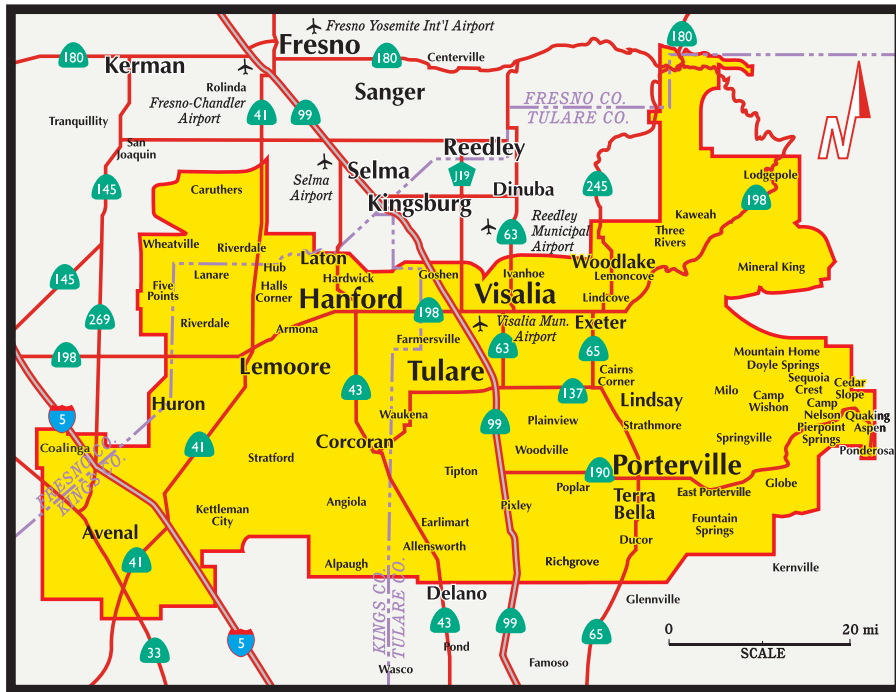

Kings & Tulare Counties

Population* 601,731

Households* 173,313

Businesses* 18,268

Distribution Area

The Valley Yellow Pages is delivered door-to-door, free of charge, to businesses and households throughout the Kings & Tulare Counties distribution area.

Boundary areas as shown are approximate (Map not to scale)

Local Search Association Publisher Code 0636
Local Search Association Directory Code 100489

Communities

| | | | |
|---------------|------------------|-------------------|---------------|
| Allensworth | East Porterville | Lanare | Quaking Aspen |
| Alpaugh | Exeter | Laton | Riverdale |
| Angiola | Farmersville | Lemon Cove | Sequoia Crest |
| Armona | Five Points | Lemoore | Springville |
| Avenal | Fountain Springs | Lindcove | Stratford |
| Cairns Corner | Globe | Lindsay | Strathmore |
| Camp Nelson | Goshen | Milo | Terra Bella |
| Camp Wishon | Halls Corner | Mineral King | Three Rivers |
| Caruthers | Hanford | Mountain Home | Tipton |
| Cedar Slope | Hardwick | Pierpoint Springs | Tulare |
| Coalinga | Hub | Pixley | Visalia |
| Corcoran | Huron | Plainview | Waukena |
| Doyle Springs | Ivanhoe | Ponderosa | Wheatville |
| Ducor | Kaweah | Poplar | Woodlake |
| Earlimart | Kettleman City | Porterville | Woodville |

Zip Codes

| | | | |
|-------|-------|-------|-------|
| 93201 | 93223 | 93256 | 93277 |
| 93202 | 93230 | 93257 | 93286 |
| 93204 | 93234 | 93265 | 93291 |
| 93208 | 93235 | 93266 | 93292 |
| 93210 | 93239 | 93267 | 93609 |
| 93212 | 93242 | 93270 | 93624 |
| 93218 | 93244 | 93271 | 93656 |
| 93219 | 93245 | 93272 | |
| 93221 | 93247 | 93274 | |