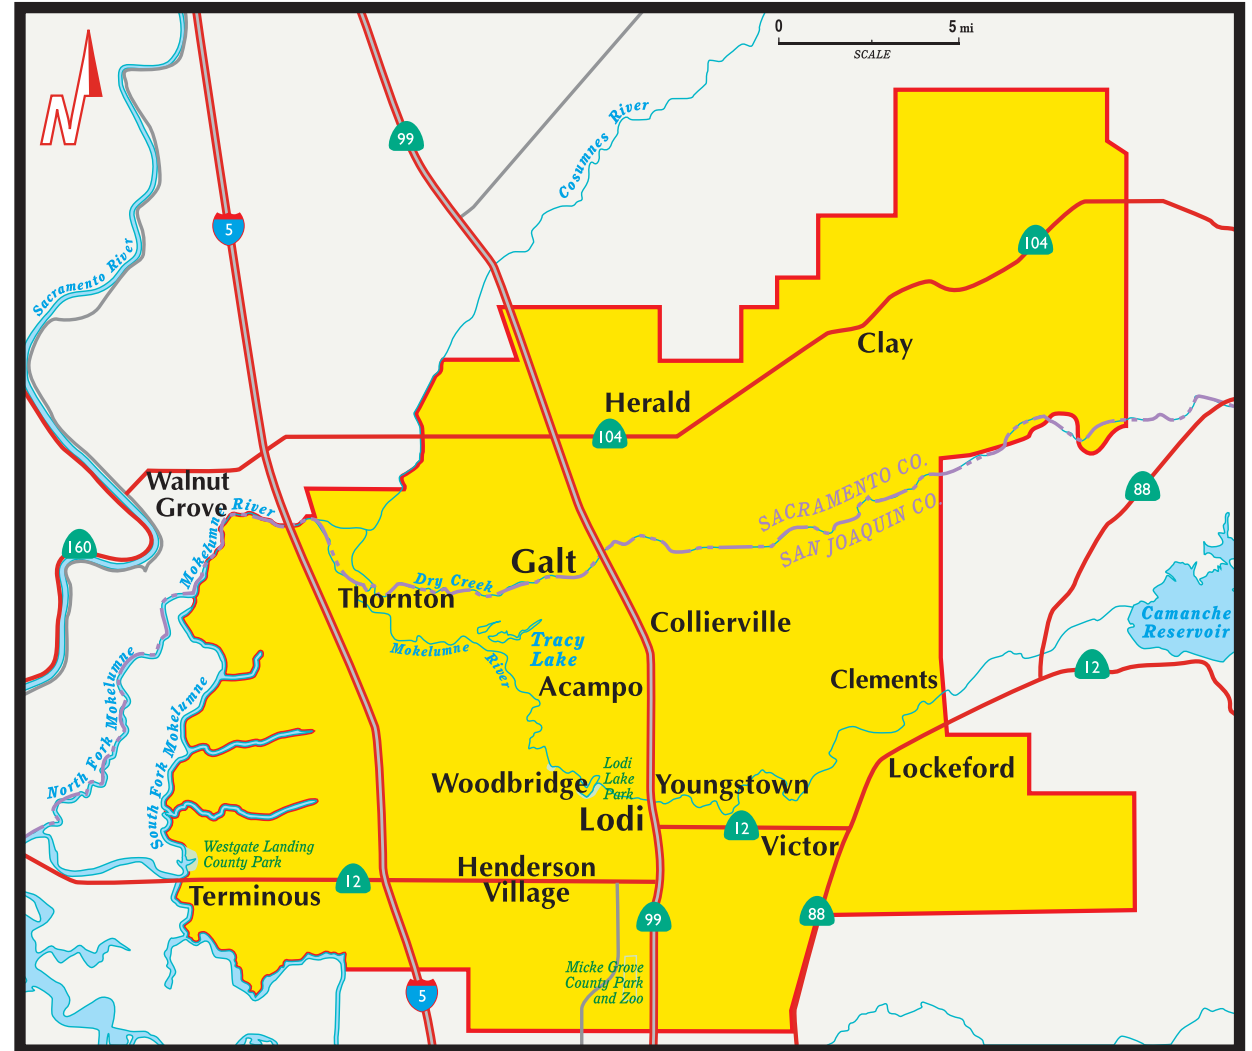

Lodi & Galt

Population* 130,793

Households* 44,240

Businesses* 5,289

Communities

Acampo	Lodi
Clay	Terminus
Clements	Thornton
Collierville	Victor
Galt	Walnut Grove
Henderson Village	Woodbridge
Herald	Youngstown
Lockeford	

Zip Codes

95220	95632
95227	95638
95237	95686
95240	95690
95242	
95258	

Distribution Area

The Valley Yellow Pages is delivered door-to-door, free of charge, to businesses and households throughout the Lodi & Galt distribution area.

Boundary areas as shown are approximate (Map not to scale)

Local Search Association Publisher Code 0636
Local Search Association Directory Code 101890

*Data obtained from ©Claritas Inc., 2018
DST00038-10521-05JUN18-LODI18