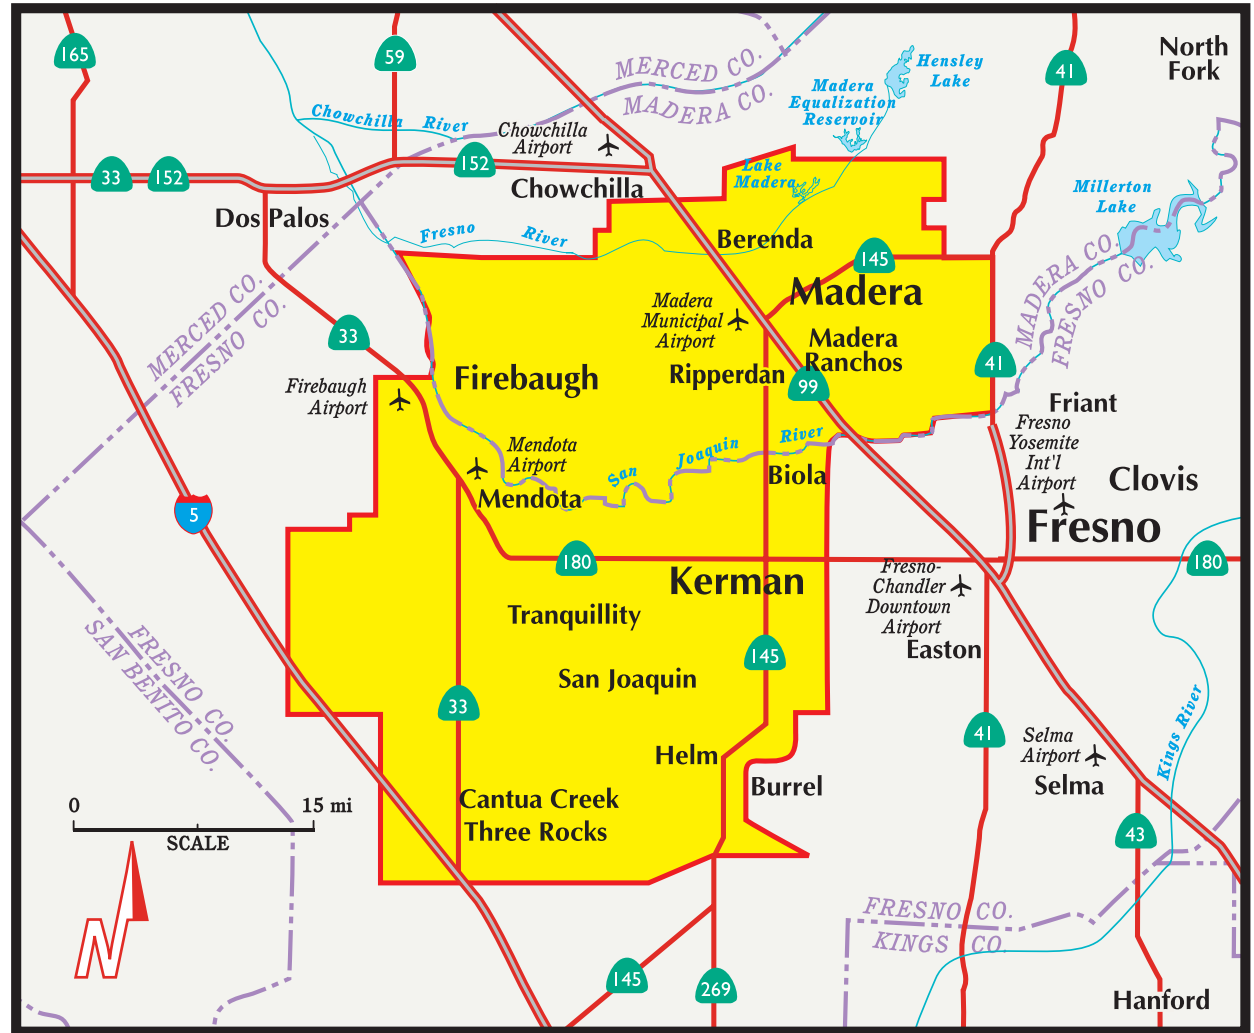

Madera, Kerman, & Firebaugh

Population* 156,284

Households* 40,491

Businesses* 3,831

Communities

| | |
|--------------|----------------|
| Berenda | Madera Ranchos |
| Biola | Mendota |
| Cantua Creek | Ripperdan |
| Firebaugh | Rolling Hills |
| Helm | San Joaquin |
| Kerman | Three Rocks |
| Madera | Tranquillity |

Zip Codes

| | |
|-------|-------|
| 93606 | 93637 |
| 93608 | 93638 |
| 93622 | 93639 |
| 93627 | 93640 |
| 93630 | 93660 |
| 93636 | 93668 |

Distribution Area

The Valley Yellow Pages is delivered door-to-door, free of charge, to businesses and households throughout the Madera, Kerman, & Firebaugh distribution area.

 Boundary areas as shown are approximate (Map not to scale)

Local Search Association Publisher Code 0636
Local Search Association Directory Code 100411

*Data obtained from *Claritas Inc., 2018
DST00010-09934-05NOV18-MADE19