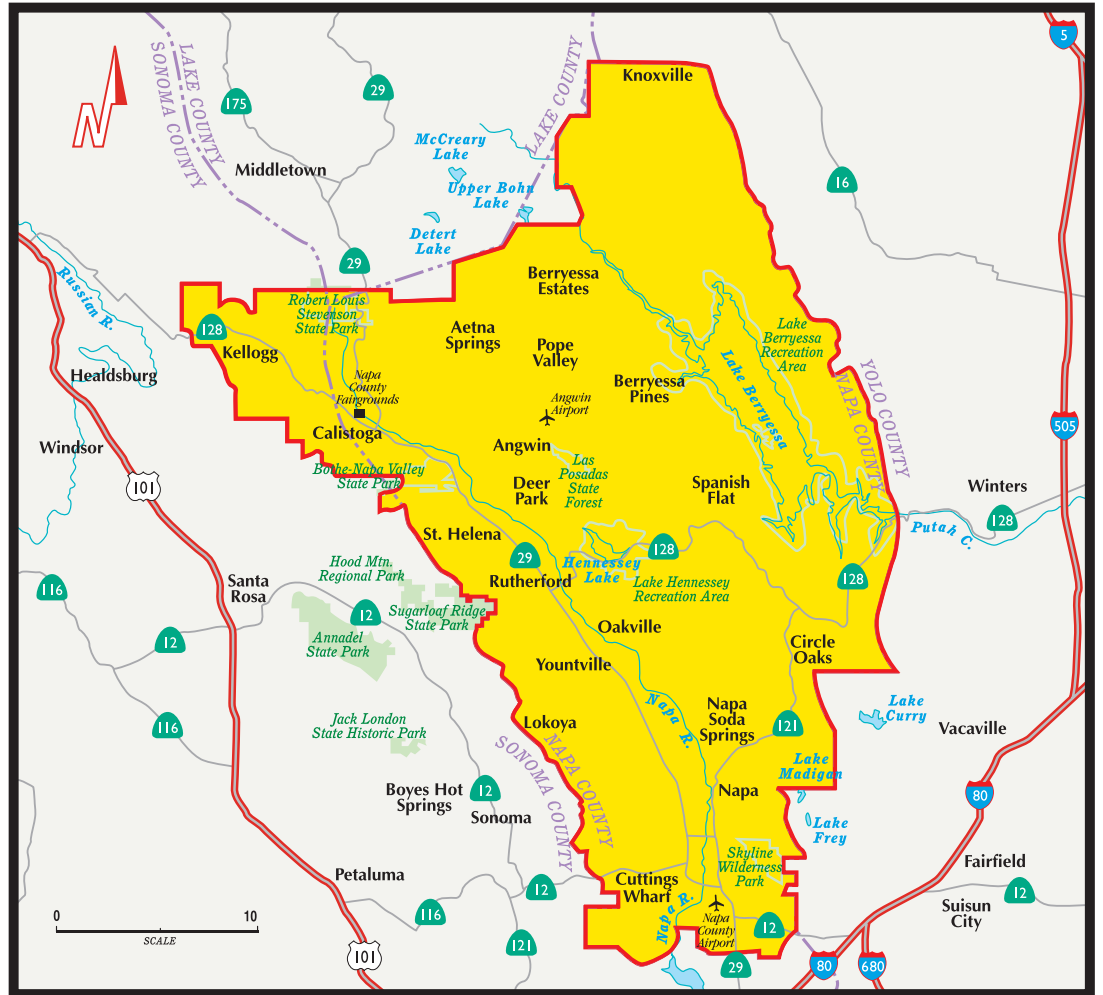

Napa Valley

Population*	120,965
Households*	44,666
Businesses*	8,974
Communities	

- | | |
|-------------------|-------------------|
| Aetna Springs | Lokoya |
| Angwin | Napa |
| Berryessa Estates | Napa Soda Springs |
| Berryessa Pines | Oakville |
| Calistoga | Pope Valley |
| Circle Oaks | Rutherford |
| Cuttings Wharf | St. Helena |
| Deer Park | Spanish Flat |
| Kellogg | Yountville |
| Knoxville | |

Zip Codes	
94508	94567
94515	94573
94558	94574
94559	94576
94562	94599

Distribution Area

The Valley Yellow Pages is delivered door-to-door, free of charge, to businesses and households throughout the Napa Valley distribution area.

Boundary areas as shown are approximate (Map not to scale)

Local Search Association Publisher Code 0636
Local Search Association Directory Code 101837

*Data obtained from ©Claritas Inc., 2018
DST00037-10400-12FEB18-NAPA18