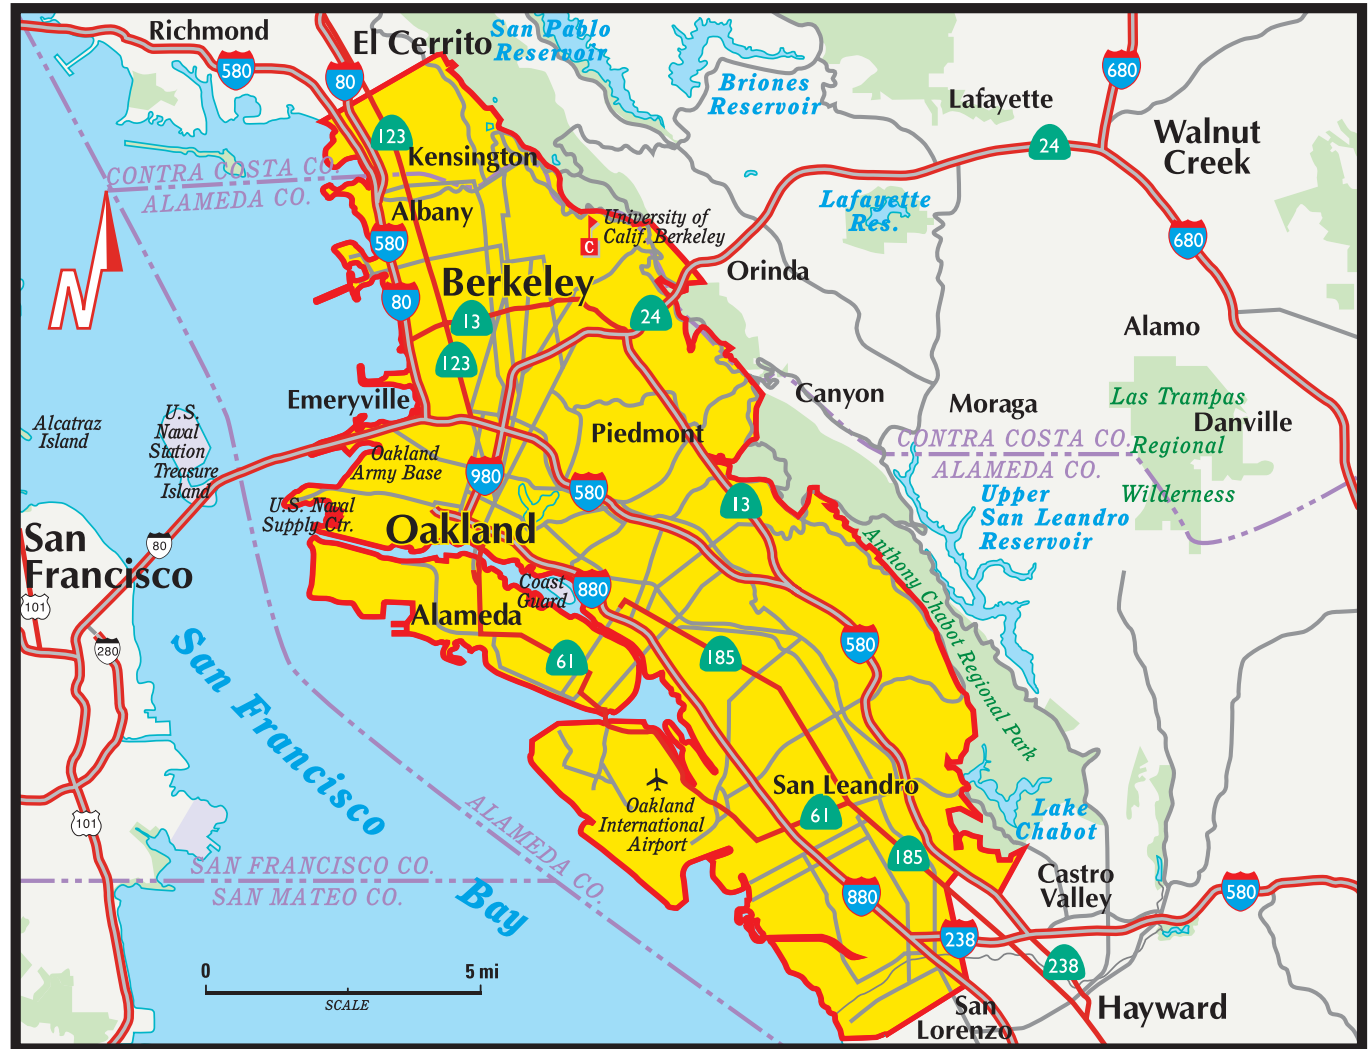

# Oakland, Alameda, Berkeley, Emeryville, & San Leandro

**Population\*** 788,486

**Households\*** 315,354

**Businesses\*** 39,922

## Communities

Alameda	Oakland
Albany	Piedmont
Berkeley	San Leandro†
El Cerrito†	
Emeryville	
Kensington	

## Zip Codes

94501	94612
94502	94613
94530†	94615
94577	94618
94578†	94619
94579	94621
94601	94702
94602	94703
94603	94704
94605	94705
94606	94706
94607	94707
94608	94708
94609	94709
94610	94710
94611	94720

## Distribution Area

The Valley Yellow Pages is delivered door-to-door, free of charge, to businesses and households throughout the Oakland, Alameda, Berkeley, Emeryville, & San Leandro distribution area.