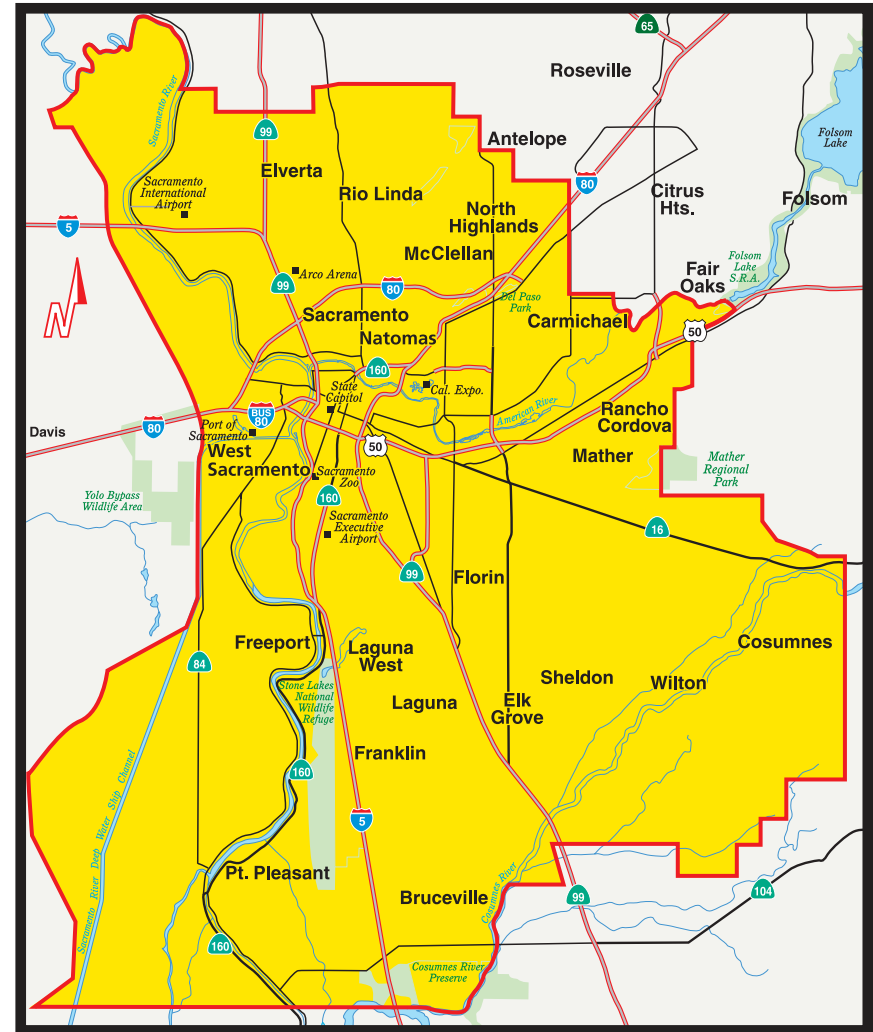

## Communities

Bruceville	Florin	North Highlands
Carmichael	Franklin	Rancho Cordova†
Clarksburg	Laguna	Rio Linda
Cosumnes	Laguna West	Sacramento
Courtland	Mather	Sheldon
Elk Grove	McClellan	West Sacramento
Elverta	Natomas	Wilton

## Zip Codes

95605	95660	95815	95825	95835
95608	95670	95816	95826	95836
95609	95673	95817	95827	95837
95612	95691	95818	95828	95838
95615	95693	95819	95829	95841
95624	95757	95820	95830	95842
95626	95758	95821	95831	95864
95639	95759	95822	95832	
95652	95811	95823	95833	
95655	95814	95824	95834	

## Distribution Area

The Valley Yellow Pages is delivered door-to-door, free of charge, to businesses and households throughout the Sacramento distribution area.

Boundary areas as shown are approximate (Map not to scale)