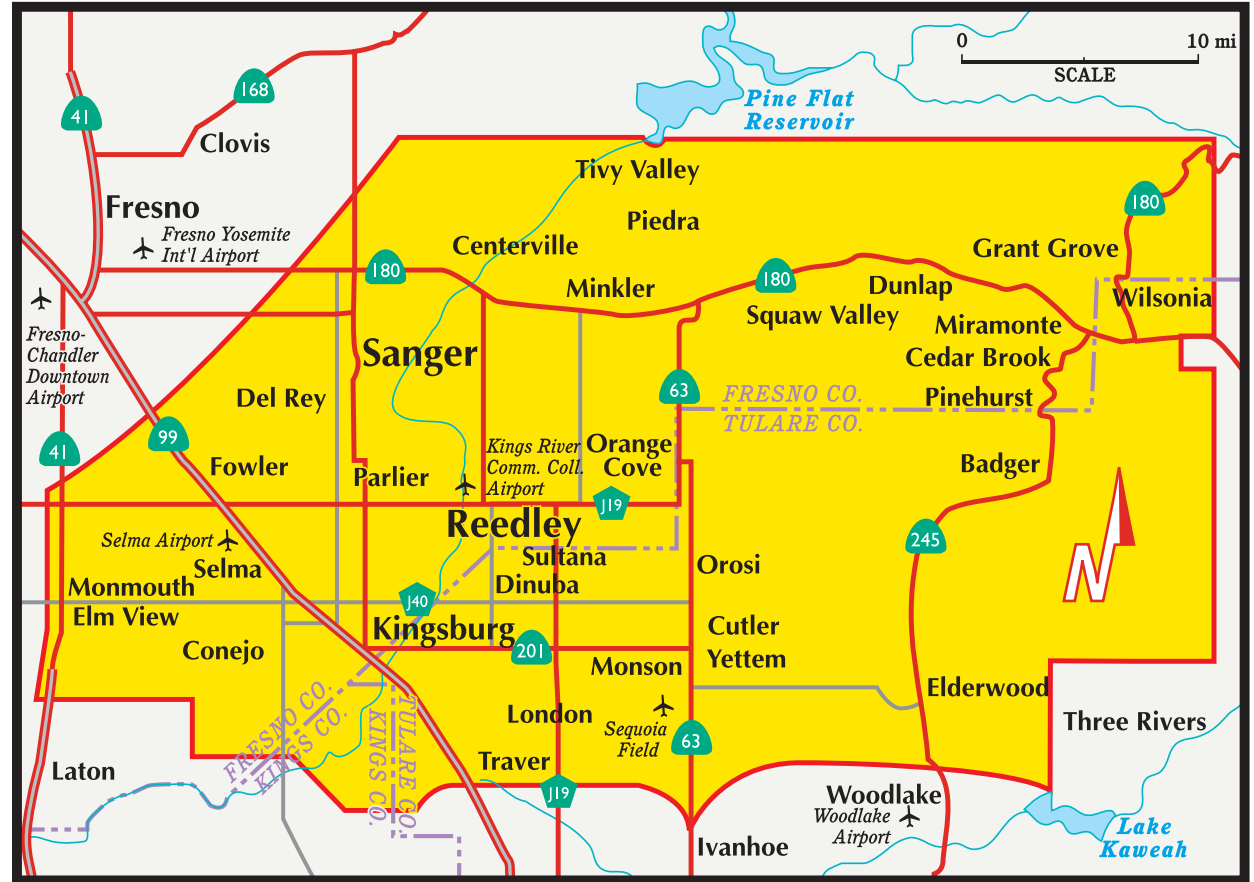

# Sanger, Reedley, Selma, Dinuba, & Kingsburg

**Population\*** 214,141

**Households\*** 58,483

**Businesses\*** 5,119

## Communities

- |             |              |
|-------------|--------------|
| Badger      | Monmouth     |
| Cedar Brook | Monson       |
| Centerville | Orange Cove  |
| Conejo      | Orosi        |
| Cutler      | Parlier      |
| Del Rey     | Piedra       |
| Dinuba      | Pinehurst    |
| Dunlap      | Reedley      |
| Elderwood   | Sanger       |
| Elm View    | Selma        |
| Fowler      | Squaw Valley |
| Grant Grove | Sultana      |
| Hume        | Tivy Valley  |
| Kingsburg   | Traver       |
| London      | Wilsonia     |
| Minkler     | Yettem       |
| Miramonte   |              |

## Zip Codes

- |       |       |
|-------|-------|
| 93603 | 93647 |
| 93615 | 93648 |
| 93616 | 93649 |
| 93618 | 93654 |
| 93621 | 93657 |
| 93625 | 93662 |
| 93628 | 93666 |
| 93631 | 93673 |
| 93641 | 93675 |
| 93646 |       |

## Distribution Area

The Valley Yellow Pages is delivered door-to-door, free of charge, to businesses and households throughout the Sanger, Reedley, Selma, Dinuba, & Kingsburg distribution area.

Boundary areas as shown are approximate (Map not to scale)