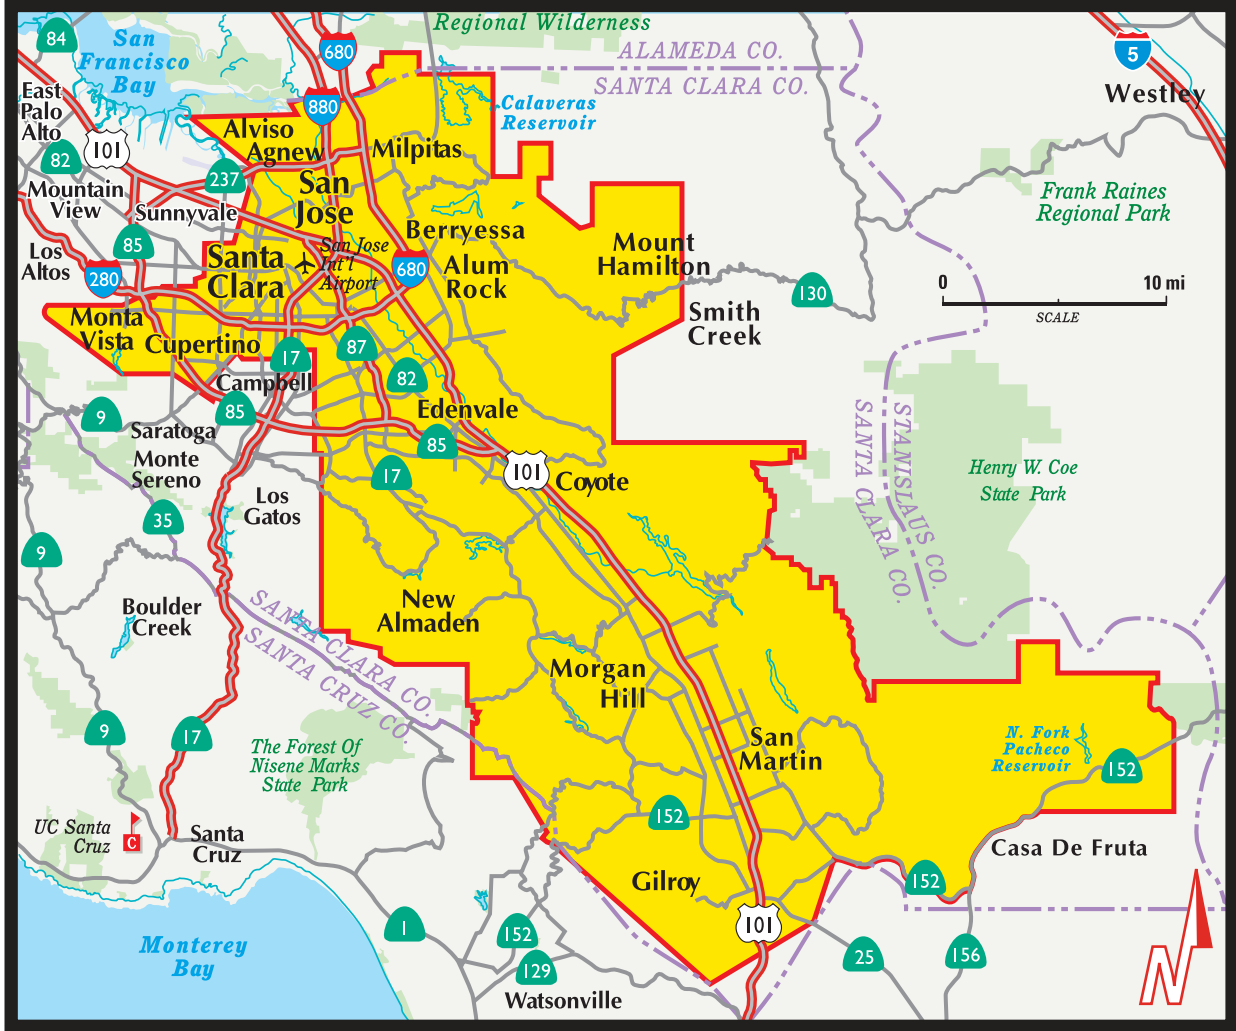

San Jose & Santa Clara

Population* 1,936,407

Households* 448,581

Businesses* 52,315

Communities

- Agnew
- Alum Rock
- Alviso
- Berryessa
- Coyote
- Cupertino
- Edenvale
- Gilroy
- Milpitas
- Monta Vista
- Morgan Hill
- Mount Hamilton
- New Almaden
- San Jose
- San Martin
- Santa Clara

Zip Codes

- 95002
- 95013
- 95014
- 95020
- 95035
- 95037
- 95046
- 95050
- 95051
- 95053
- 95054
- 95110
- 95111
- 95112
- 95113
- 95116
- 95117
- 95118
- 95119
- 95120
- 95121
- 95122
- 95123
- 95125
- 95126
- 95127
- 95128
- 95129
- 95131
- 95132
- 95133
- 95134
- 95135
- 95136
- 95138
- 95139
- 95140
- 95141
- 95148

Distribution Area

The Valley Yellow Pages is delivered door-to-door, free of charge, to businesses and households throughout the San Jose & Santa Clara distribution area.

Boundary areas as shown are approximate (Map not to scale)