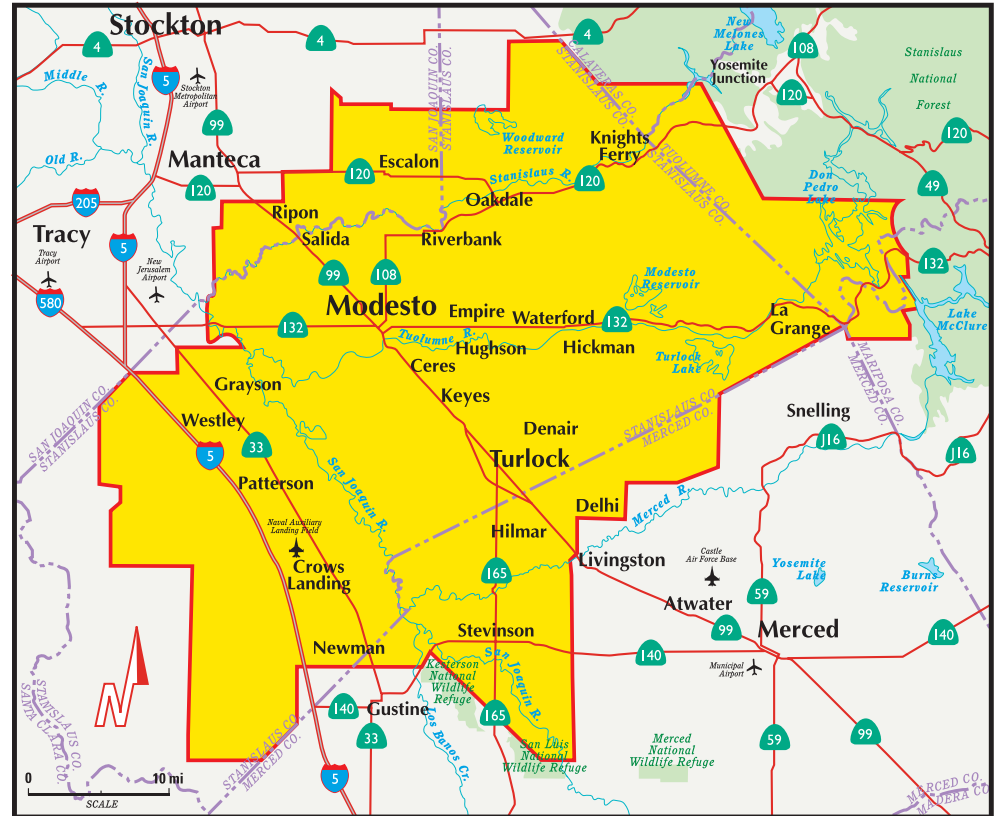

Stanislaus County

Population* 618,175

Households* 196,909

Businesses* 20,722

Communities

- | | |
|---------------|-----------|
| Ceres | La Grange |
| Crows Landing | Modesto |
| Delhi | Newman |
| Denair | Oakdale |
| Empire | Patterson |
| Escalon | Ripon |
| Grayson | Riverbank |
| Gustine | Salida |
| Hickman | Stevinson |
| Hilmar | Turlock |
| Hughson | Waterford |
| Keyes | Westley |
| Knights Ferry | |

Zip Codes

- | | | | |
|-------|-------|-------|-------|
| 95307 | 95324 | 95356 | 95368 |
| 95313 | 95326 | 95357 | 95374 |
| 95315 | 95328 | 95358 | 95380 |
| 95316 | 95329 | 95360 | 95382 |
| 95319 | 95350 | 95361 | 95386 |
| 95320 | 95351 | 95363 | 95387 |
| 95322 | 95354 | 95366 | |
| 95323 | 95355 | 95367 | |

Distribution Area

The Valley Yellow Pages is delivered door-to-door, free of charge, to businesses and households throughout the Stanislaus County distribution area.

Boundary areas as shown are approximate (Map not to scale)