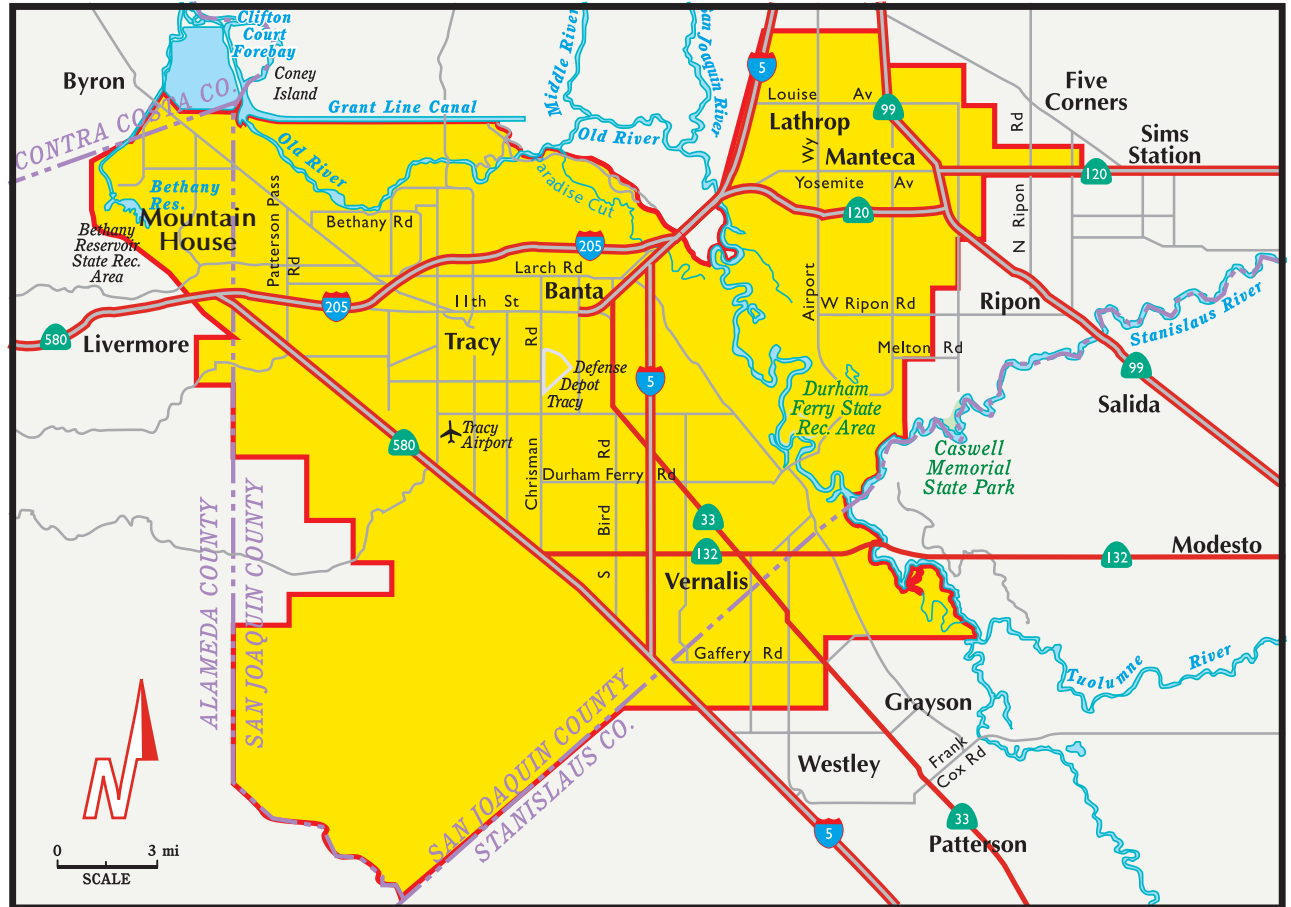

Tracy-Manteca

Population* 228,578

Households* 66,108

Businesses* 6,428

Communities

Banta
Lathrop
Manteca
Mountain House
Tracy
Vernalis

Zip Codes

95304	95376
95330	95377
95336	95385
95337	95391

Distribution Area

The Valley Yellow Pages is delivered door-to-door, free of charge, to businesses and households throughout the Tracy-Manteca distribution area.

Boundary areas as shown are approximate (Map not to scale)