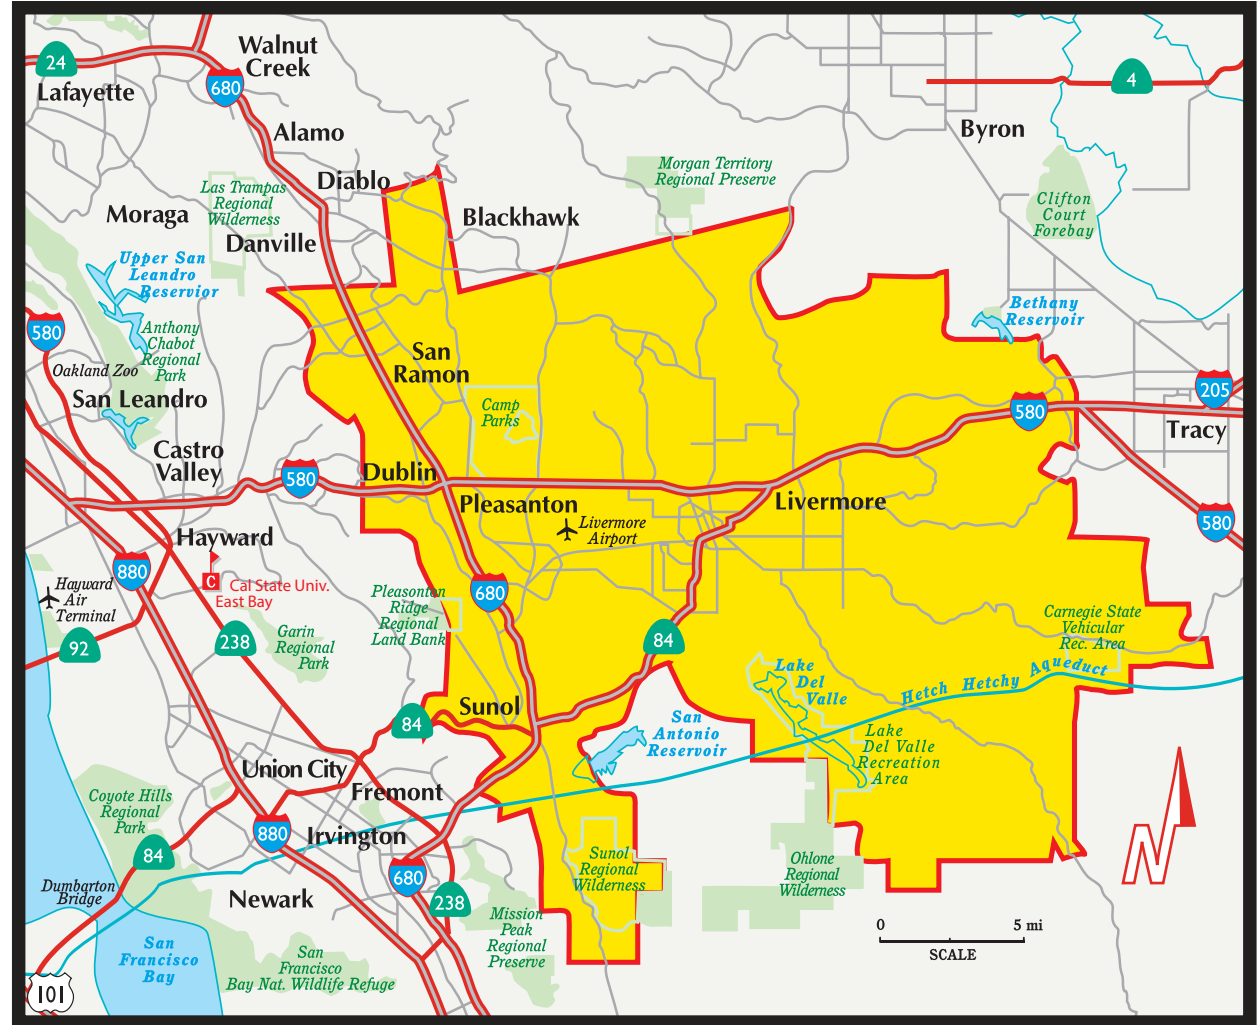

# Tri-Valley

**Population\*** 316,204

**Households\*** 110,003

**Businesses\*** 16,839

## Communities

Dublin  
Livermore  
Pleasanton  
San Ramon  
Sunol

## Zip Codes

94550  
94551  
94566  
94568  
94582  
94583  
94586  
94588

## Distribution Area

The Valley Yellow Pages is delivered door-to-door, free of charge, to businesses and households throughout the Tri-Valley distribution area.

 Boundary areas as shown are approximate (Map not to scale)