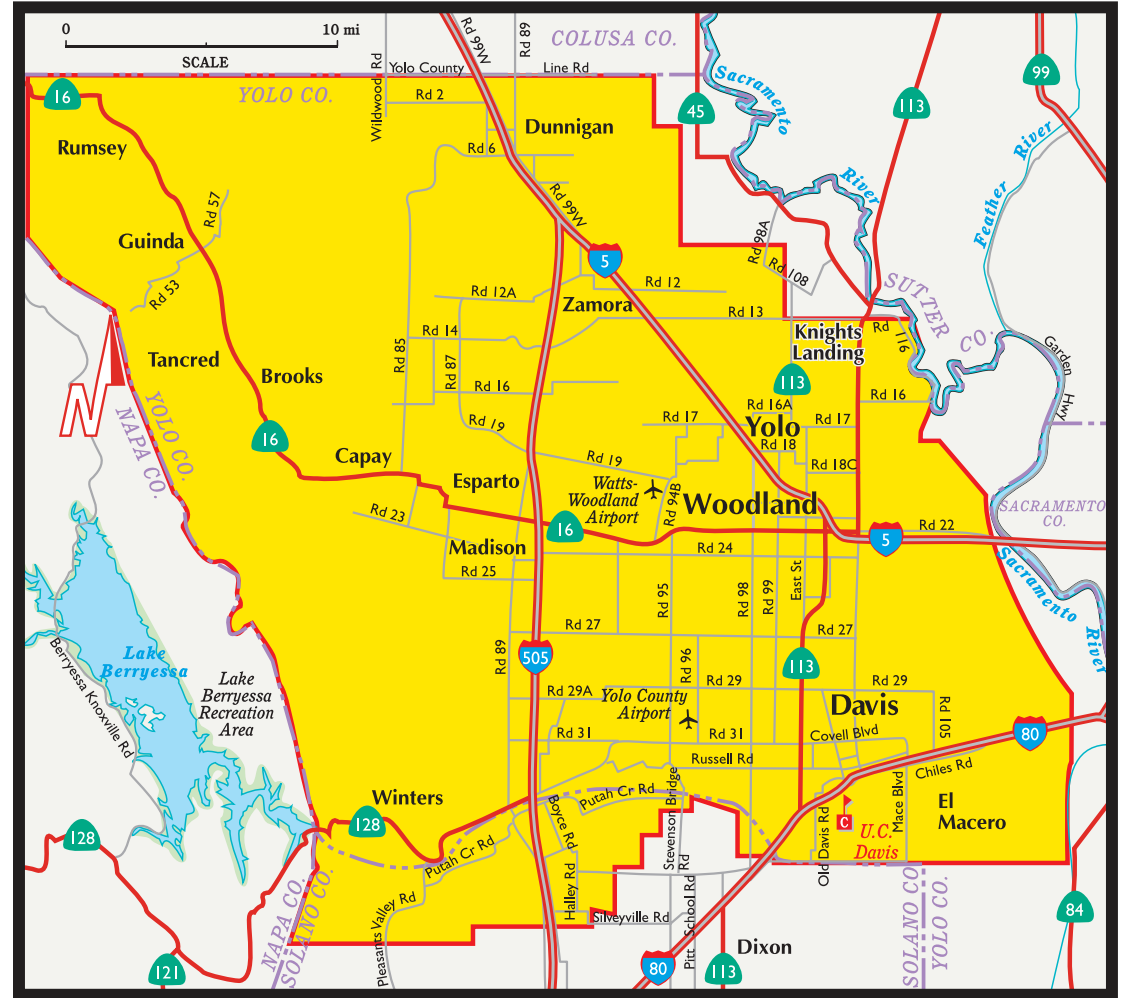

Yolo County

Population* 163,822

Households* 56,814

Businesses* 6,477

Communities

Brooks	Madison
Capay	Winters
Davis†	Woodland
Dunnigan	Yolo
El Macero	Zamora
Esparto	
Guinda	

Zip Codes

95606	95618	95679	95698
95607	95627	95694	95776
95616	95637	95695	95937
95617	95653	95697	

Distribution Area

The Valley Yellow Pages is delivered door-to-door, free of charge, to businesses and households throughout the Yolo County distribution area.

Boundary areas as shown are approximate (Map not to scale)