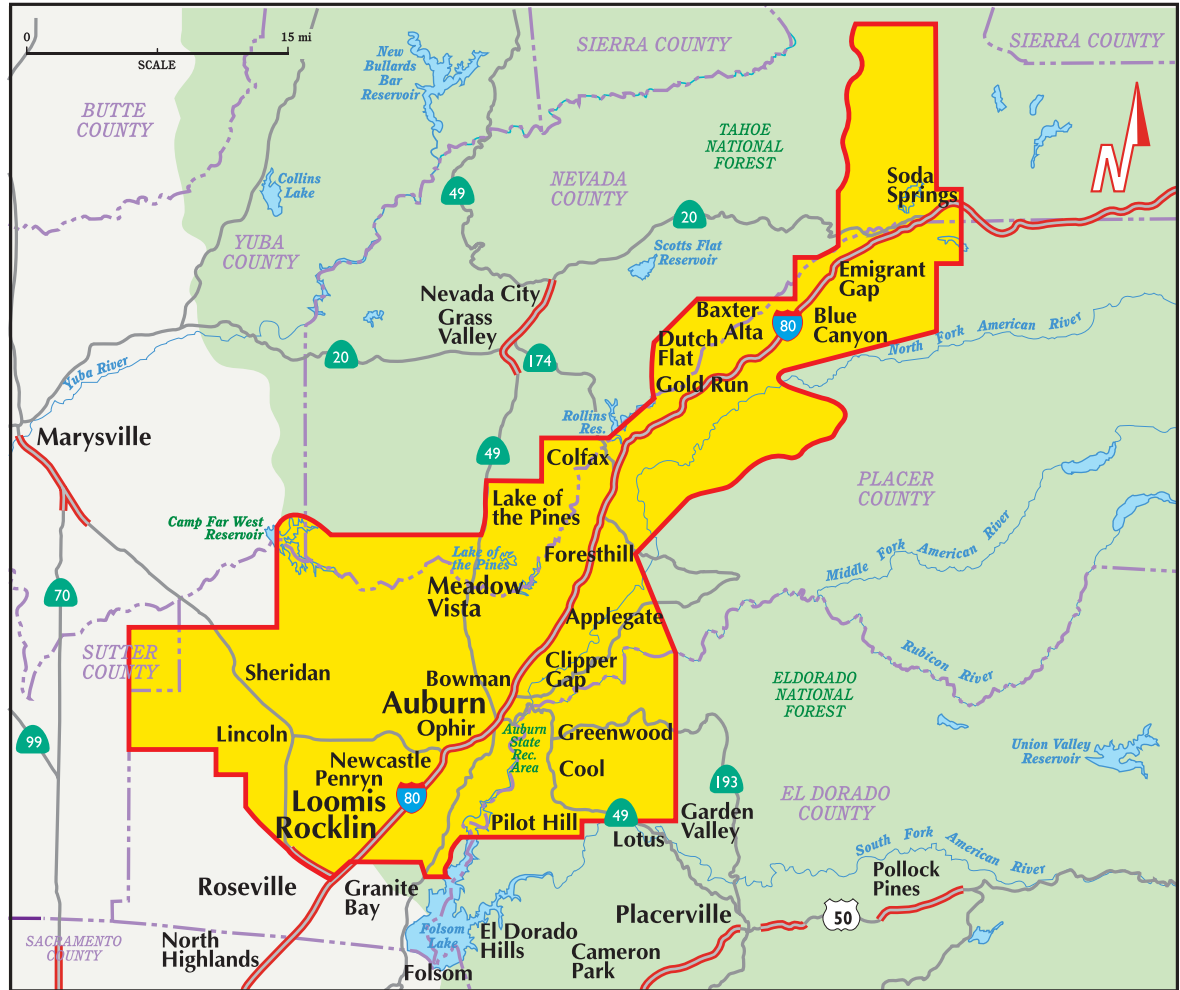

Auburn, Colfax, Lincoln, Loomis, & Rocklin

Communities

Alta	Greenwood
Applegate	Lake of the Pines
Auburn	Lincoln
Baxter	Loomis
Blue Canyon	Meadow Vista
Bowman	Newcastle
Clipper Gap	Ophir
Colfax	Penryn
Cool	Pilot Hill
Dutch Flat	Rocklin
Emigrant Gap	Sheridan
Foresthill	Soda Springs
Gold Run	Weimar

Zip Codes

95602	95648	95681	95717
95603	95650	95701	95722
95604	95658	95703	95728
95614	95663	95713	95736
95631	95664	95714	95765
95635	95677	95715	

Distribution Area

This Directory is distributed within the coverage area by US Mail and is targeted exclusively to reach some 65,000 owners and residents of single family homes, condominiums, and townhomes.

 Boundary areas as shown are approximate (Map not to scale)

Local Search Association Publisher Code 0636
Local Search Association Directory Code 102559

*Data obtained from *Claritas Inc., 2019
DST00018-12675-19MAY21-AUBU21