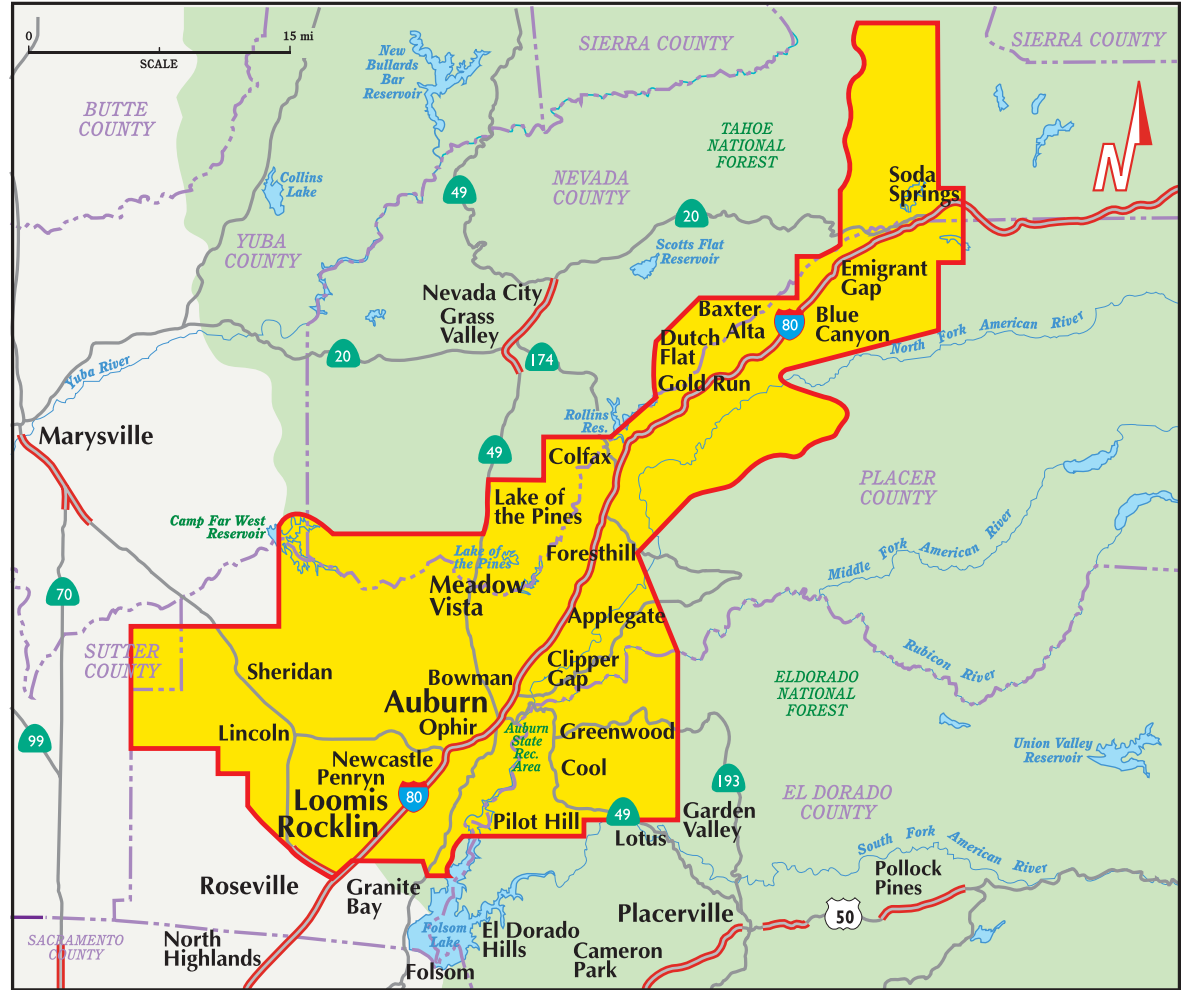

Auburn, Colfax, Lincoln, Loomis, & Rocklin

Population*

222,256

Distribution Area

This Directory is distributed within the coverage area by US Mail and is targeted exclusively to reach some 65,000 owners and residents of single family homes, condominiums, and townhomes.

Communities

Alta	Greenwood
Applegate	Lake of the Pines
Auburn	Lincoln
Baxter	Loomis
Blue Canyon	Meadow Vista
Bowman	Newcastle
Clipper Gap	Ophir
Colfax	Penryn
Cool	Pilot Hill
Dutch Flat	Rocklin
Emigrant Gap	Sheridan
Foresthill	Soda Springs
Gold Run	Weimar

Zip Codes

95602	95648	95681	95717
95603	95650	95701	95722
95604	95658	95703	95728
95614	95663	95713	95736
95631	95664	95714	95765
95635	95677	95715	

Boundary areas as shown are approximate (Map not to scale)