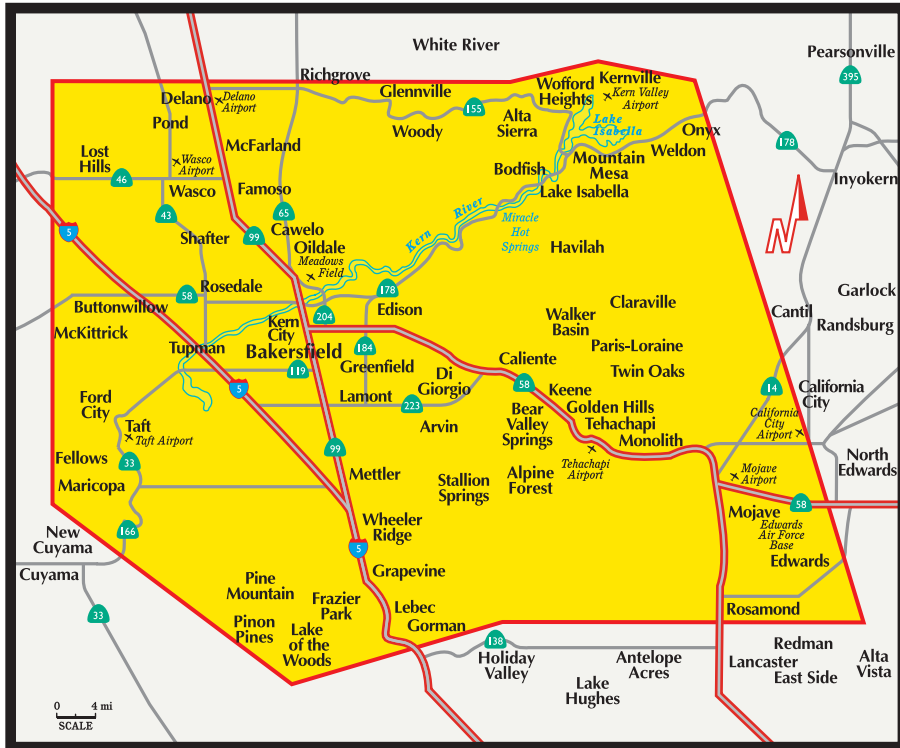

Bakersfield-Kern

Population*

860,778

Distribution Area

This Directory is distributed within the coverage area by US Mail and is targeted exclusively to reach some 150,000 owners and residents of single family homes, condominiums, and townhomes.

Boundary areas as shown are approximate (Map not to scale)

Local Search Association Publisher Code 0636
Local Search Association Directory Code 005105

Communities

- | | | | |
|---------------------|-------------------|----------------|------------------|
| Alpine Forest | Famoso | Lebec | Richgrove |
| Alta Sierra | Fellows | Lost Hills | Rosamond |
| Arvin | Ford City | Maricopa | Rosedale |
| Bakersfield | Frazier Park | McFarland | Shafter |
| Bear Valley Springs | Glennville | McKittrick | Stallion Springs |
| Bodfish | Golden Hills | Mettler | Taft |
| Buttonwillow | Gorman | Mojave | Tehachapi |
| Caliente | Grapevine | Monolith | Tupman |
| California City | Greenfield | Mountain Mesa | Twin Oaks |
| Cantil | Havilah | North Edwards | Walker Basin |
| Cawelo | Keene | Oildale | Wasco |
| Clarville | Kern City | Onyx | Weldon |
| Delano | Kernville | Paris-Lorraine | Wheeler Ridge |
| Di Giorgio | Lake Isabella | Pine Mountain | Wofford Heights |
| Edison | Lake of the Woods | Pinon Pines | Woody |
| Edwards | Lamont | Pond | |

Zip Codes

- | | | | | | |
|-------|-------|-------|-------|-------|-------|
| 93203 | 93238 | 93261 | 93304 | 93314 | 93523 |
| 93205 | 93240 | 93263 | 93305 | 93383 | 93531 |
| 93206 | 93241 | 93268 | 93306 | 93386 | 93560 |
| 93215 | 93243 | 93276 | 93307 | 93501 | 93561 |
| 93220 | 93249 | 93280 | 93308 | 93502 | 93581 |
| 93222 | 93250 | 93283 | 93309 | 93504 | |
| 93224 | 93251 | 93285 | 93311 | 93505 | |
| 93225 | 93252 | 93287 | 93312 | 93518 | |
| 93226 | 93255 | 93301 | 93313 | 93519 | |