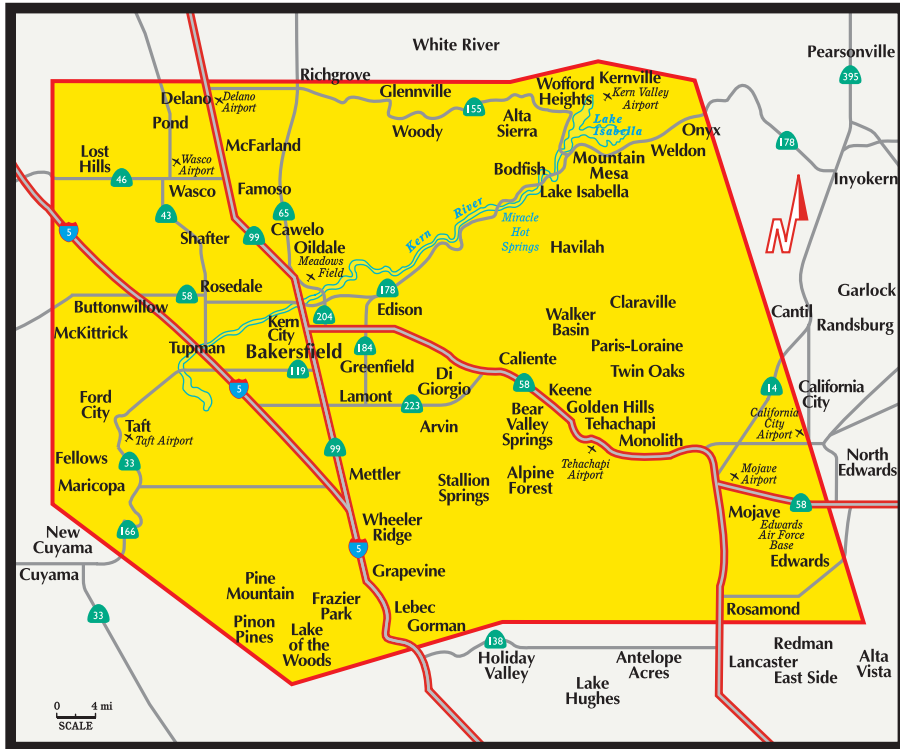

Bakersfield-Kern

Distribution Area

This Directory is distributed within the coverage area by US Mail and is targeted exclusively to reach some 151,500 owners and residents of single family homes, condominiums, and townhomes.

Boundary areas as shown are approximate (Map not to scale)

Local Search Association Publisher Code 0636
Local Search Association Directory Code 005105

Communities

- | | | | |
|---------------------|-------------------|----------------|------------------|
| Alpine Forest | Famoso | Lebec | Richgrove |
| Alta Sierra | Fellows | Lost Hills | Rosamond |
| Arvin | Ford City | Maricopa | Rosedale |
| Bakersfield | Frazier Park | McFarland | Shafter |
| Bear Valley Springs | Glennville | McKittrick | Stallion Springs |
| Bodfish | Golden Hills | Mettler | Taft |
| Buttonwillow | Gorman | Mojave | Tehachapi |
| Caliente | Grapevine | Monolith | Tupman |
| California City | Greenfield | Mountain Mesa | Twin Oaks |
| Cantil | Havilah | North Edwards | Walker Basin |
| Cawelo | Keene | Oildale | Wasco |
| Claraville | Kern City | Onyx | Weldon |
| Delano | Kernville | Paris-Lorraine | Wheeler Ridge |
| Di Giorgio | Lake Isabella | Pine Mountain | Wofford Heights |
| Edison | Lake of the Woods | Pinon Pines | Woody |
| Edwards | Lamont | Pond | |

Zip Codes

- | | | | | | |
|-------|-------|-------|-------|-------|-------|
| 93203 | 93238 | 93261 | 93304 | 93314 | 93523 |
| 93205 | 93240 | 93263 | 93305 | 93383 | 93531 |
| 93206 | 93241 | 93268 | 93306 | 93386 | 93560 |
| 93215 | 93243 | 93276 | 93307 | 93501 | 93561 |
| 93220 | 93249 | 93280 | 93308 | 93502 | 93581 |
| 93222 | 93250 | 93283 | 93309 | 93504 | |
| 93224 | 93251 | 93285 | 93311 | 93505 | |
| 93225 | 93252 | 93287 | 93312 | 93518 | |
| 93226 | 93255 | 93301 | 93313 | 93519 | |