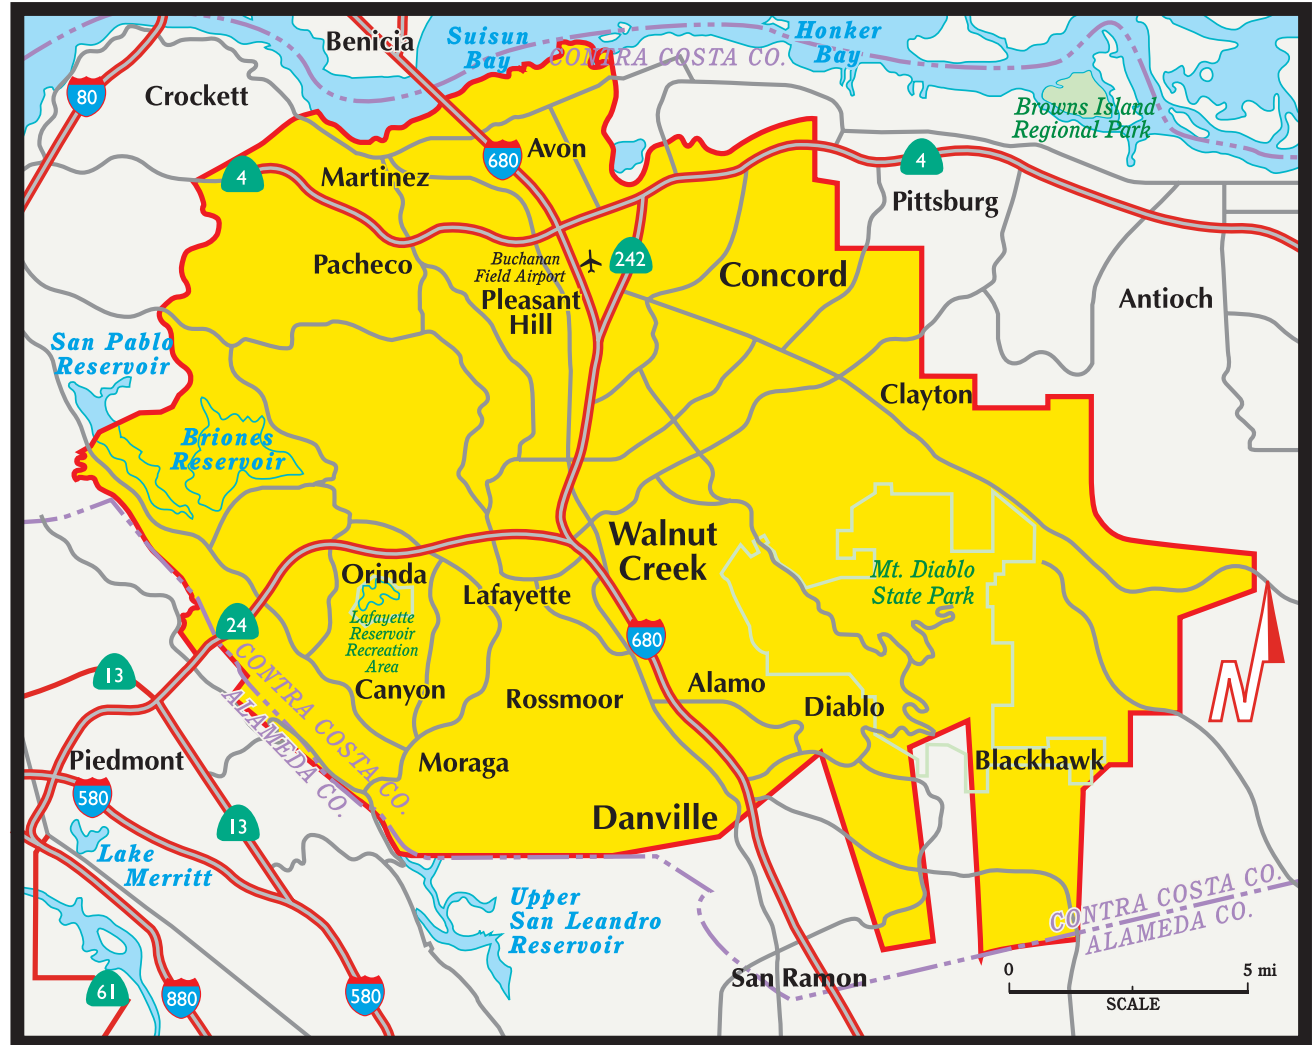

Contra Costa County Central

Population*

459,854

Distribution Area

This Directory is distributed within the coverage area by US Mail and is targeted exclusively to reach some 123,000 owners and residents of single family homes, condominiums, and townhomes.

Communities

Alamo	Lafayette
Avon	Martinez
Blackhawk	Moraga
Canyon	Orinda
Clayton	Pacheco
Concord	Pleasant Hill
Danville	Rossmoor
Diablo	Walnut Creek

Zip Codes

94506	94528
94507	94549
94516	94553
94517	94556
94518	94563
94519	94570
94520	94595
94521	94596
94523	94597
94526	94598

 Boundary areas as shown are approximate (Map not to scale)

Local Search Association Publisher Code 0636
Local Search Association Directory Code 005321

*Data obtained from ©Claritas Inc., 2018
DST00024-12607-18FEB21-CONT21