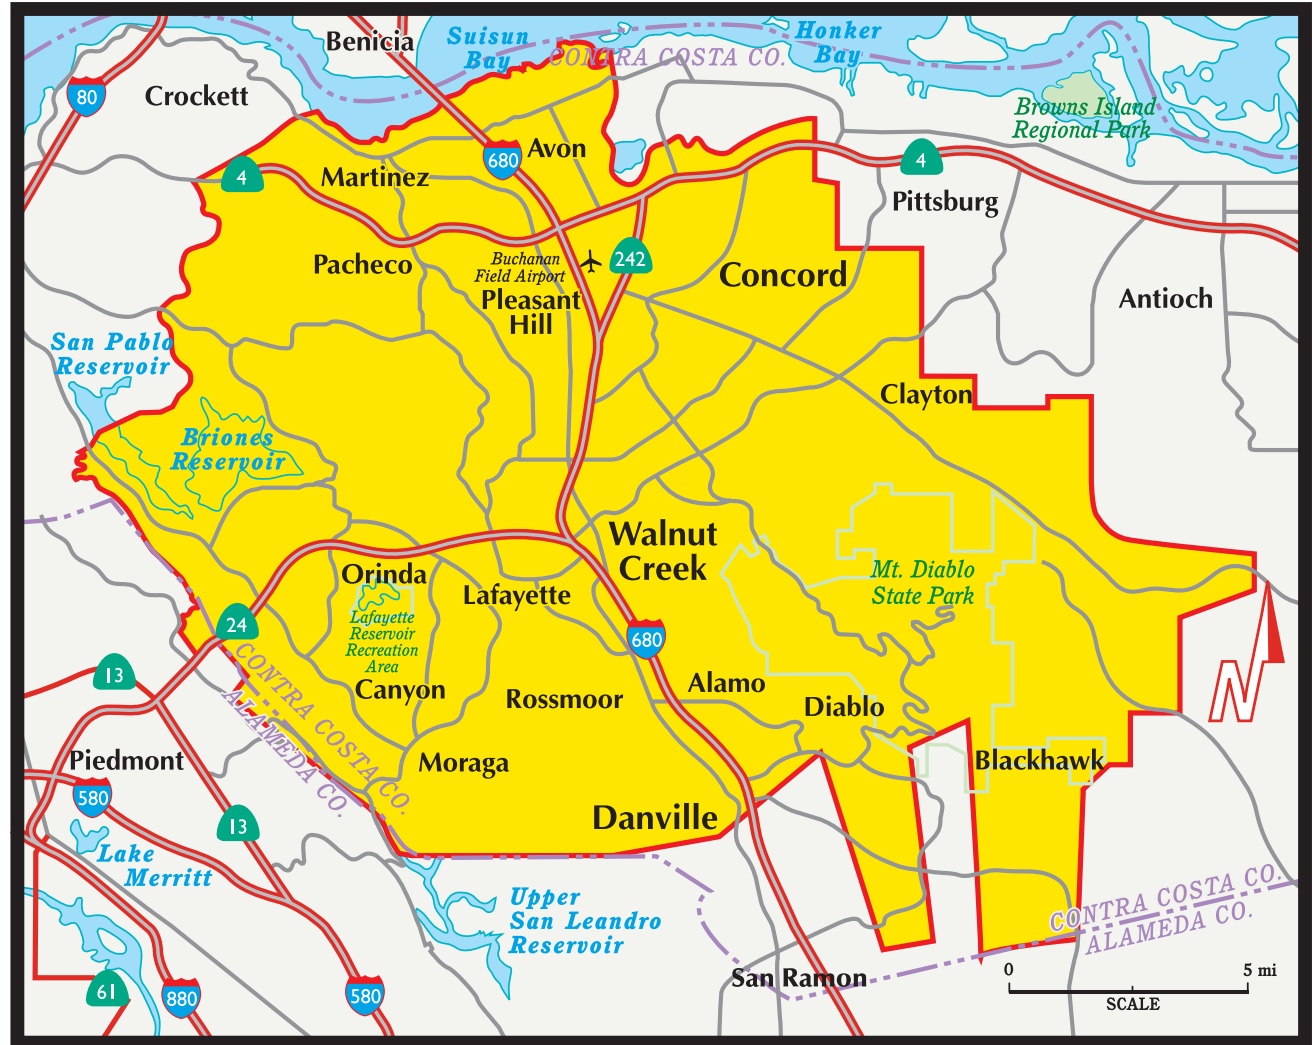

Contra Costa County Central

Communities

Alamo	Lafayette
Avon	Martinez
Blackhawk	Moraga
Canyon	Orinda
Clayton	Pacheco
Concord	Pleasant Hill
Danville	Rossmoor
Diablo	Walnut Creek

Zip Codes

94506	94528
94507	94549
94516	94553
94517	94556
94518	94563
94519	94570
94520	94595
94521	94596
94523	94597
94526	94598

Distribution Area

This Directory is distributed within the coverage area by US Mail and is targeted exclusively to reach some 123,000 owners and residents of single family homes, condominiums, and townhomes.

 Boundary areas as shown are approximate (Map not to scale)

Local Search Association Publisher Code 0636
Local Search Association Directory Code 005321