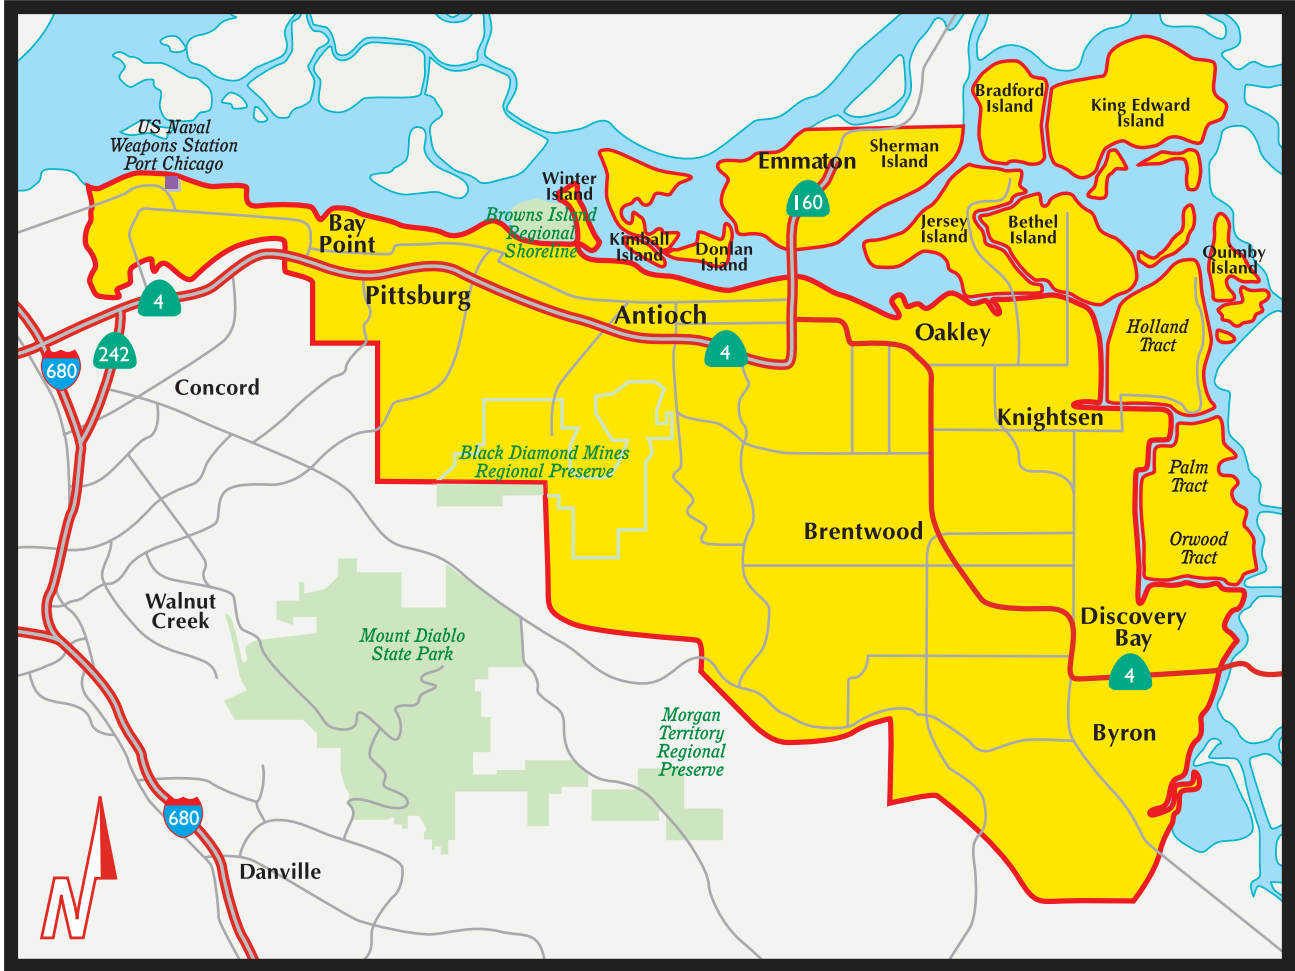

Contra Costa County East

Communities

- Antioch
- Bay Point
- Bethel Island
- Brentwood
- Byron
- Discovery Bay
- Jersey Island
- Kimball Island
- King Edward Island
- Knightsen
- Oakley
- Pittsburg
- Quimby Island
- Winter Island

Zip Codes

- 94505
- 94509
- 94511
- 94513
- 94514
- 94531
- 94548
- 94561
- 94565

Distribution Area

This Directory is distributed within the coverage area by US Mail and is targeted exclusively to reach some 72,200 owners and residents of single family homes, condominiums, and townhomes.

Boundary areas as shown are approximate (Map not to scale)

Local Search Association Publisher Code 0636
Local Search Association Directory Code 101819

*Data obtained from *Claritas Inc., 2018
DST00006-12737-28JUN21-ECON21