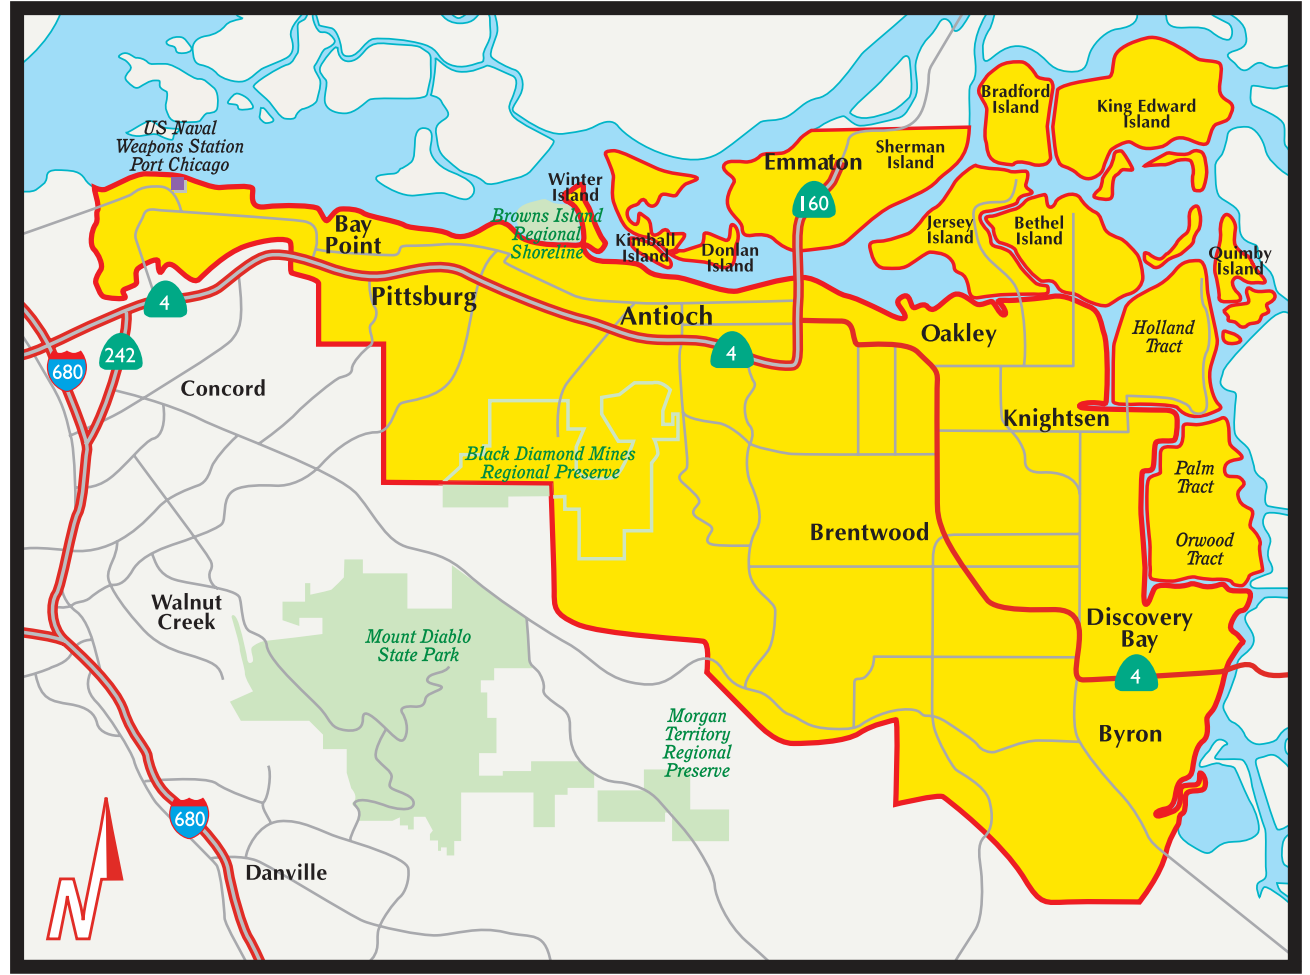

Contra Costa County East

Population* 339,717

Distribution Area

This Directory is distributed within the coverage area by US Mail and is targeted exclusively to reach some 72,000 owners and residents of single family homes, condominiums, and townhomes.

Communities

- Antioch
- Bay Point
- Bethel Island
- Brentwood
- Byron
- Discovery Bay
- Jersey Island
- Kimball Island
- King Edward Island
- Knightsen
- Oakley
- Pittsburg
- Quimby Island
- Winter Island

Zip Codes

- 94505
- 94509
- 94511
- 94513
- 94514
- 94531
- 94548
- 94561
- 94565

Boundary areas as shown are approximate (Map not to scale)

Local Search Association Publisher Code 0636
Local Search Association Directory Code 101819