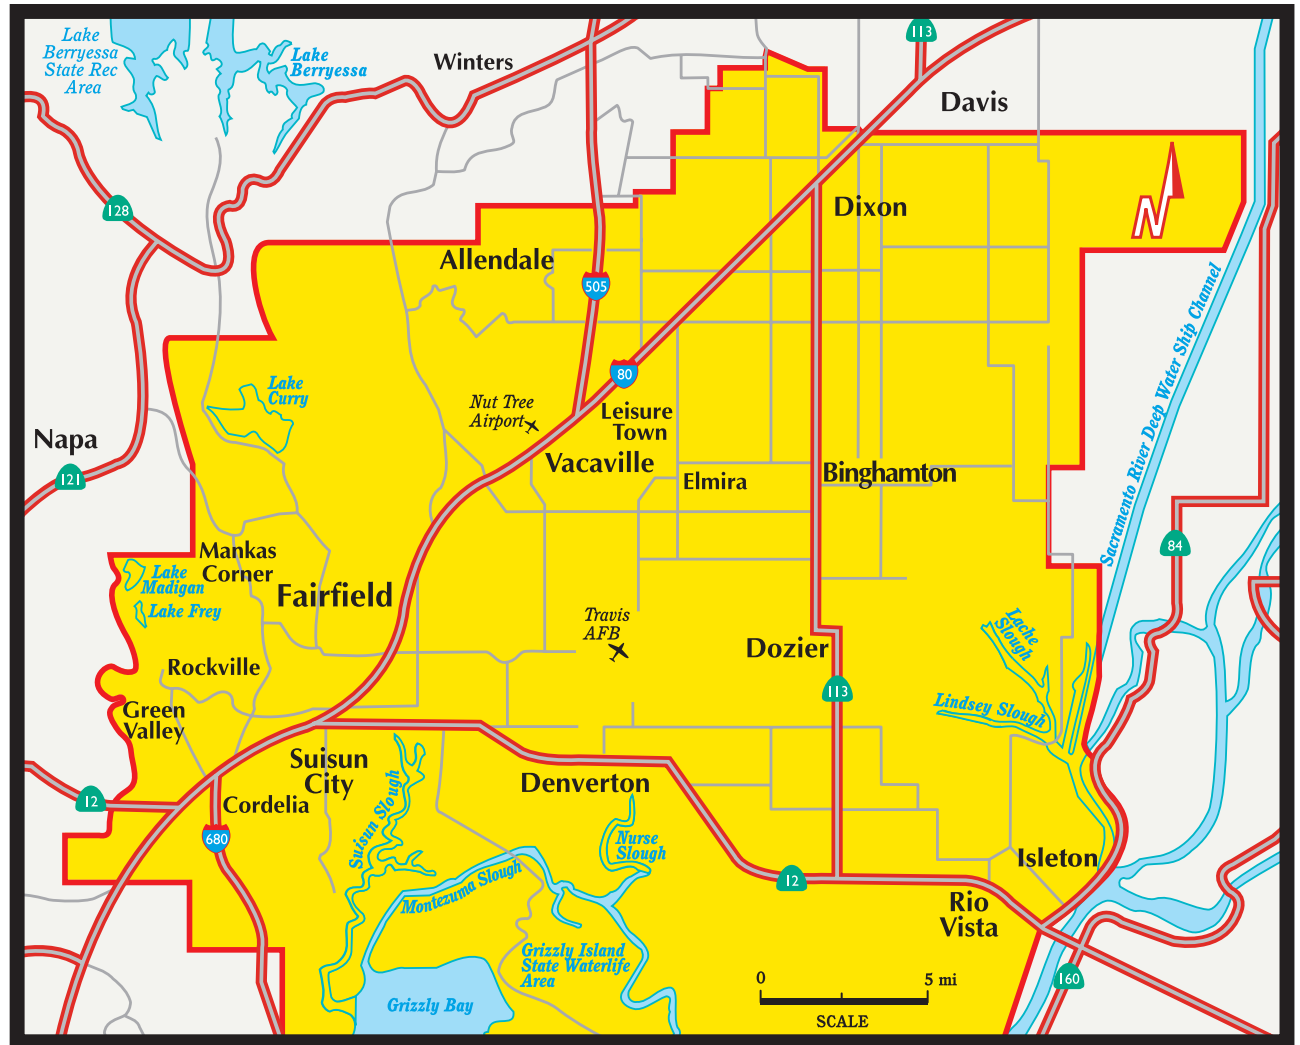

# Fairfield, Vacaville, Suisun City, & Dixon

## Communities

Allendale	Green Valley
Binghamton	Isleton
Bradford Island	Leisure Town
Cordelia	Mankas Corner
Denverton	Rio Vista
Dixon	Rockville
Donlan Island	Sherman Island
Dozier	Suisun City
Elmira	Travis AFB
Emmaton	Vacaville
Fairfield	

## Distribution Area

This Directory is distributed within the coverage area by US Mail and is targeted exclusively to reach some 65,000 owners and residents of single family homes, condominiums, and townhomes.

Boundary areas as shown are approximate (Map not to scale)

Local Search Association Publisher Code 0636  
Local Search Association Directory Code 005619

\*Data obtained from ©Claritas Inc., 2018  
DST00002-12682-19MAY21-FAIR21