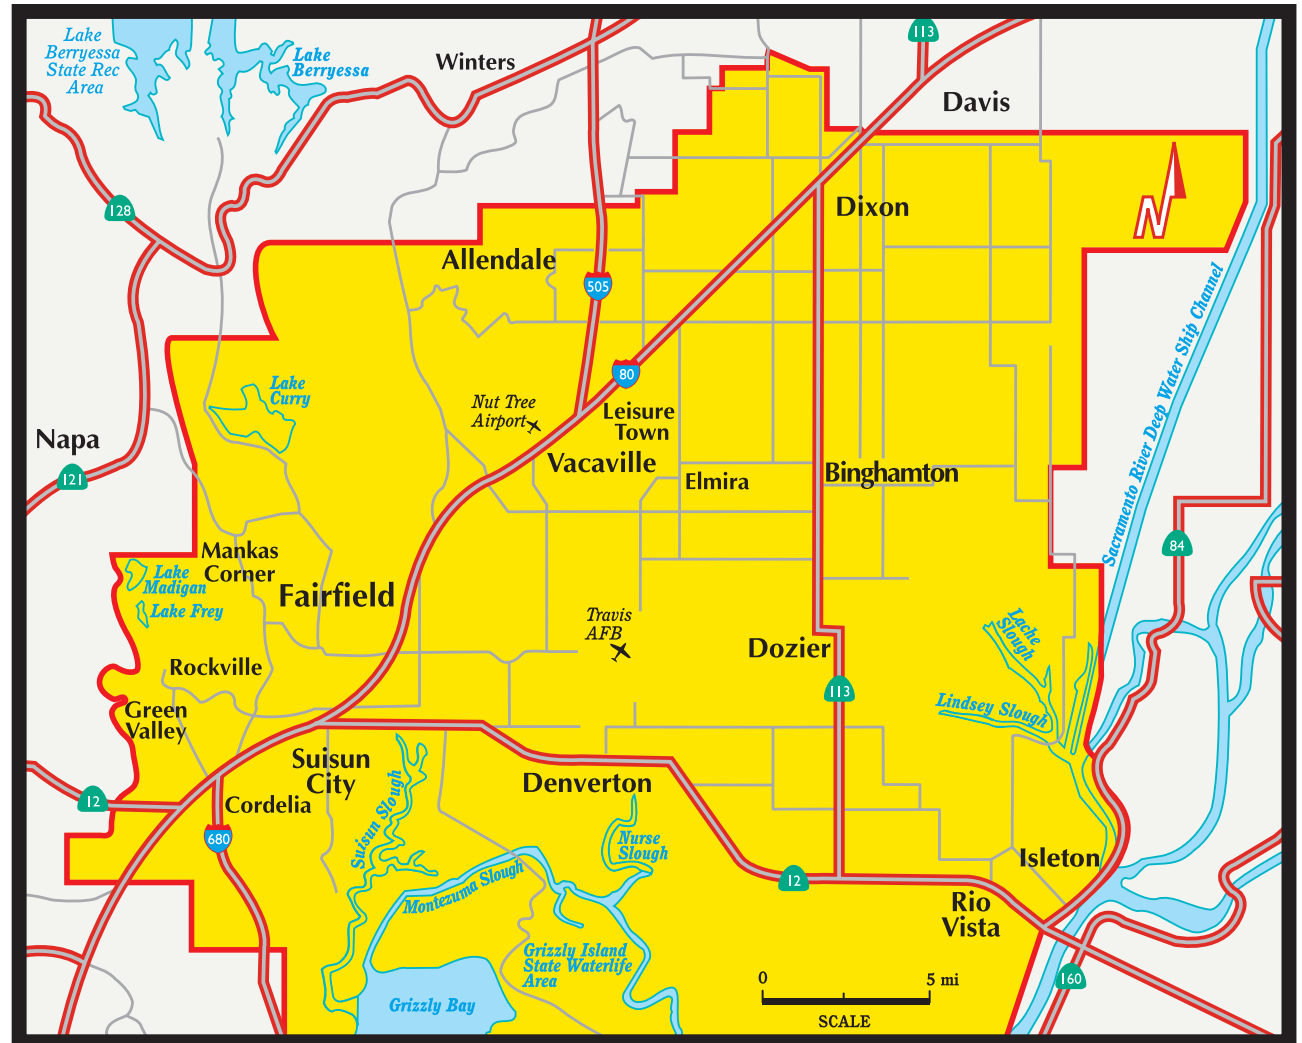

Fairfield, Vacaville, Suisun City, & Dixon

Population*

293,226

Distribution Area

This Directory is distributed within the coverage area by US Mail and is targeted exclusively to reach some 65,000 owners and residents of single family homes, condominiums, and townhomes.

Communities

| | |
|-----------------|----------------|
| Allendale | Green Valley |
| Binghamton | Isleton |
| Bradford Island | Leisure Town |
| Cordelia | Mankas Corner |
| Denverton | Rio Vista |
| Dixon | Rockville |
| Donlan Island | Sherman Island |
| Dozier | Suisun City |
| Elmira | Travis AFB |
| Emmaton | Vacaville |
| Fairfield | |

Zip Codes

| | |
|-------|-------|
| 94512 | 95620 |
| 94533 | 95625 |
| 94534 | 95641 |
| 94535 | 95687 |
| 94571 | 95688 |
| 94585 | |

 Boundary areas as shown are approximate (Map not to scale)

Local Search Association Publisher Code 0636
Local Search Association Directory Code 005619