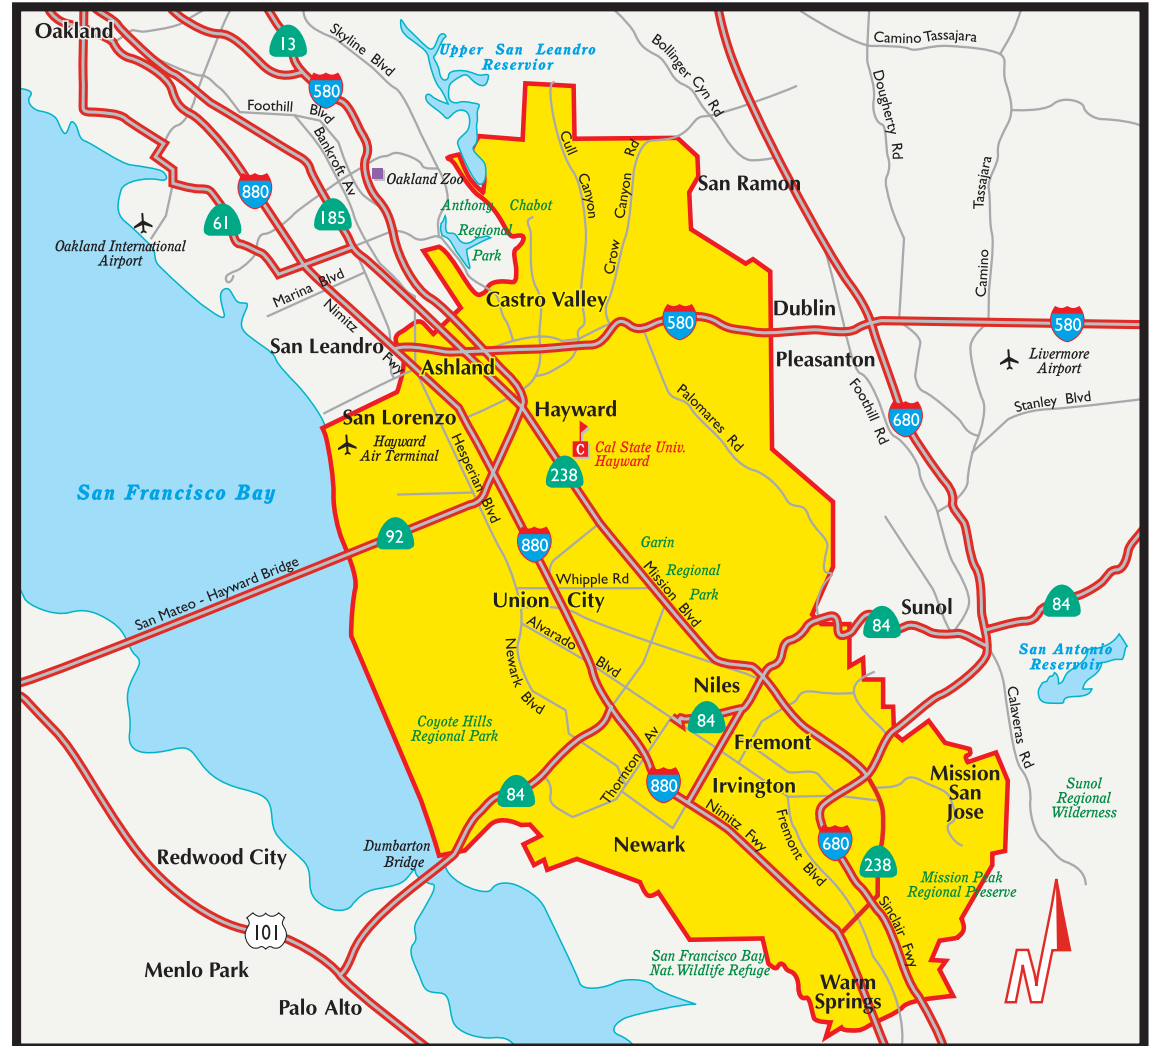

Fremont, Hayward, Castro Valley, Newark, & Union City

Population*

650,199

Communities

Ashland	Irvington	Union City
Castro Valley	Mission San Jose	Warm Springs
Fremont	Newark	
Hayward	Niles	

Zip Codes

94536	94541	94546	94560
94538	94542	94552	94580
94539	94544	94555	94587
94540	94545	94557	

Distribution Area

This Directory is distributed within the coverage area by US Mail and is targeted exclusively to reach some 120,000 owners and residents of single family homes, condominiums, and townhomes.

Boundary areas as shown are approximate (Map not to scale)

Local Search Association Publisher Code 0636
Local Search Association Directory Code 005677

*Data obtained from ©Claritas Inc., 2018
DST00009-12474-31JUL20-FREM21

To contact a Valley Yellow Pages Account Executive, call toll-free:

800 350-8887

Member Localogy

Valley YellowPages
Also online at myyp.com