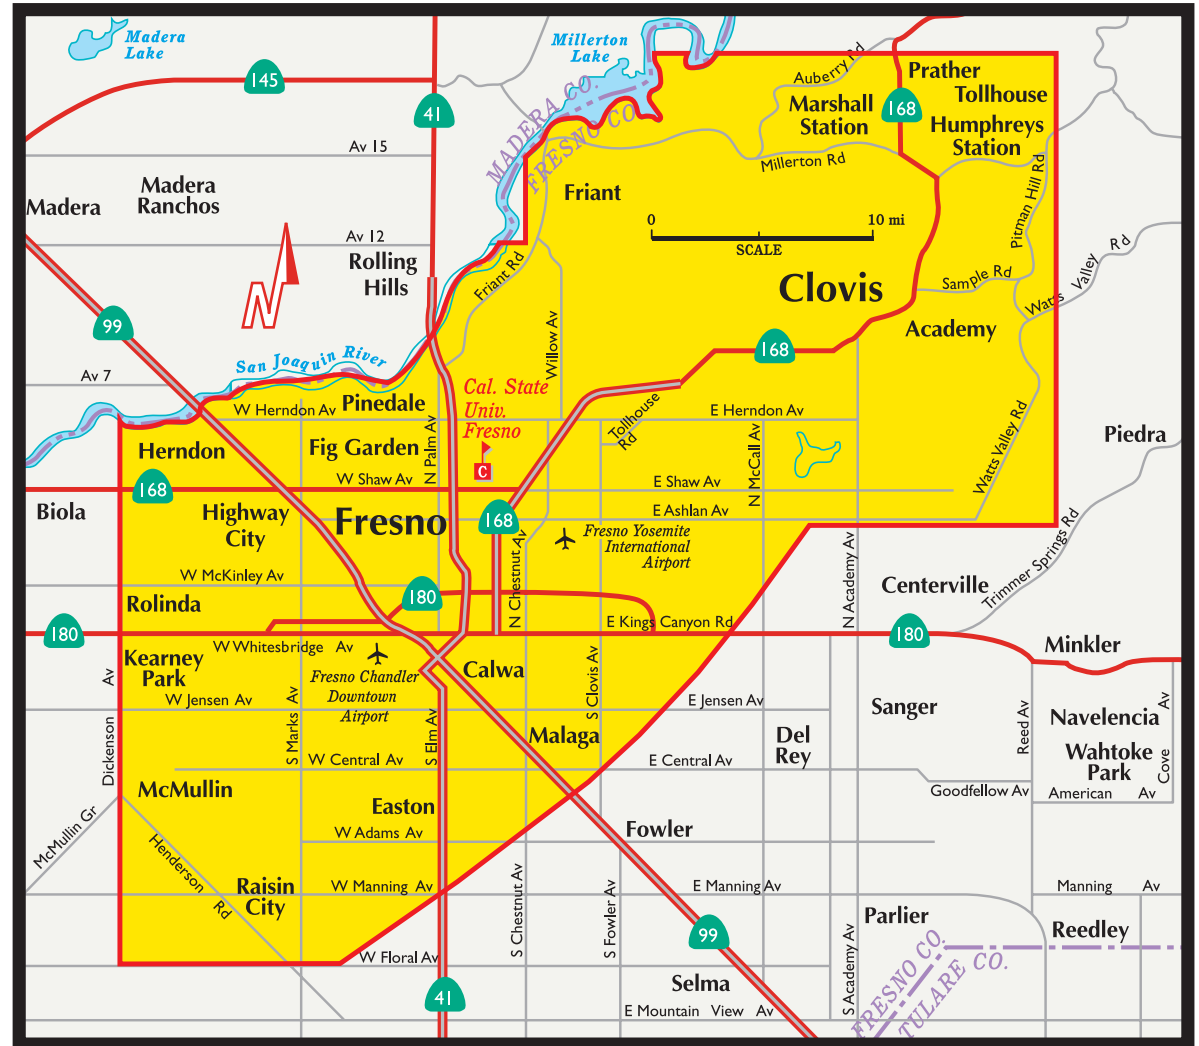

Fresno-Clovis

Communities

Academy	Kearney Park
Calwa	Malaga
Clovis	Marshall Station
Easton	McMullin
Fig Garden	Pinedale
Fresno	Prather
Friant	Raisin City
Herndon	Rolinda
Highway City	Tollhouse
Humphreys Station	

Zip Codes

93611	93706
93612	93710
93613	93711
93619	93720
93626	93721
93650	93722
93651	93723
93652	93725
93667	93726
93701	93727
93702	93728
93703	93730
93704	93737
93705	

Distribution Area

This Directory is distributed within the coverage area by US Mail and is targeted exclusively to reach some 135,700 owners and residents of single family homes, condominiums, and townhomes.

Boundary areas as shown are approximate (Map not to scale)

Local Search Association Publisher Code 0636
Local Search Association Directory Code 005699

*Data obtained from ©Claritas Inc., 2018
DST00036-12731-14JUN21-FRES21