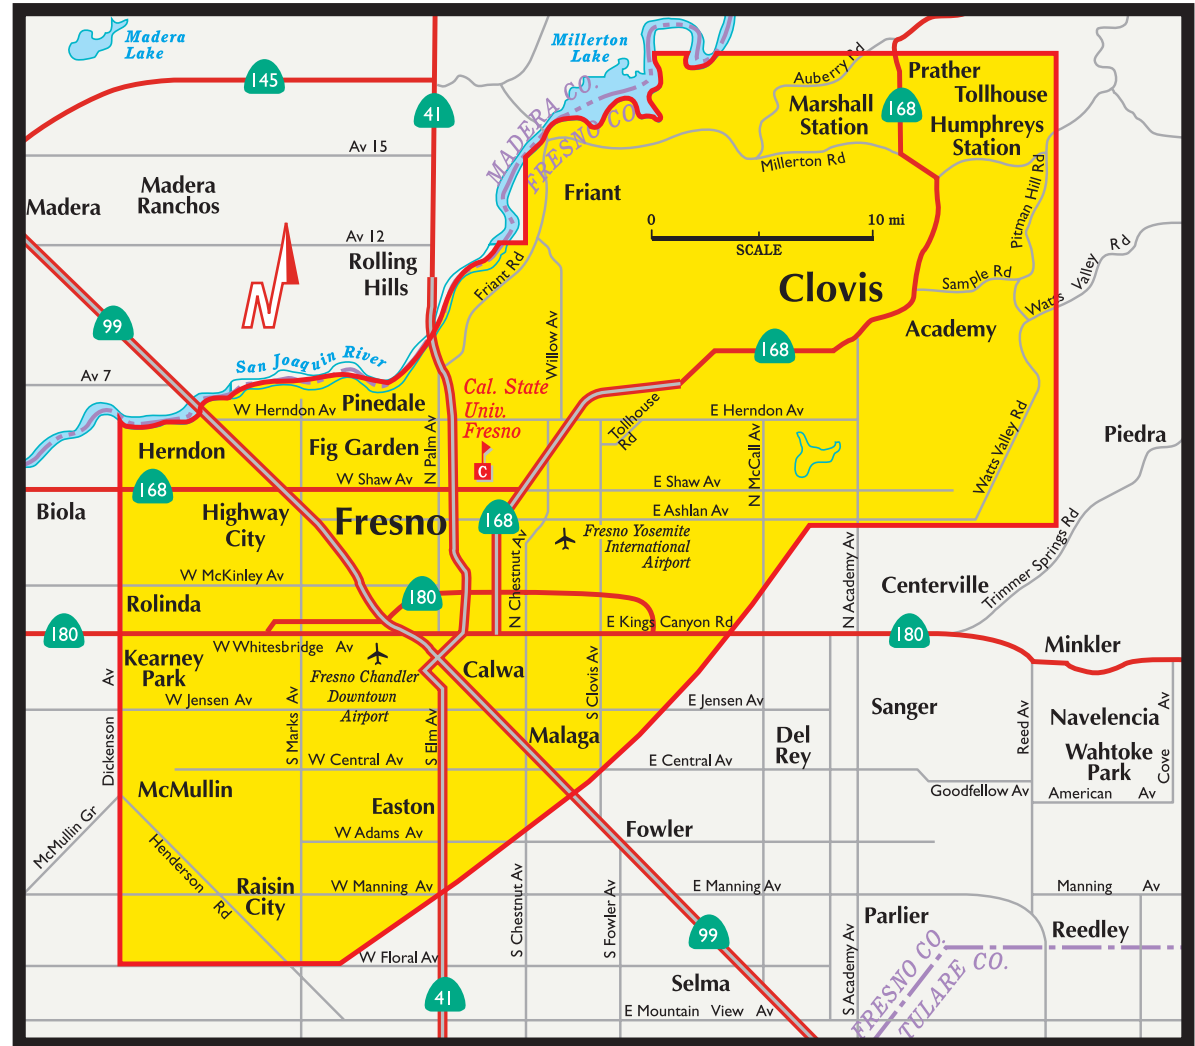

## Distribution Area

This Directory is distributed within the coverage area by US Mail and is targeted exclusively to reach some 134,000 owners and residents of single family homes, condominiums, and townhomes.

## Communities

Academy	Kearney Park
Calwa	Malaga
Clovis	Marshall Station
Easton	McMullin
Fig Garden	Pinedale
Fresno	Prather
Friant	Raisin City
Herndon	Rolinda
Highway City	Tollhouse
Humphreys Station	

## Zip Codes

93611	93706
93612	93710
93613	93711
93619	93720
93626	93721
93650	93722
93651	93723
93652	93725
93667	93726
93701	93727
93702	93728
93703	93730
93704	93737
93705	

Boundary areas as shown are approximate (Map not to scale)