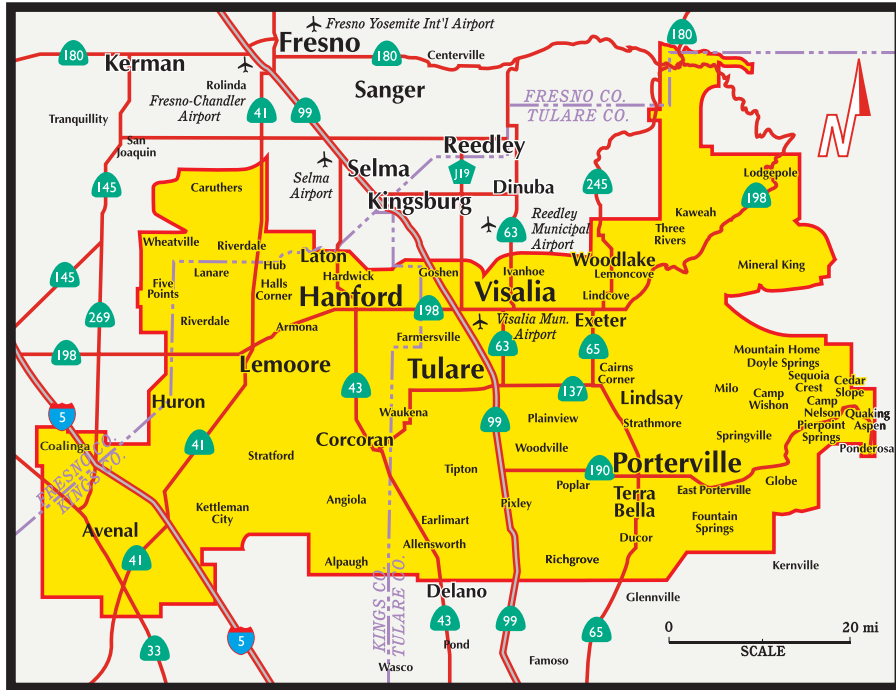

Kings & Tulare Counties

Distribution Area

This Directory is distributed within the coverage area by US Mail and is targeted exclusively to reach some 100,900 owners and residents of single family homes, condominiums, and townhomes.

Boundary areas as shown are approximate (Map not to scale)

Local Search Association Publisher Code 0636
Local Search Association Directory Code 100489

Communities

- | | | | |
|------------------|------------------|-------------------|---------------|
| Allensworth | Exeter | Laton | Riverdale |
| Alpaugh | Farmersville | Lemoore | Sequoia Crest |
| Angiola | Five Points | Lindsay | Springville |
| Armona | Fountain Springs | Lindcove | Stratford |
| Avenal | Globe | Milo | Strathmore |
| Cairns Corner | Goshen | Mineral King | Terra Bella |
| Camp Wishon | Halls Corner | Mountain Home | Three Rivers |
| Caruthers | Hanford | Pierpoint Springs | Tipton |
| Cedar Slope | Hardwick | Poplar | Tulare |
| Coalinga | Hub | Porterville | Visalia |
| Corcoran | Huron | Quaking Aspen | Waukena |
| Doyle Springs | Ivanhoe | | Wheatville |
| Ducor | Kaweah | | Woodlake |
| Earlimart | Kettleman City | | Woodville |
| East Porterville | Lanare | | |

Zip Codes

- | | | | |
|-------|-------|-------|-------|
| 93201 | 93230 | 93257 | 93286 |
| 93202 | 93234 | 93265 | 93291 |
| 93204 | 93235 | 93266 | 93292 |
| 93210 | 93239 | 93267 | 93609 |
| 93212 | 93242 | 93270 | 93624 |
| 93218 | 93244 | 93271 | 93656 |
| 93219 | 93245 | 93272 | |
| 93221 | 93247 | 93274 | |
| 93223 | 93256 | 93277 | |