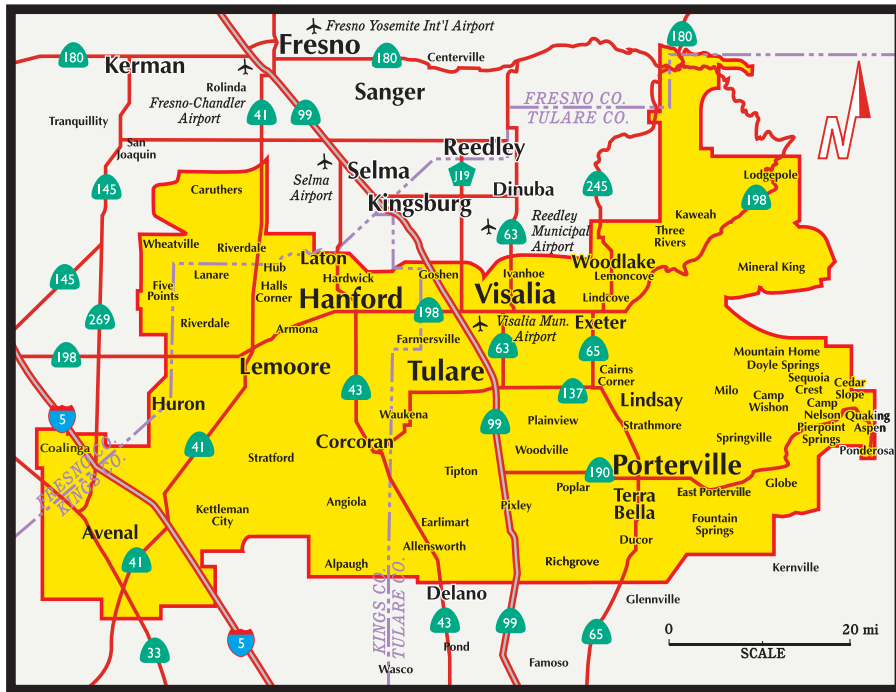

Kings & Tulare Counties

Population*

599,638

Communities

Distribution Area

This Directory is distributed within the coverage area by US Mail and is targeted exclusively to reach some 99,000 owners and residents of single family homes, condominiums, and townhomes.

Boundary areas as shown are approximate (Map not to scale)

Local Search Association Publisher Code 0636
Local Search Association Directory Code 100489

- | | | | |
|------------------|------------------|-------------------|---------------|
| Allensworth | Exeter | Laton | Riverdale |
| Alpaugh | Farmersville | Lemoore | Sequoia Crest |
| Angiola | Five Points | Lindcove | Springville |
| Armona | Fountain Springs | Lindsay | Stratford |
| Avenal | Globe | Milo | Strathmore |
| Cairns Corner | Goshen | Mineral King | Terra Bella |
| Camp Wishon | Halls Corner | Mountain Home | Three Rivers |
| Caruthers | Hanford | Pierpoint Springs | Tipton |
| Cedar Slope | Hardwick | Pixley | Tulare |
| Coalinga | Hub | Plainview | Visalia |
| Corcoran | Huron | Ponderosa | Waukena |
| Doyle Springs | Ivanhoe | Poplar | Wheatville |
| Ducor | Kaweah | Porterville | Woodlake |
| Earlimart | Kettleman City | Quaking Aspen | Woodville |
| East Porterville | Lanare | | |

Zip Codes

- | | | | |
|-------|-------|-------|-------|
| 93201 | 93230 | 93257 | 93286 |
| 93202 | 93234 | 93265 | 93291 |
| 93204 | 93235 | 93266 | 93292 |
| 93210 | 93239 | 93267 | 93609 |
| 93212 | 93242 | 93270 | 93624 |
| 93218 | 93244 | 93271 | 93656 |
| 93219 | 93245 | 93272 | |
| 93221 | 93247 | 93274 | |
| 93223 | 93256 | 93277 | |