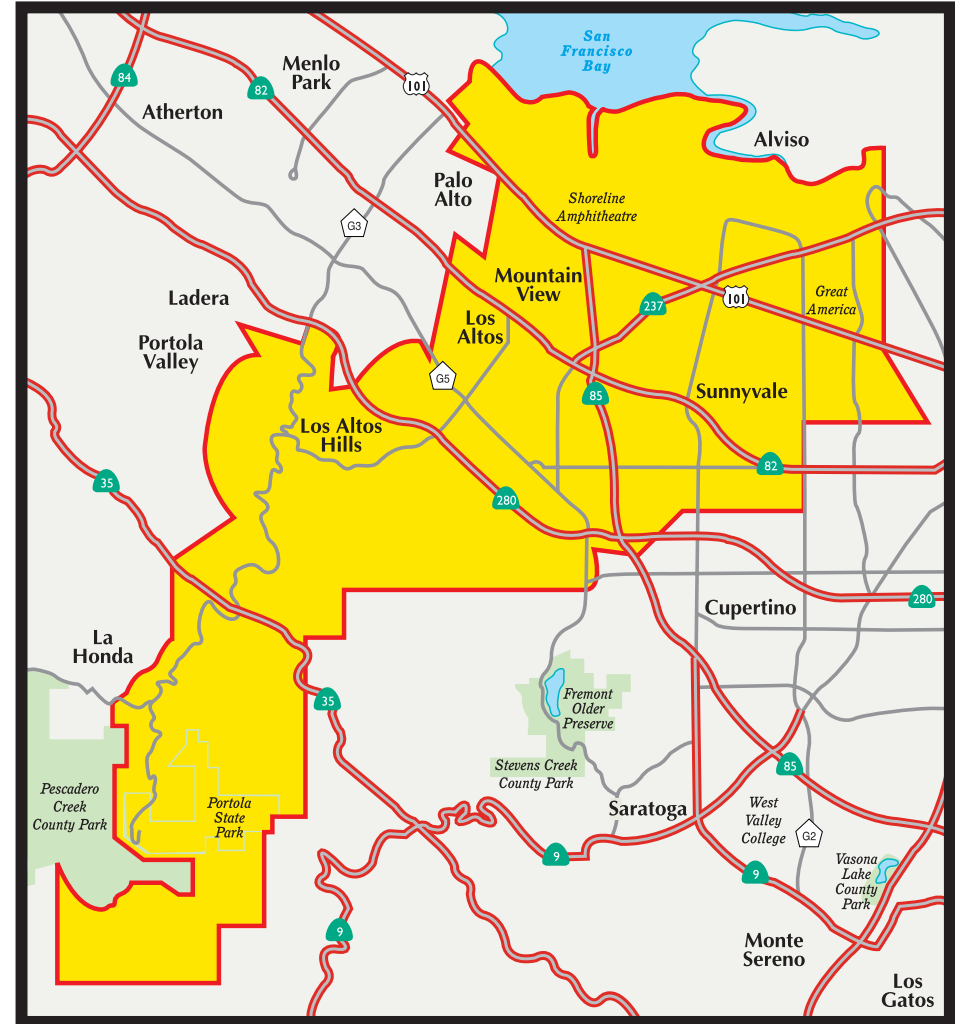

Los Altos, Los Altos Hills, Mountain View, & Sunnyvale

Communities

Los Altos
Los Altos Hills
Mountain View
Sunnyvale

Zip Codes

94022
94024
94040
94041
94043
94085
94086
94087
94089

Distribution Area

This Directory is distributed within the coverage area by US Mail and is targeted exclusively to reach some 49,000 owners and residents of single family homes, condominiums, and townhomes.

 Boundary areas as shown are approximate (Map not to scale)

Local Search Association Publisher Code 0636
Local Search Association Directory Code 100127