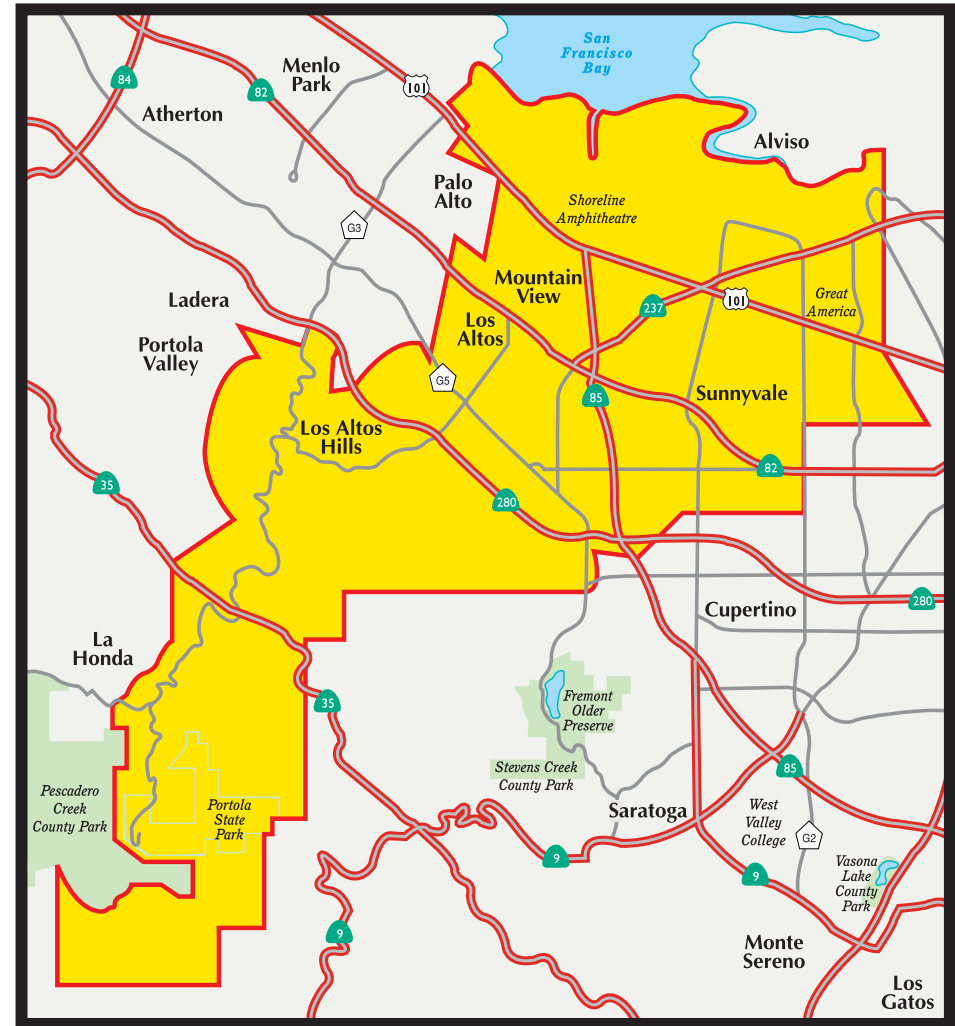

Los Altos, Los Altos Hills, Mountain View, & Sunnyvale

Population*

280,119

Distribution Area

This Directory is distributed within the coverage area by US Mail and is targeted exclusively to reach some 49,000 owners and residents of single family homes, condominiums, and townhomes.

Communities

Los Altos
Los Altos Hills
Mountain View
Sunnyvale

Zip Codes

94022
94024
94040
94041
94043
94085
94086
94087
94089

Boundary areas as shown are approximate (Map not to scale)

Local Search Association Publisher Code 0636
Local Search Association Directory Code 100127