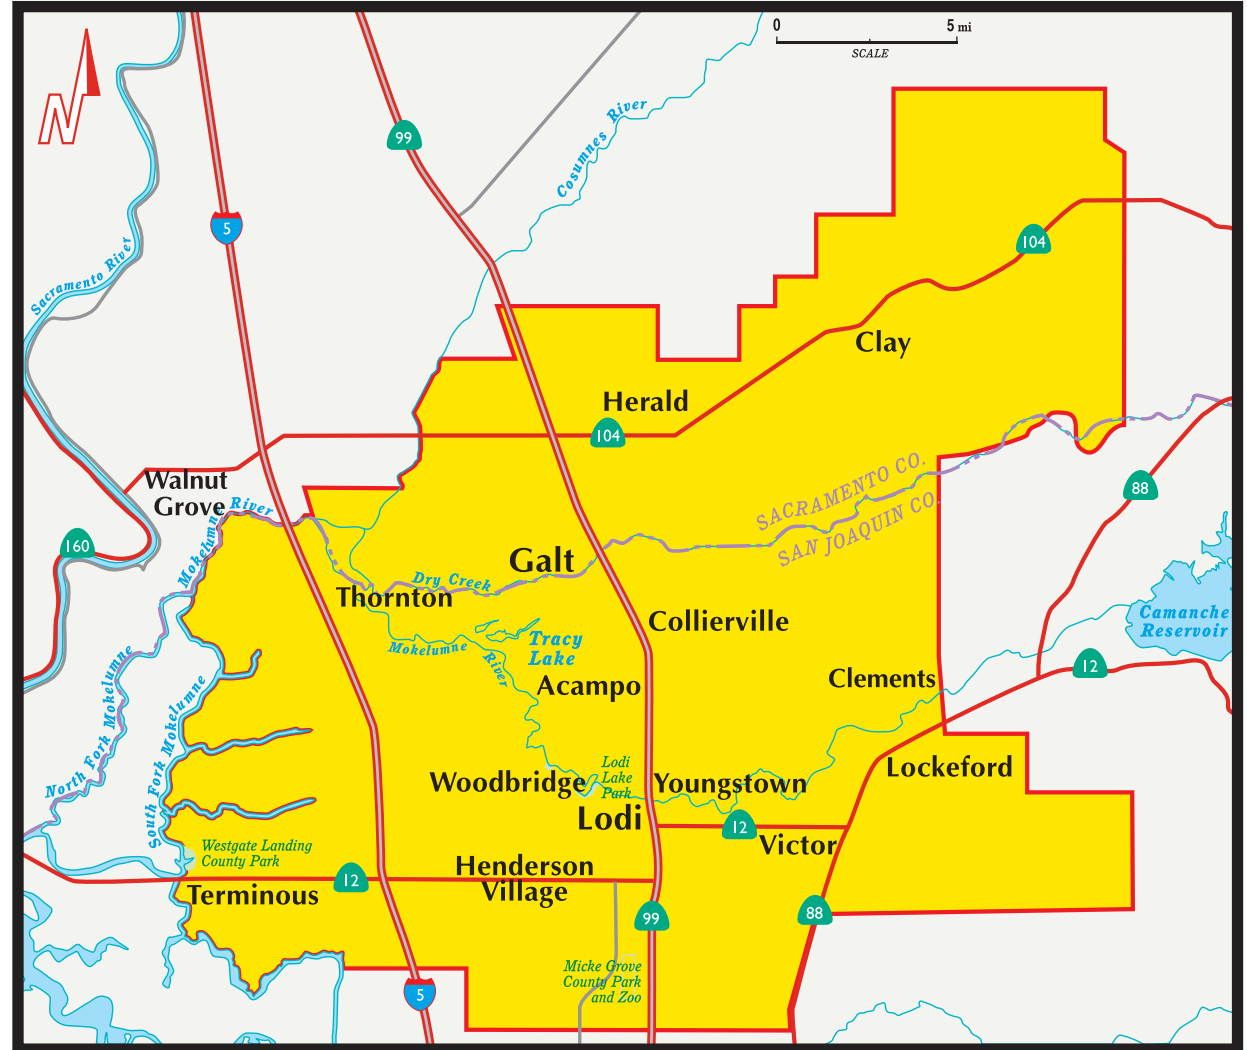

Lodi & Galt

Population*

130,793

Communities

Acampo	Lodi
Clay	Terminus
Clements	Thornton
Collierville	Victor
Galt	Walnut Grove
Henderson Village	Woodbridge
Herald	Youngstown
Lockeford	

Zip Codes

95220	95632
95227	95638
95237	95686
95240	95690
95242	
95258	

Distribution Area

This Directory is distributed within the coverage area by US Mail and is targeted exclusively to reach some 28,000 owners and residents of single family homes, condominiums, and townhomes.

Boundary areas as shown are approximate (Map not to scale)

Local Search Association Publisher Code 0636
Local Search Association Directory Code 101890

*Data obtained from ©Claritas Inc., 2018
DST00038-12437-26JUN20-LODI21