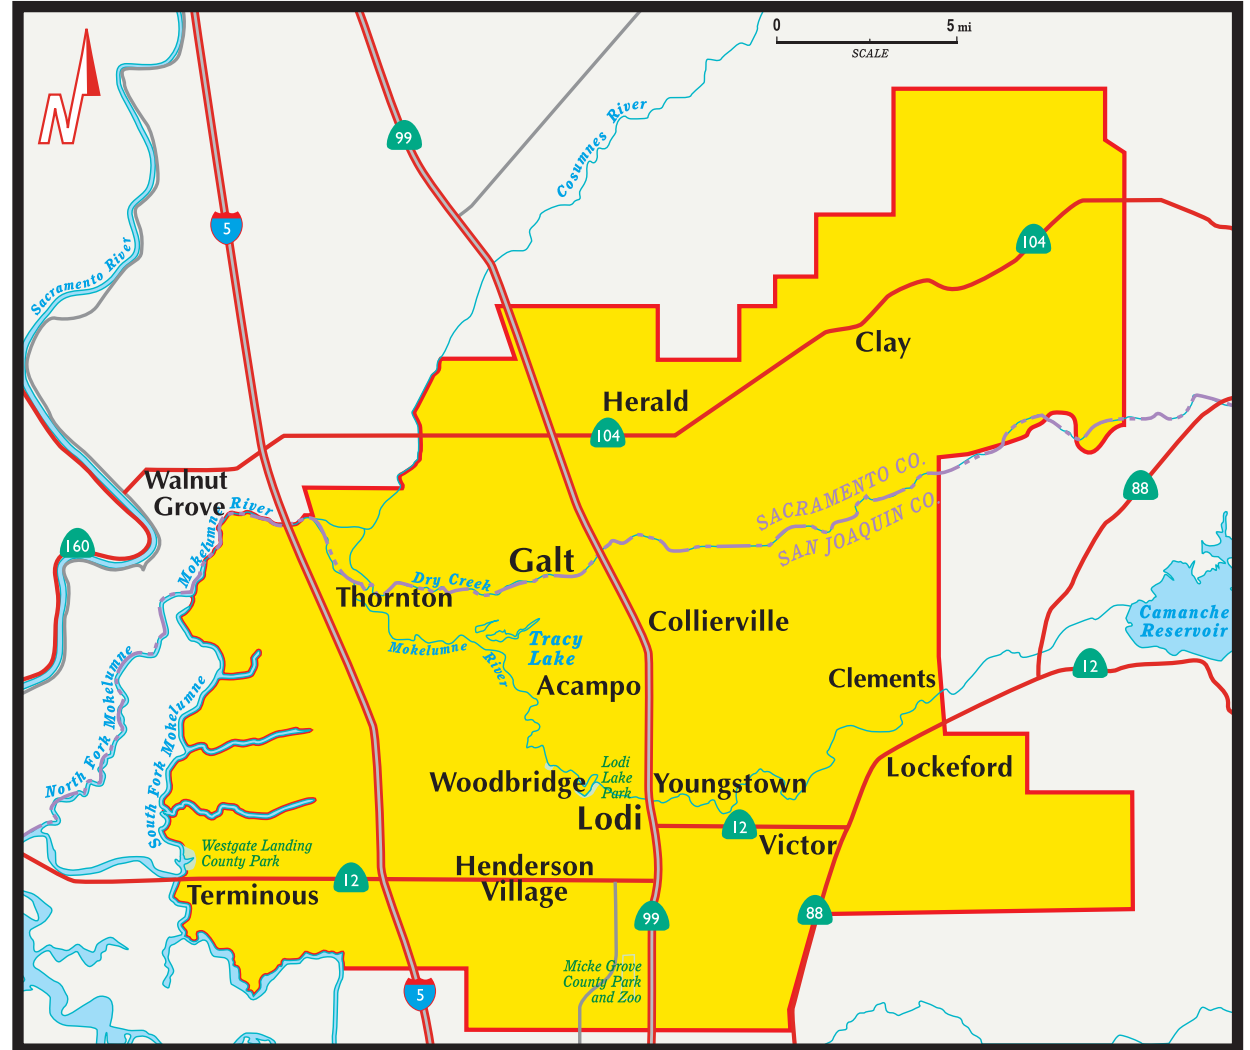

Lodi & Galt

Communities

Acampo	Lodi
Clay	Terminus
Clements	Thornton
Collierville	Victor
Galt	Walnut Grove
Henderson Village	Woodbridge
Herald	Youngstown
Lockeford	

Zip Codes

95220	95632
95227	95638
95237	95686
95240	95690
95242	
95258	

Distribution Area

This Directory is distributed within the coverage area by US Mail and is targeted exclusively to reach some 28,000 owners and residents of single family homes, condominiums, and townhomes.

Boundary areas as shown are approximate (Map not to scale)

Local Search Association Publisher Code 0636
Local Search Association Directory Code 101890

*Data obtained from ©Claritas Inc., 2018
DST00038-12692-19MAY21-LODI21