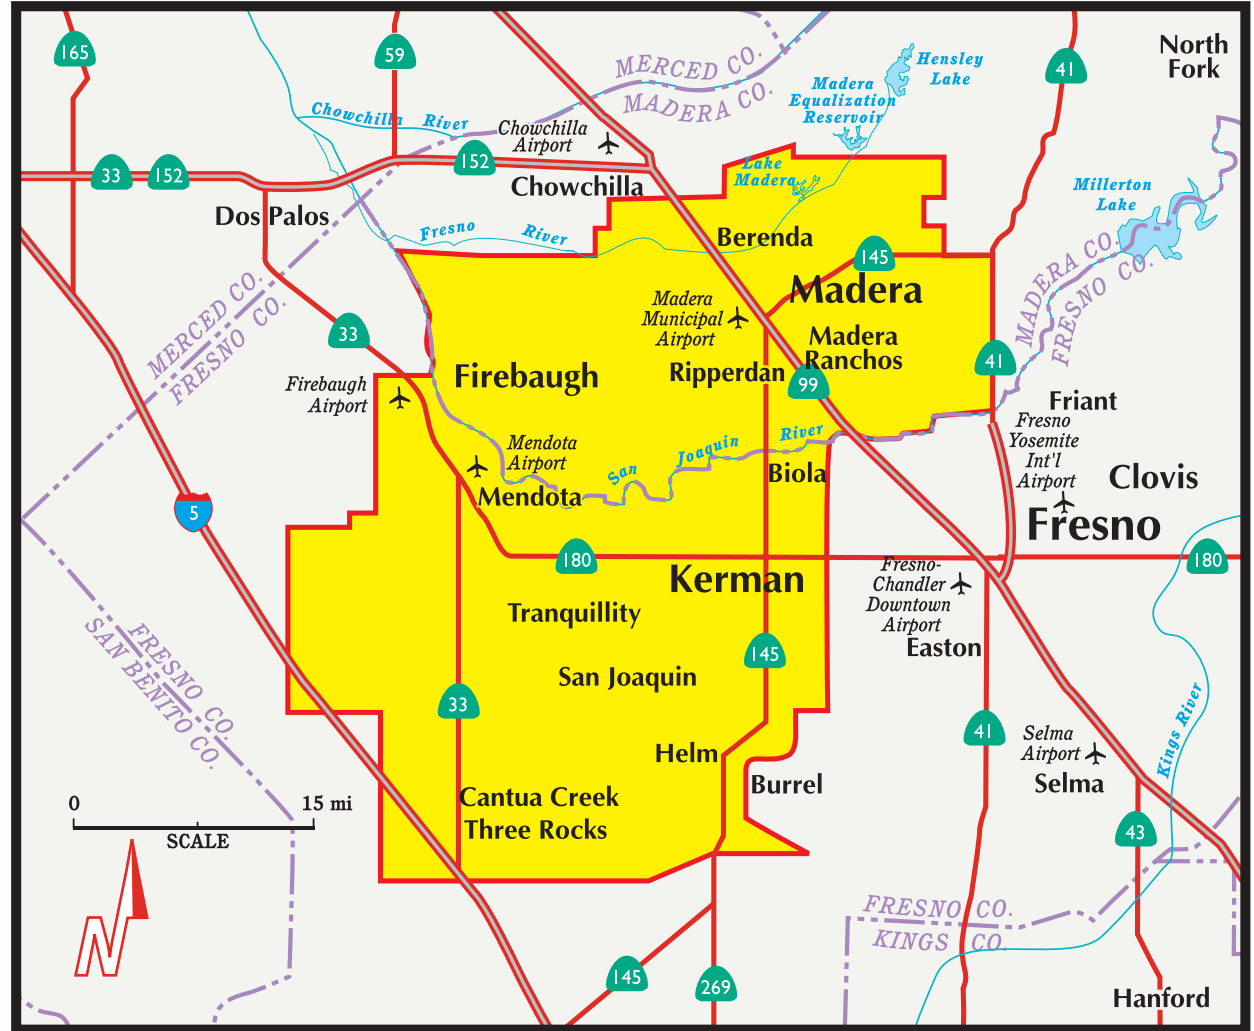

Madera, Kerman, & Firebaugh

Communities

Berenda	Madera Ranchos
Biola	Mendota
Cantua Creek	Ripperdan
Firebaugh	Rolling Hills
Helm	San Joaquin
Kerman	Three Rocks
Madera	Tranquillity

Zip Codes

93606	93637
93608	93638
93622	93639
93627	93640
93630	93660
93636	93668

Distribution Area

This Directory is distributed within the coverage area by US Mail and is targeted exclusively to reach some 24,000 owners and residents of single family homes, condominiums, and townhomes.

 Boundary areas as shown are approximate (Map not to scale)

Local Search Association Publisher Code 0636
Local Search Association Directory Code 100411