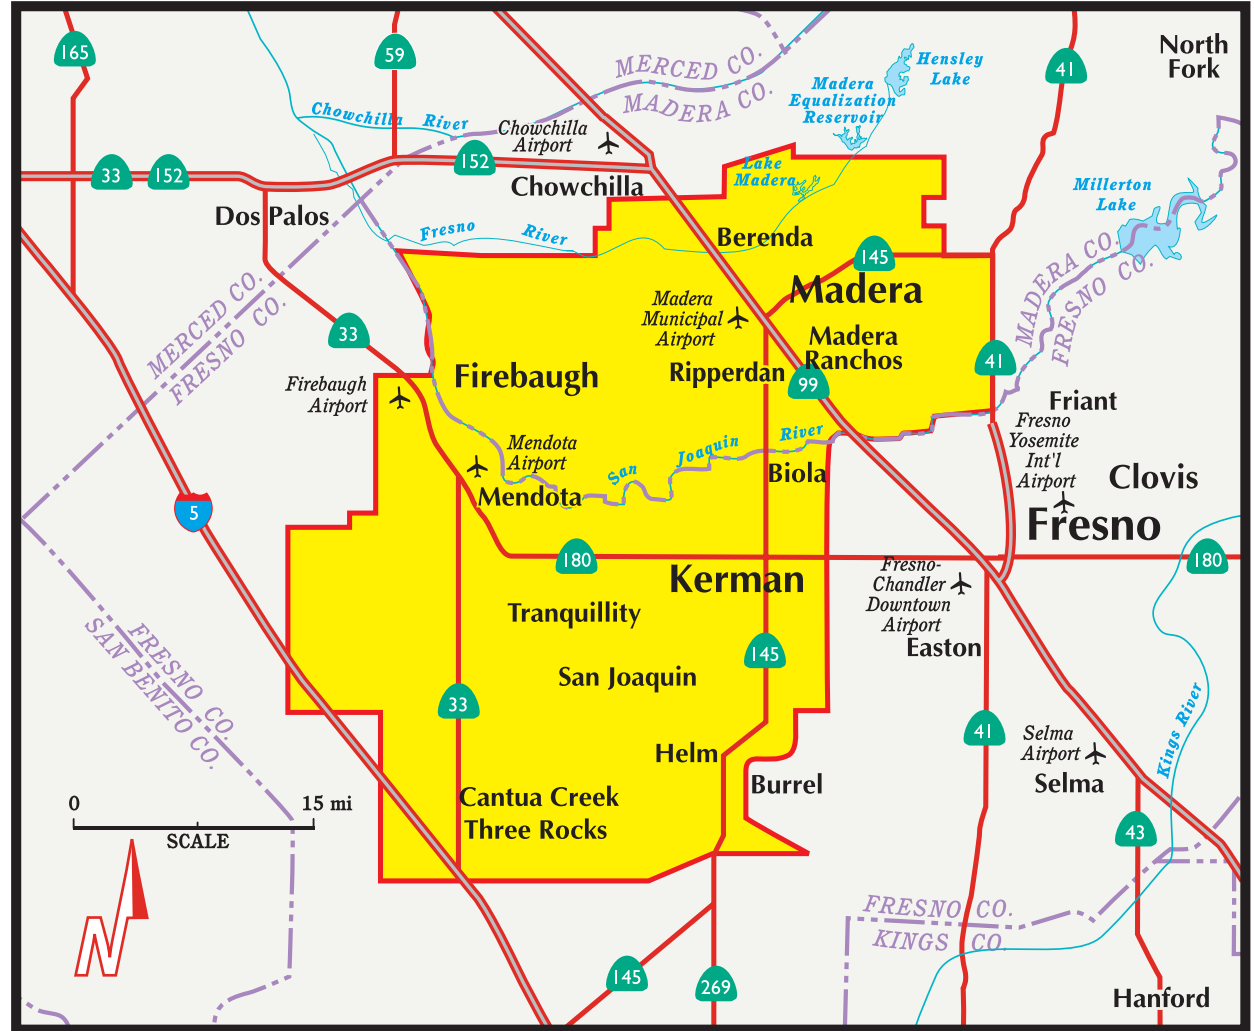

Madera, Kerman, & Firebaugh

Population*

156,284

Communities

Berenda	Madera Ranchos
Biola	Mendota
Cantua Creek	Ripperdan
Firebaugh	Rolling Hills
Helm	San Joaquin
Kerman	Three Rocks
Madera	Tranquillity

Zip Codes

93606	93637
93608	93638
93622	93639
93627	93640
93630	93660
93636	93668

Distribution Area

This Directory is distributed within the coverage area by US Mail and is targeted exclusively to reach some 24,000 owners and residents of single family homes, condominiums, and townhomes.