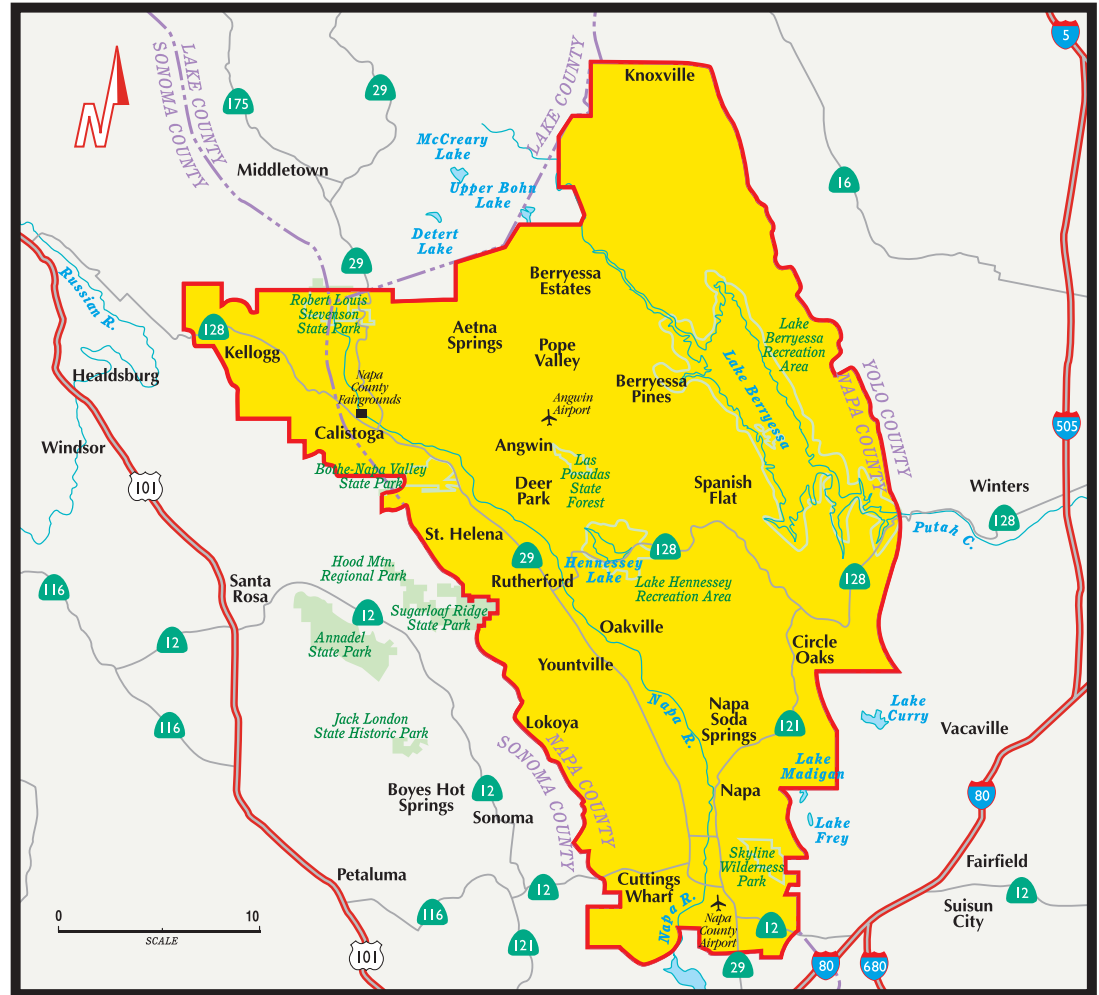

Napa Valley

Communities

Aetna Springs	Lokoya
Angwin	Napa
Berryessa Estates	Napa Soda Springs
Berryessa Pines	Oakville
Calistoga	Pope Valley
Circle Oaks	Rutherford
Cuttings Wharf	St. Helena
Deer Park	Spanish Flat
Kellogg	Yountville
Knoxville	

Zip Codes

94508	94567
94515	94573
94558	94574
94559	94576
94562	94599

Distribution Area

This Directory is distributed within the coverage area by US Mail and is targeted exclusively to reach some 27,000 owners and residents of single family homes, condominiums, and townhomes.

Boundary areas as shown are approximate (Map not to scale)

Local Search Association Publisher Code 0636
Local Search Association Directory Code 101837