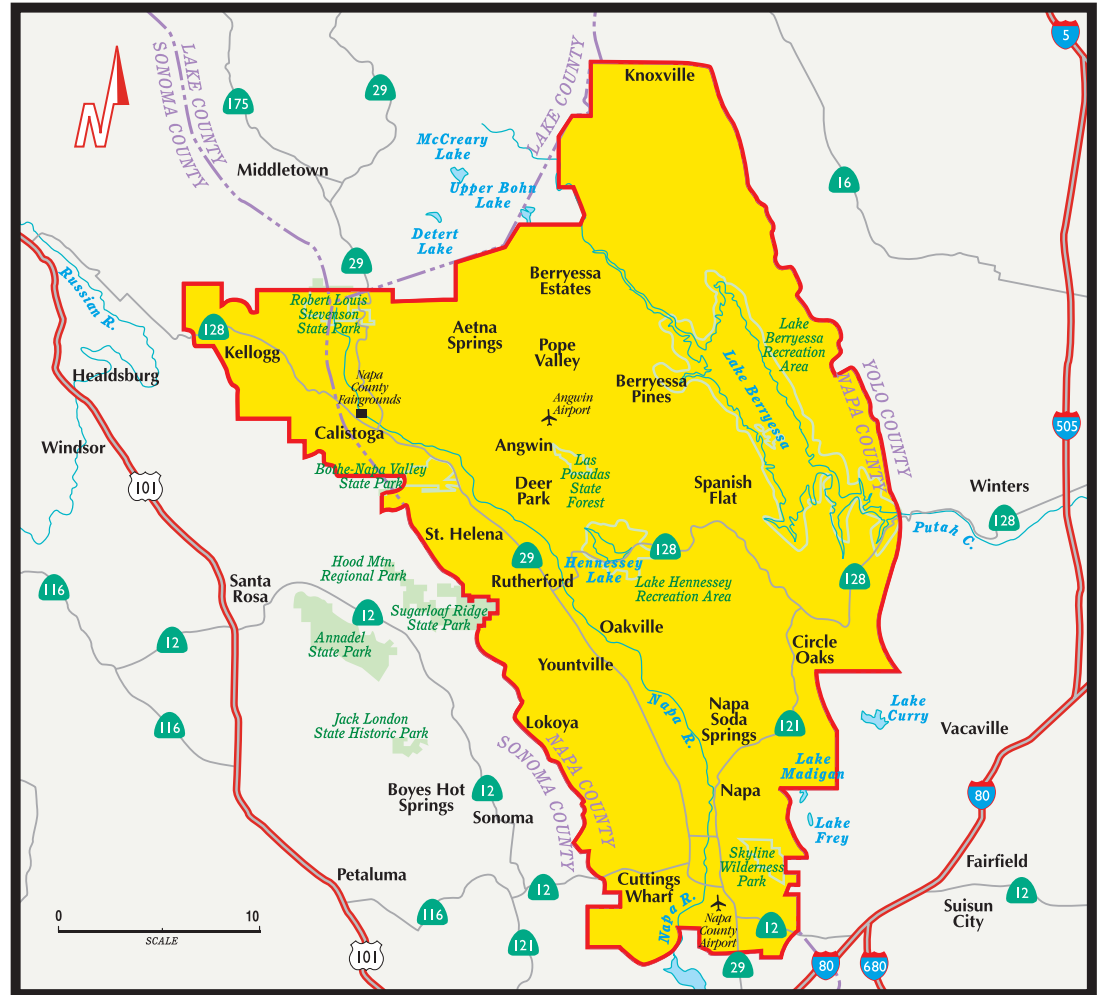

Napa Valley

Population*

120,965

Communities

Aetna Springs	Lokoya
Angwin	Napa
Berryessa Estates	Napa Soda Springs
Berryessa Pines	Oakville
Calistoga	Pope Valley
Circle Oaks	Rutherford
Cuttings Wharf	St. Helena
Deer Park	Spanish Flat
Kellogg	Yountville
Knoxville	

Zip Codes

94508	94567
94515	94573
94558	94574
94559	94576
94562	94599

Distribution Area

This Directory is distributed within the coverage area by US Mail and is targeted exclusively to reach some 27,000 owners and residents of single family homes, condominiums, and townhomes.

 Boundary areas as shown are approximate (Map not to scale)

Local Search Association Publisher Code 0636
Local Search Association Directory Code 101837

*Data obtained from ©Claritas Inc., 2018
DST00037-12411-11JUN20-NAPA21