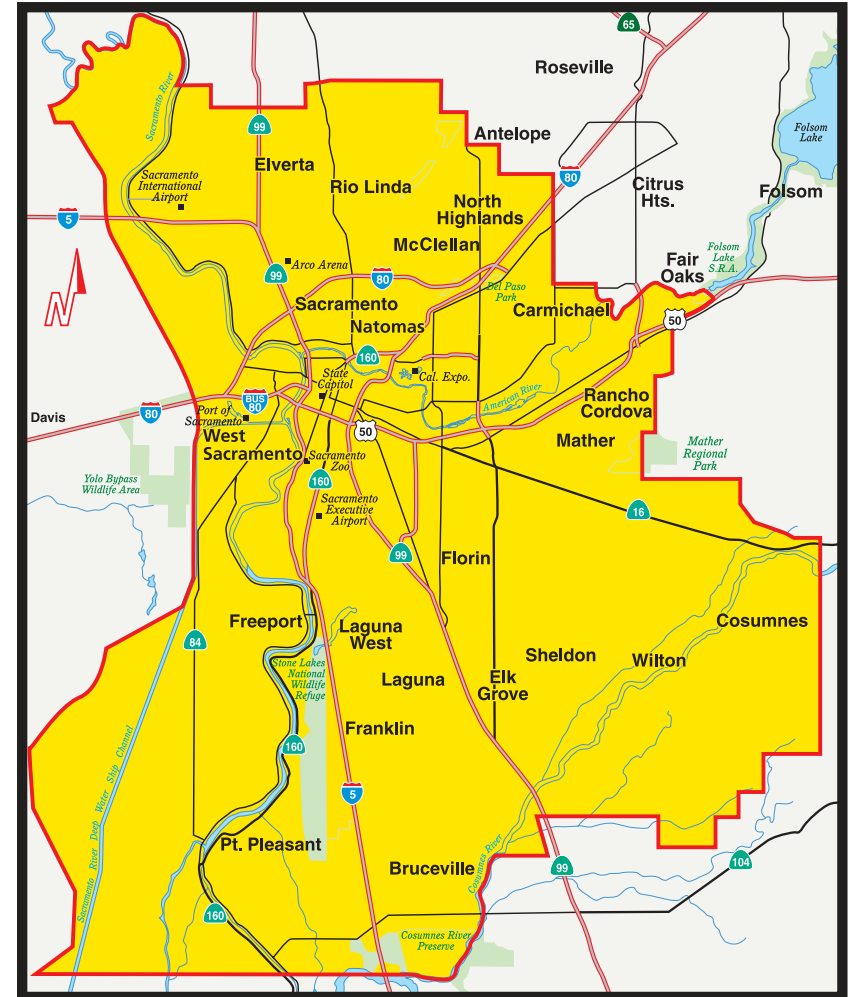

Sacramento

Population*

1,241,532

Communities

Bruceville	Florin	North Highlands
Carmichael	Franklin	Rancho Cordova
Clarksburg	Laguna	Rio Linda
Cosumnes	Laguna West	Sacramento
Courtland	Mather	Sheldon
Elk Grove	McClellan	West Sacramento
Elverta	Natomas	Wilton

Zip Codes

95605	95660	95814	95824	95834
95608	95670	95815	95825	95835
95609	95673	95816	95826	95837
95612	95691	95817	95827	95838
95615	95693	95818	95828	95841
95624	95742	95819	95829	95842
95626	95757	95820	95830	95864
95639	95758	95821	95831	
95652	95759	95822	95832	
95655	95811	95823	95833	

Distribution Area

This Directory is distributed within the coverage area by US Mail and is targeted exclusively to reach some 250,000 owners and residents of single family homes, condominiums, and townhomes.

Boundary areas as shown are approximate (Map not to scale)

Local Search Association Publisher Code 0636
Local Search Association Directory Code 006936