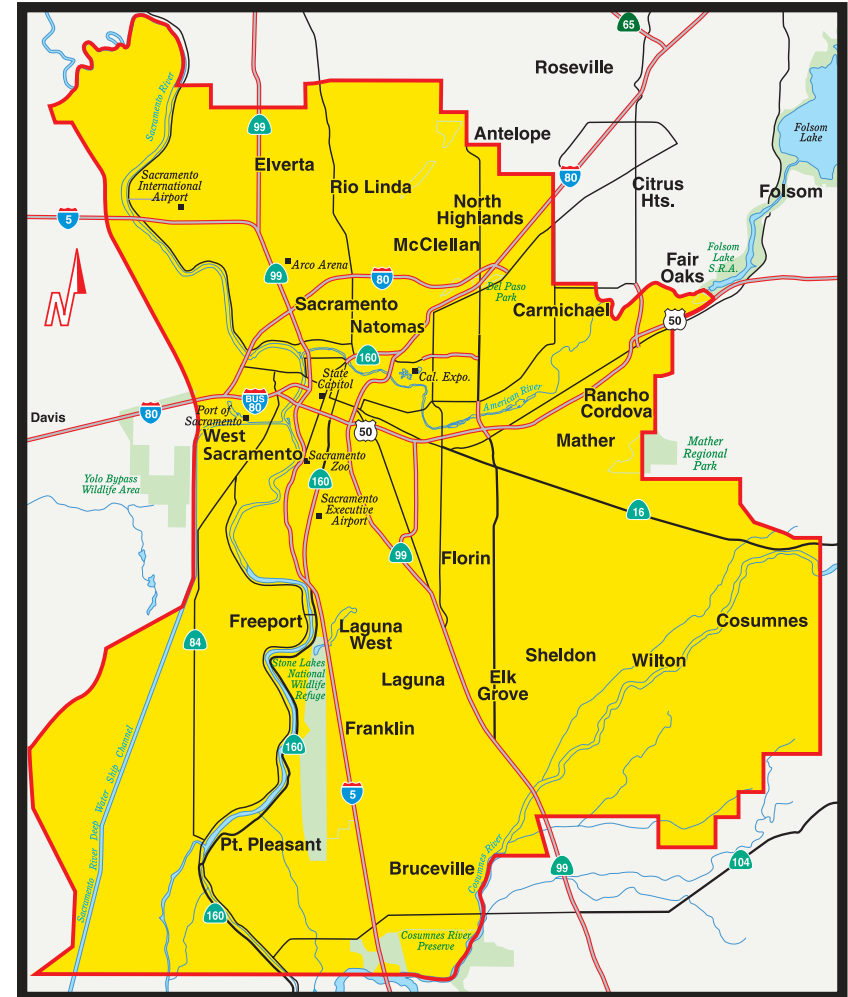

Sacramento

Communities

Bruceville	Florin	North Highlands
Carmichael	Franklin	Rancho Cordova
Clarksburg	Laguna	Rio Linda
Cosumnes	Laguna West	Sacramento
Courtland	Mather	Sheldon
Elk Grove	McClellan	West Sacramento
Elverta	Natomas	Wilton

Zip Codes

95605	95660	95814	95824	95834
95608	95670	95815	95825	95835
95609	95673	95816	95826	95837
95612	95691	95817	95827	95838
95615	95693	95818	95828	95841
95624	95742	95819	95829	95842
95626	95757	95820	95830	95864
95639	95758	95821	95831	
95652	95759	95822	95832	
95655	95811	95823	95833	

Distribution Area

This Directory is distributed within the coverage area by US Mail and is targeted exclusively to reach some 251,600 owners and residents of single family homes, condominiums, and townhomes.

Boundary areas as shown are approximate (Map not to scale)

Local Search Association Publisher Code 0636
Local Search Association Directory Code 006936