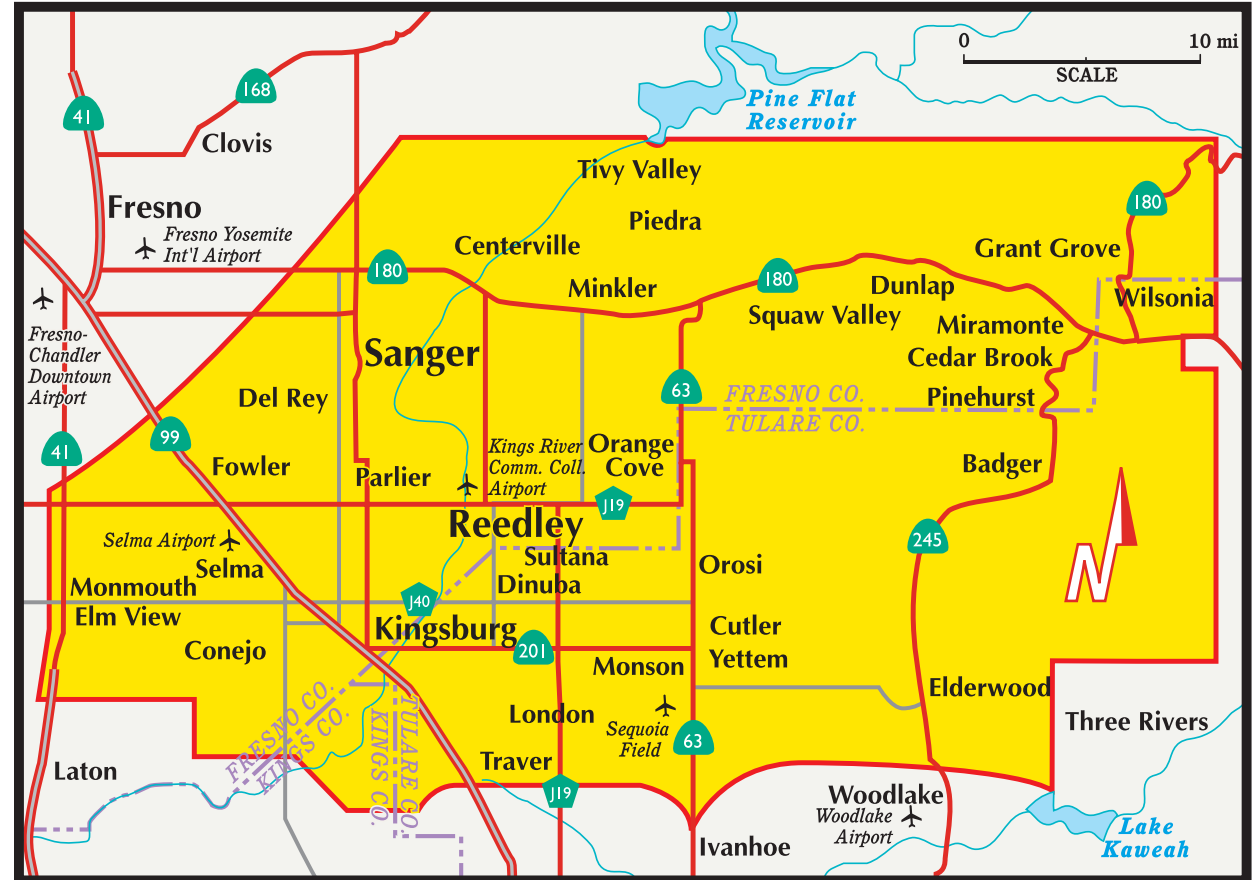

Sanger, Reedley, Selma, Dinuba, & Kingsburg

Population*

214,141

Distribution Area

This Directory is distributed within the coverage area by US Mail and is targeted exclusively to reach some 34,000 owners and residents of single family homes, condominiums, and townhomes.

Communities

Badger	Monmouth
Cedar Brook	Monson
Centerville	Orange Cove
Conejo	Orosi
Cutler	Parlier
Del Rey	Piedra
Dinuba	Pinehurst
Dunlap	Reedley
Elderwood	Sanger
Elm View	Selma
Fowler	Squaw Valley
Grant Grove	Sultana
Hume	Tivy Valley
Kingsburg	Traver
London	Wilsonia
Minkler	Yettam
Miramonte	

Zip Codes

93603	93647
93615	93648
93616	93649
93618	93654
93621	93657
93625	93662
93628	93666
93631	93673
93641	93675
93646	

Boundary areas as shown are approximate (Map not to scale)

Local Search Association Publisher Code 0636
Local Search Association Directory Code 100412