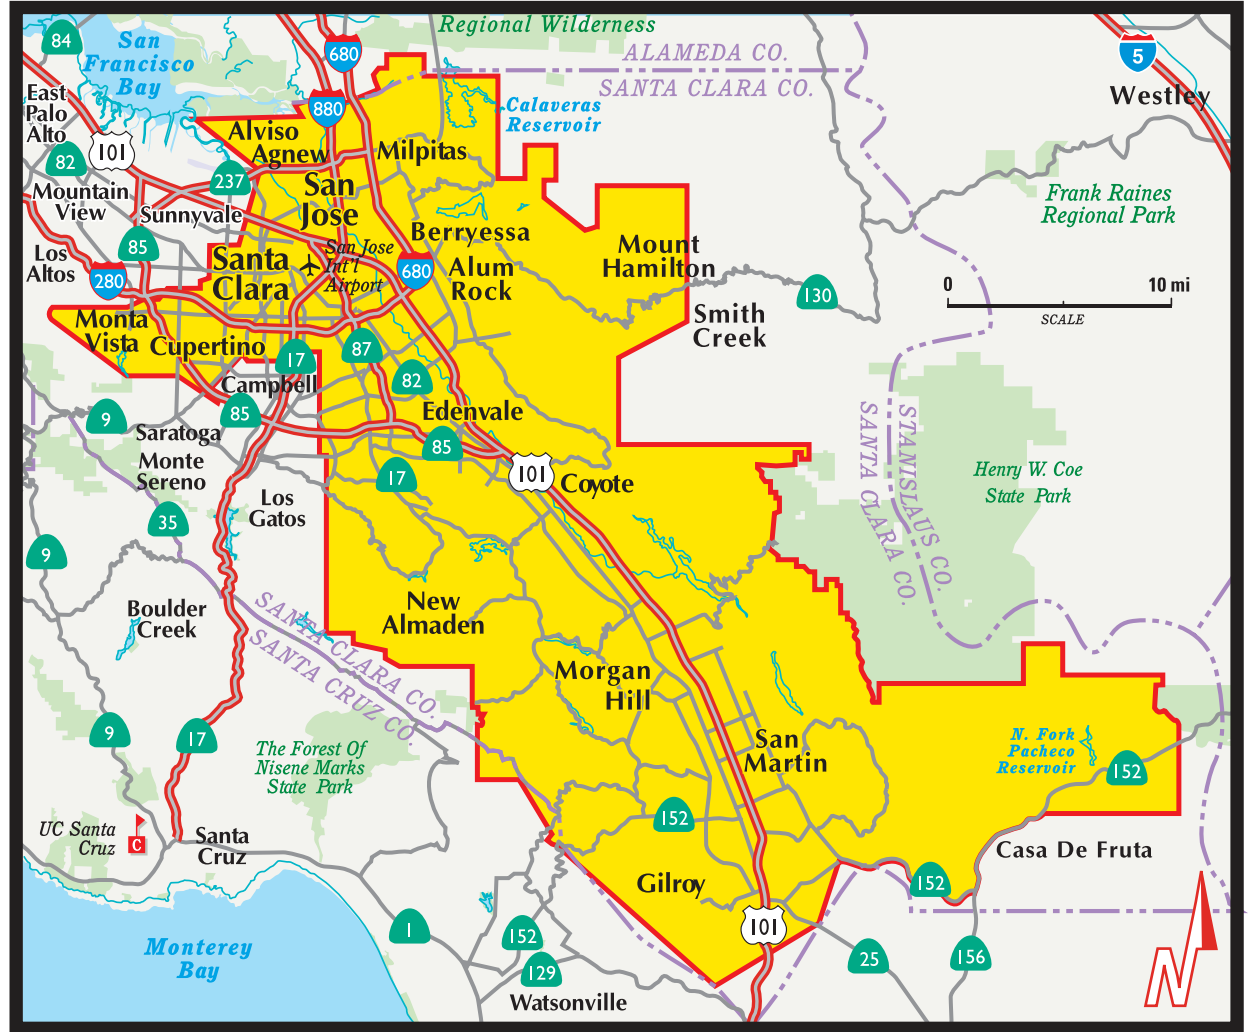

## Communities

- |           |                |
|-----------|----------------|
| Agnew     | Milpitas       |
| Alum Rock | Monta Vista    |
| Alviso    | Morgan Hill    |
| Berryessa | Mount Hamilton |
| Coyote    | New Almaden    |
| Cupertino | San Jose       |
| Edenvale  | San Martin     |
| Gilroy    | Santa Clara    |

## Zip Codes

- |       |       |       |
|-------|-------|-------|
| 95002 | 95113 | 95129 |
| 95013 | 95116 | 95131 |
| 95014 | 95117 | 95132 |
| 95020 | 95118 | 95133 |
| 95035 | 95119 | 95134 |
| 95037 | 95120 | 95135 |
| 95046 | 95121 | 95136 |
| 95050 | 95122 | 95138 |
| 95051 | 95123 | 95139 |
| 95054 | 95125 | 95140 |
| 95110 | 95126 | 95141 |
| 95111 | 95127 | 95148 |
| 95112 | 95128 |       |

## Distribution Area

This Directory is distributed within the coverage area by US Mail and is targeted exclusively to reach some 235,000 owners and residents of single family homes, condominiums, and townhomes.

Boundary areas as shown are approximate (Map not to scale)

Local Search Association Publisher Code 0636  
Local Search Association Directory Code 007023

\*Data obtained from \*Claritas Inc., 2018  
DST00001-12611-18FEB21-SANJ21