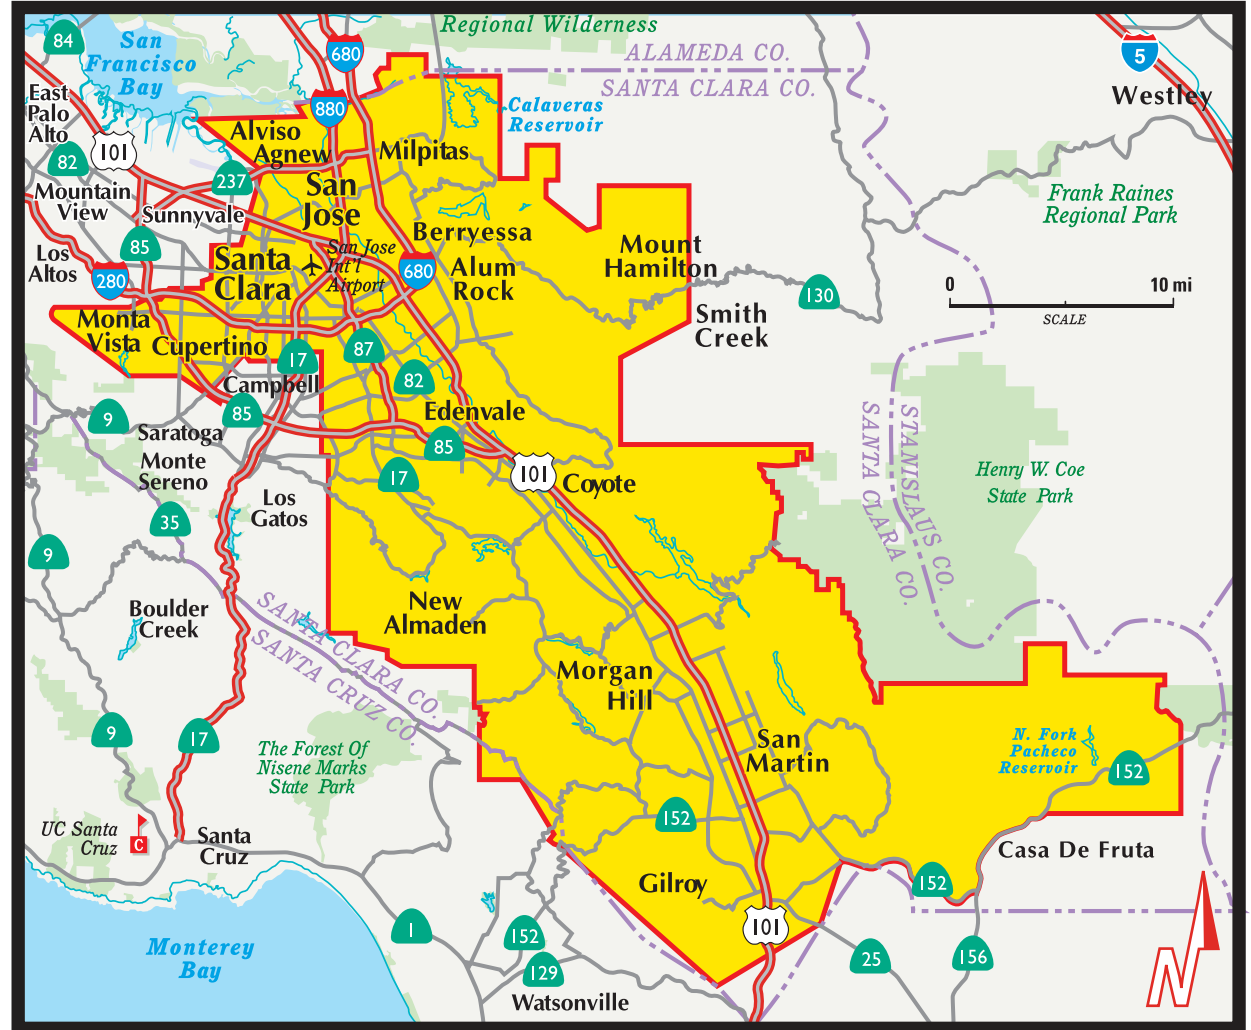

San Jose & Santa Clara

Communities

Agnew	Milpitas
Alum Rock	Monta Vista
Alviso	Morgan Hill
Berryessa	Mount Hamilton
Coyote	New Almaden
Cupertino	San Jose
Edenvale	San Martin
Gilroy	Santa Clara

Zip Codes

95002	95113	95129
95013	95116	95131
95014	95117	95132
95020	95118	95133
95035	95119	95134
95037	95120	95135
95046	95121	95136
95050	95122	95138
95051	95123	95139
95054	95125	95140
95110	95126	95141
95111	95127	95148
95112	95128	

Distribution Area

This Directory is distributed within the coverage area by US Mail and is targeted exclusively to reach some 235,100 owners and residents of single-family homes, condominiums, and townhomes.

Boundary areas as shown are approximate (Map not to scale)

Local Search Association Publisher Code 0636
Local Search Association Directory Code 007023