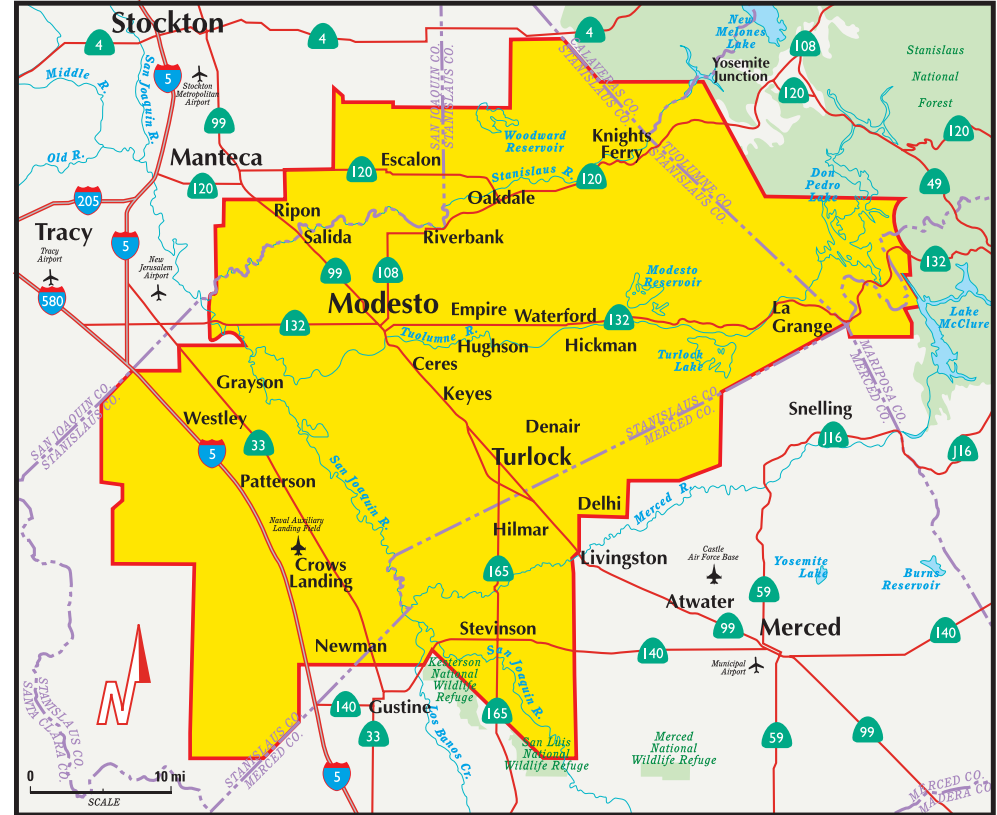

Stanislaus County

Population*

608,764

Communities

Ceres	La Grange
Crows Landing	Modesto
Delhi	Newman
Denair	Oakdale
Empire	Patterson
Escalon	Ripon
Grayson	Riverbank
Hickman	Salida
Hilmar	Stevinson
Hughson	Turlock
Keys	Waterford
Knights Ferry	Westley

Zip Codes

95307	95326	95357	95374
95313	95328	95358	95380
95315	95329	95360	95382
95316	95350	95361	95386
95319	95351	95363	95387
95320	95354	95366	
95323	95355	95367	
95324	95356	95368	

Distribution Area

This Directory is distributed within the coverage area by US Mail and is targeted exclusively to reach some 120,000 owners and residents of single family homes, condominiums, and townhomes.

Boundary areas as shown are approximate (Map not to scale)