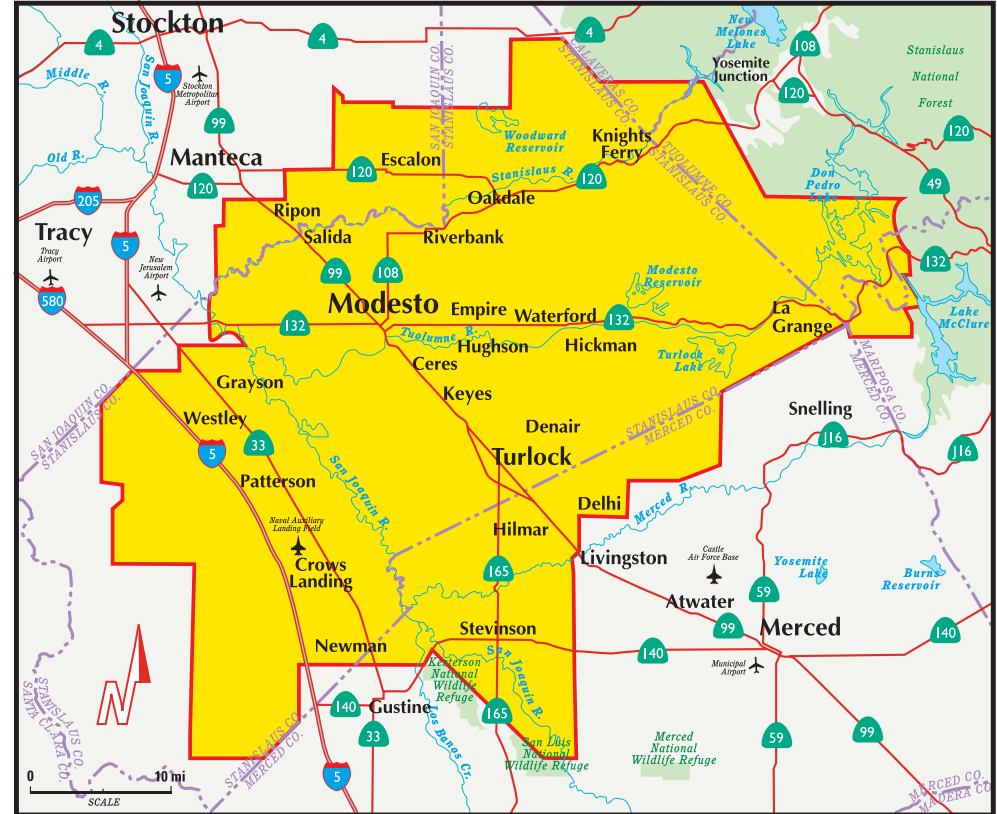

Stanislaus County

Communities

Ceres	La Grange
Crows Landing	Modesto
Delhi	Newman
Denair	Oakdale
Empire	Patterson
Escalon	Ripon
Grayson	Riverbank
Hickman	Salida
Hilmar	Stevinson
Hughson	Turlock
Keyes	Waterford
Knights Ferry	Westley

Zip Codes

95307	95326	95357	95374
95313	95328	95358	95380
95315	95329	95360	95382
95316	95350	95361	95386
95319	95351	95363	95387
95320	95354	95366	
95323	95355	95367	
95324	95356	95368	

Distribution Area

This Directory is distributed within the coverage area by US Mail and is targeted exclusively to reach some 120,000 owners and residents of single family homes, condominiums, and townhomes.

Boundary areas as shown are approximate (Map not to scale)