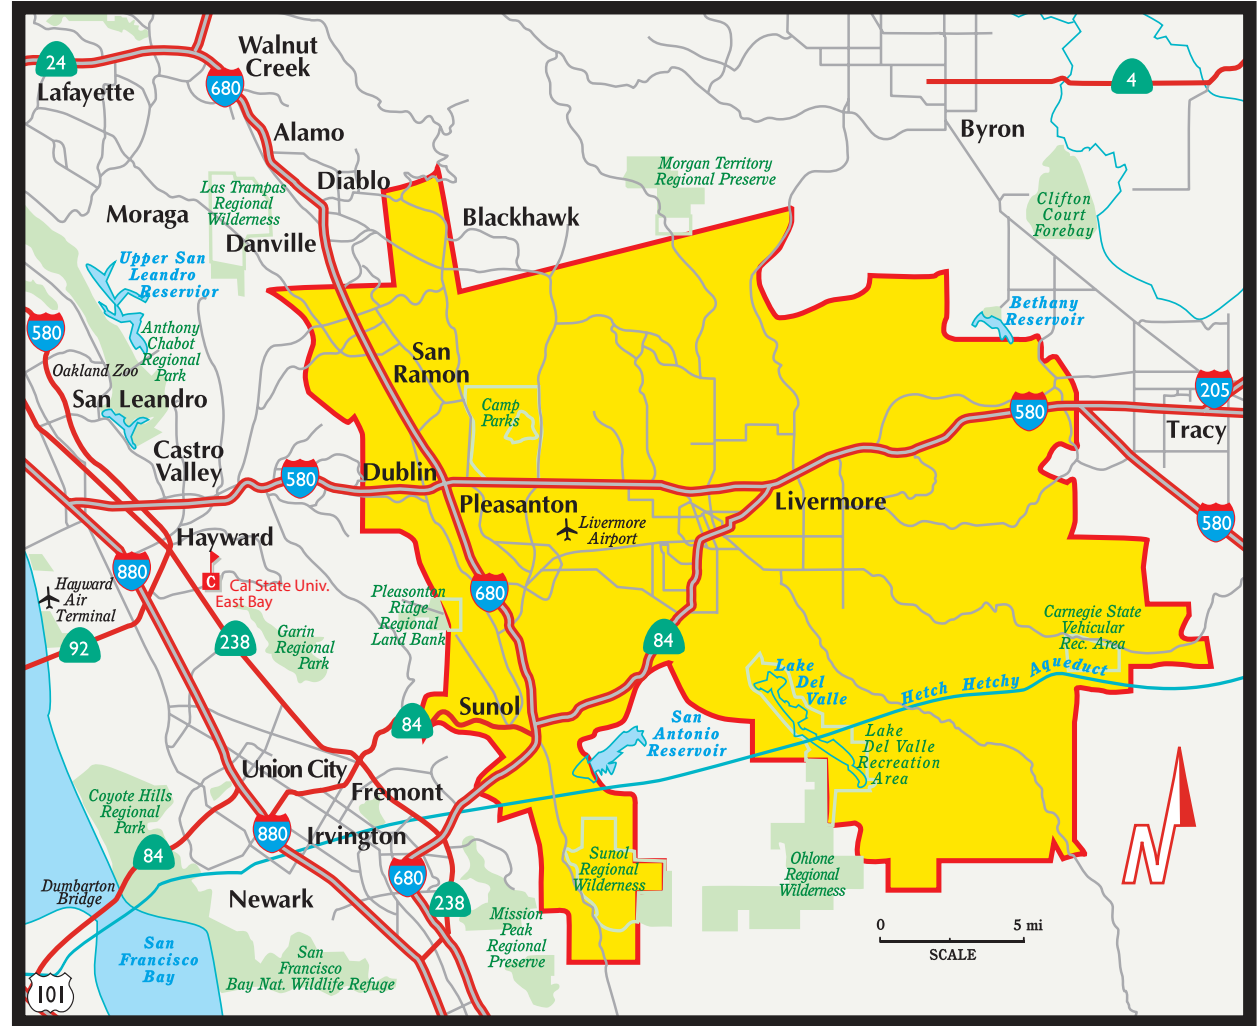

Tri-Valley

Communities

Dublin
Livermore
Pleasanton
San Ramon
Sunol

Zip Codes

94550
94551
94566
94568
94582
94583
94586
94588

Distribution Area

This Directory is distributed within the coverage area by US Mail and is targeted exclusively to reach some 75,000 owners and residents of single family homes, condominiums, and townhomes.

 Boundary areas as shown are approximate (Map not to scale)

Local Search Association Publisher Code 0636
Local Search Association Directory Code 007431

*Data obtained from *Claritas Inc., 2018
DST00007-12715-19MAY21-TRIV21