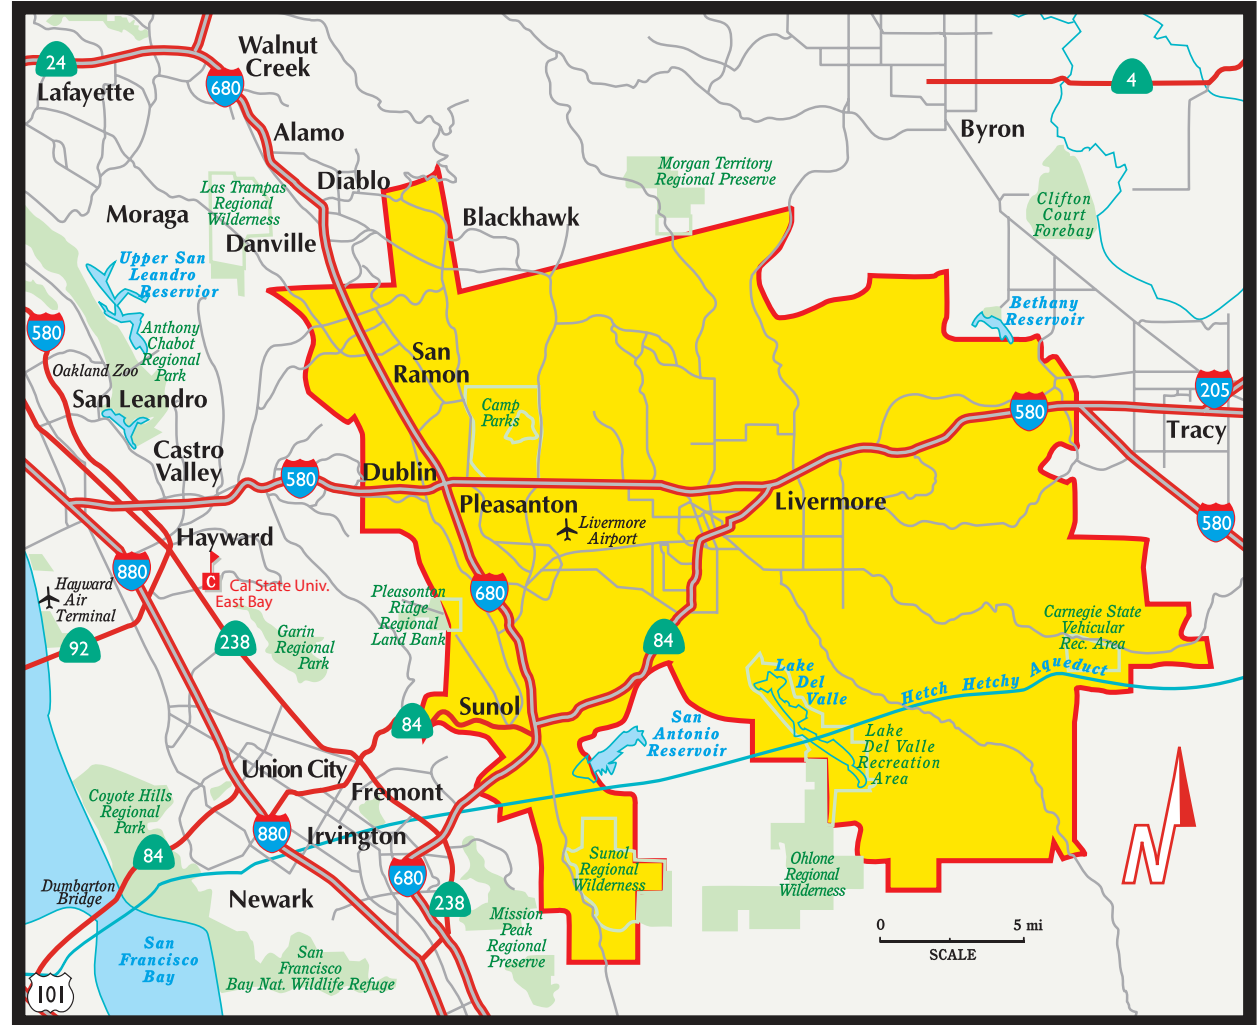

## Population\*

316,204

## Communities

Dublin  
Livermore  
Pleasanton  
San Ramon  
Sunol

## Zip Codes

94550  
94551  
94566  
94568  
94582  
94583  
94586  
94588

## Distribution Area

This Directory is distributed within the coverage area by US Mail and is targeted exclusively to reach some 75,000 owners and residents of single family homes, condominiums, and townhomes.