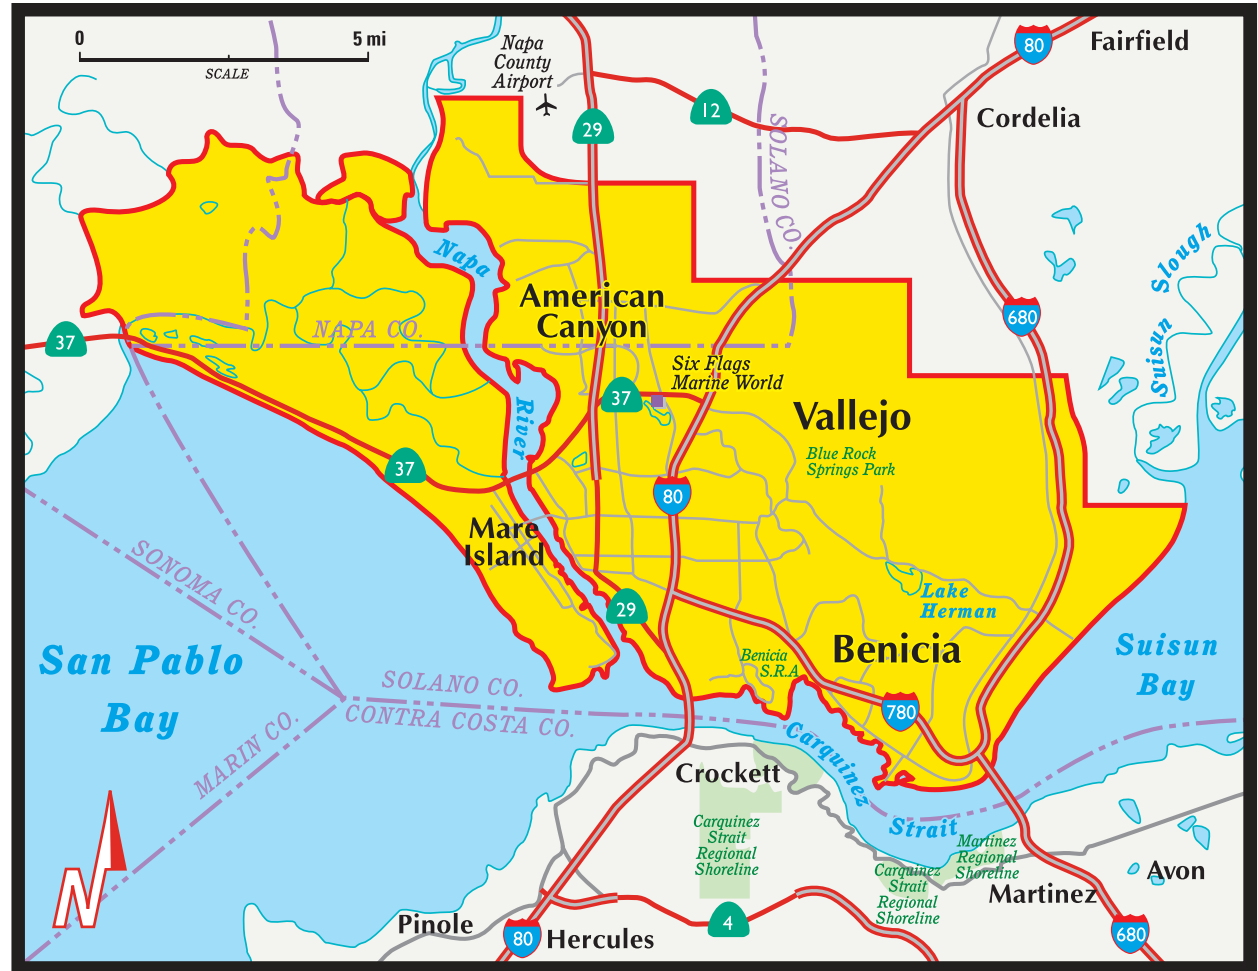

# Vallejo, Benicia, American Canyon, & Mare Island

## Communities

American Canyon  
Benicia  
Mare Island  
Vallejo

## Zip Codes

94503  
94510  
94589  
94590  
94591  
94592

## Distribution Area

This Directory is distributed within the coverage area by US Mail and is targeted exclusively to reach some 39,000 owners and residents of single family homes, condominiums, and townhomes.