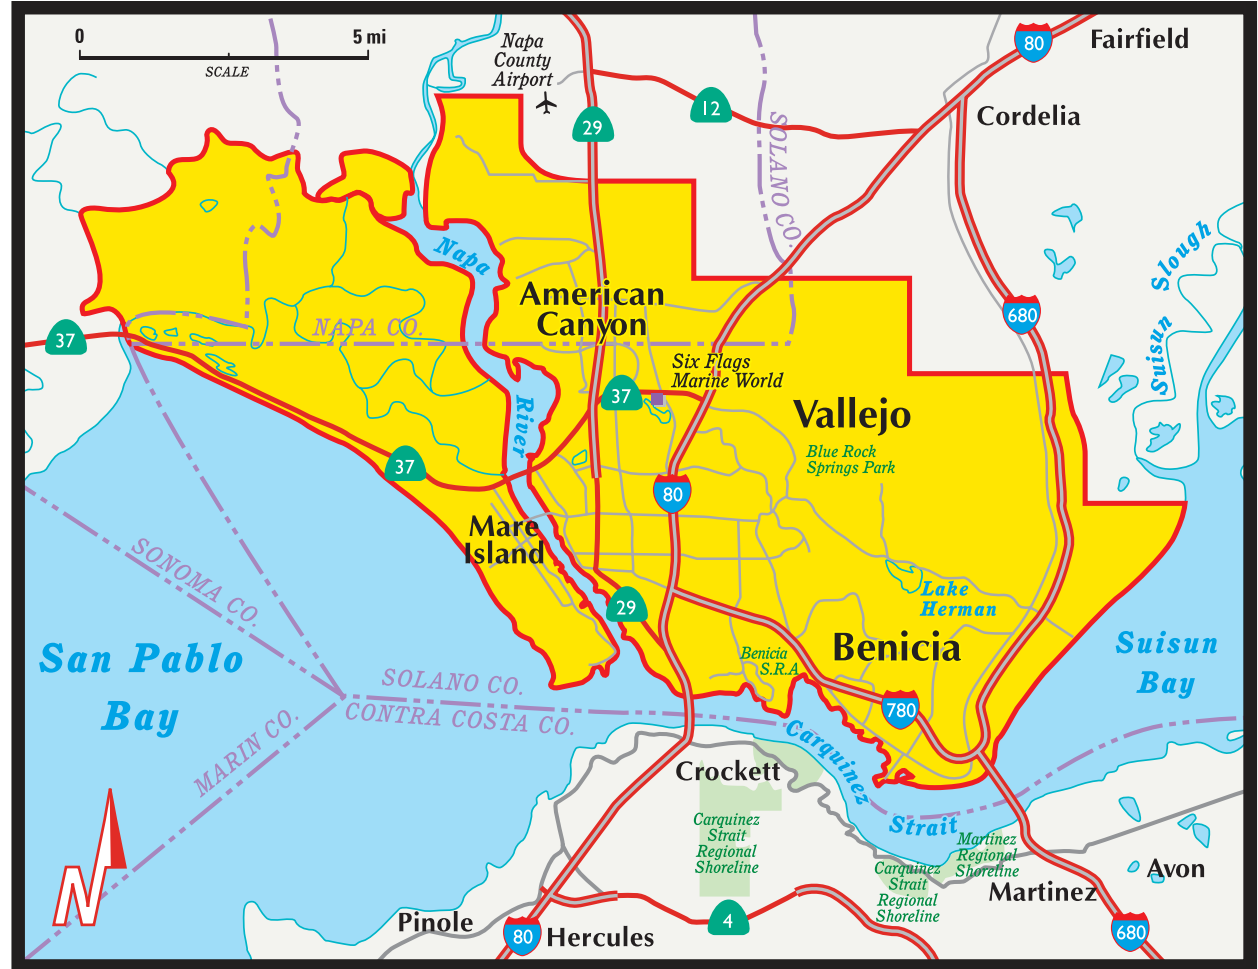

Vallejo, Benicia, American Canyon, & Mare Island

Population*

174,997

Communities

American Canyon
Benicia
Mare Island
Vallejo

Zip Codes

94503
94510
94589
94590
94591
94592

Distribution Area

This Directory is distributed within the coverage area by US Mail and is targeted exclusively to reach some 39,000 owners and residents of single family homes, condominiums, and townhomes.

 Boundary areas as shown are approximate (Map not to scale)