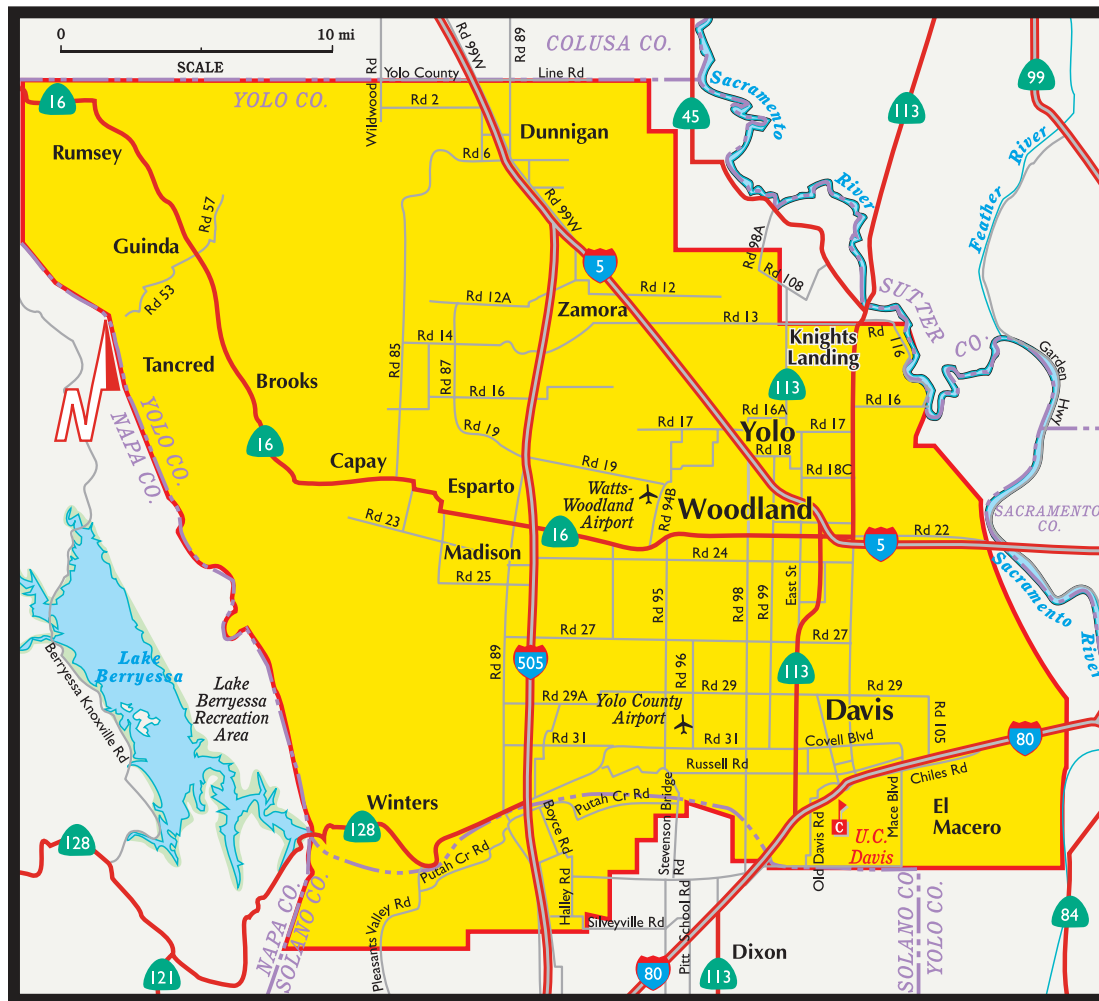

## Communities

Brooks	Madison
Capay	Winters
Davis	Woodland
Dunnigan	Yolo
El Macero	Zamora
Esparto	
Guinda	

## Zip Codes

95606	95618	95679	95698
95607	95627	95694	95776
95616	95637	95695	95937
95617	95653	95697	

## Distribution Area

This Directory is distributed within the coverage area by US Mail and is targeted exclusively to reach some 28,000 owners and residents of single family homes, condominiums, and townhomes.