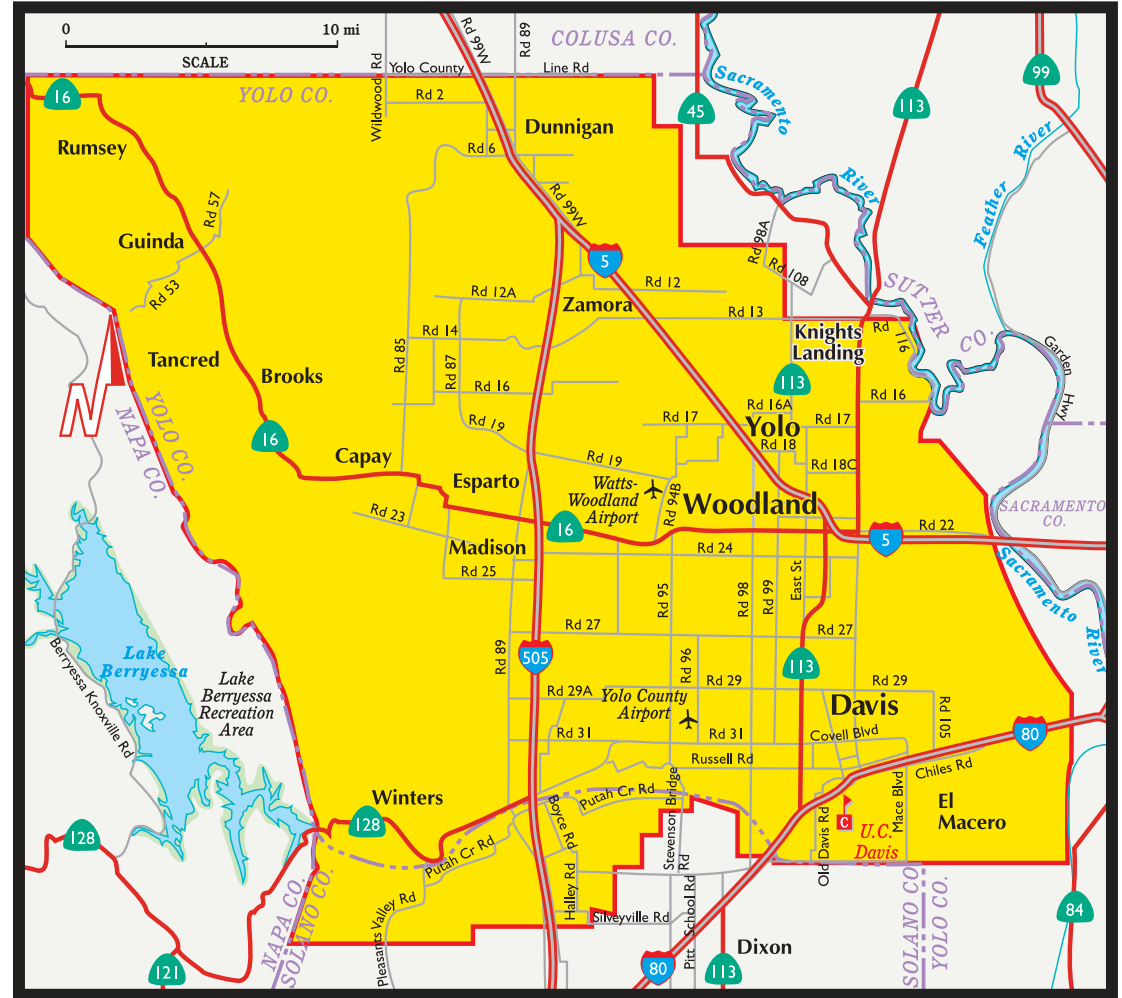

Yolo County

Communities

Brooks	Madison
Capay	Winters
Davis	Woodland
Dunnigan	Yolo
El Macero	Zamora
Esparto	
Guinda	

Zip Codes

95606	95618	95679	95698
95607	95627	95694	95776
95616	95637	95695	95937
95617	95653	95697	

Distribution Area

This Directory is distributed within the coverage area by US Mail and is targeted exclusively to reach some 28,100 owners and residents of single family homes, condominiums, and townhomes.

Boundary areas as shown are approximate (Map not to scale)

Local Search Association Publisher Code 0636
Local Search Association Directory Code 101838